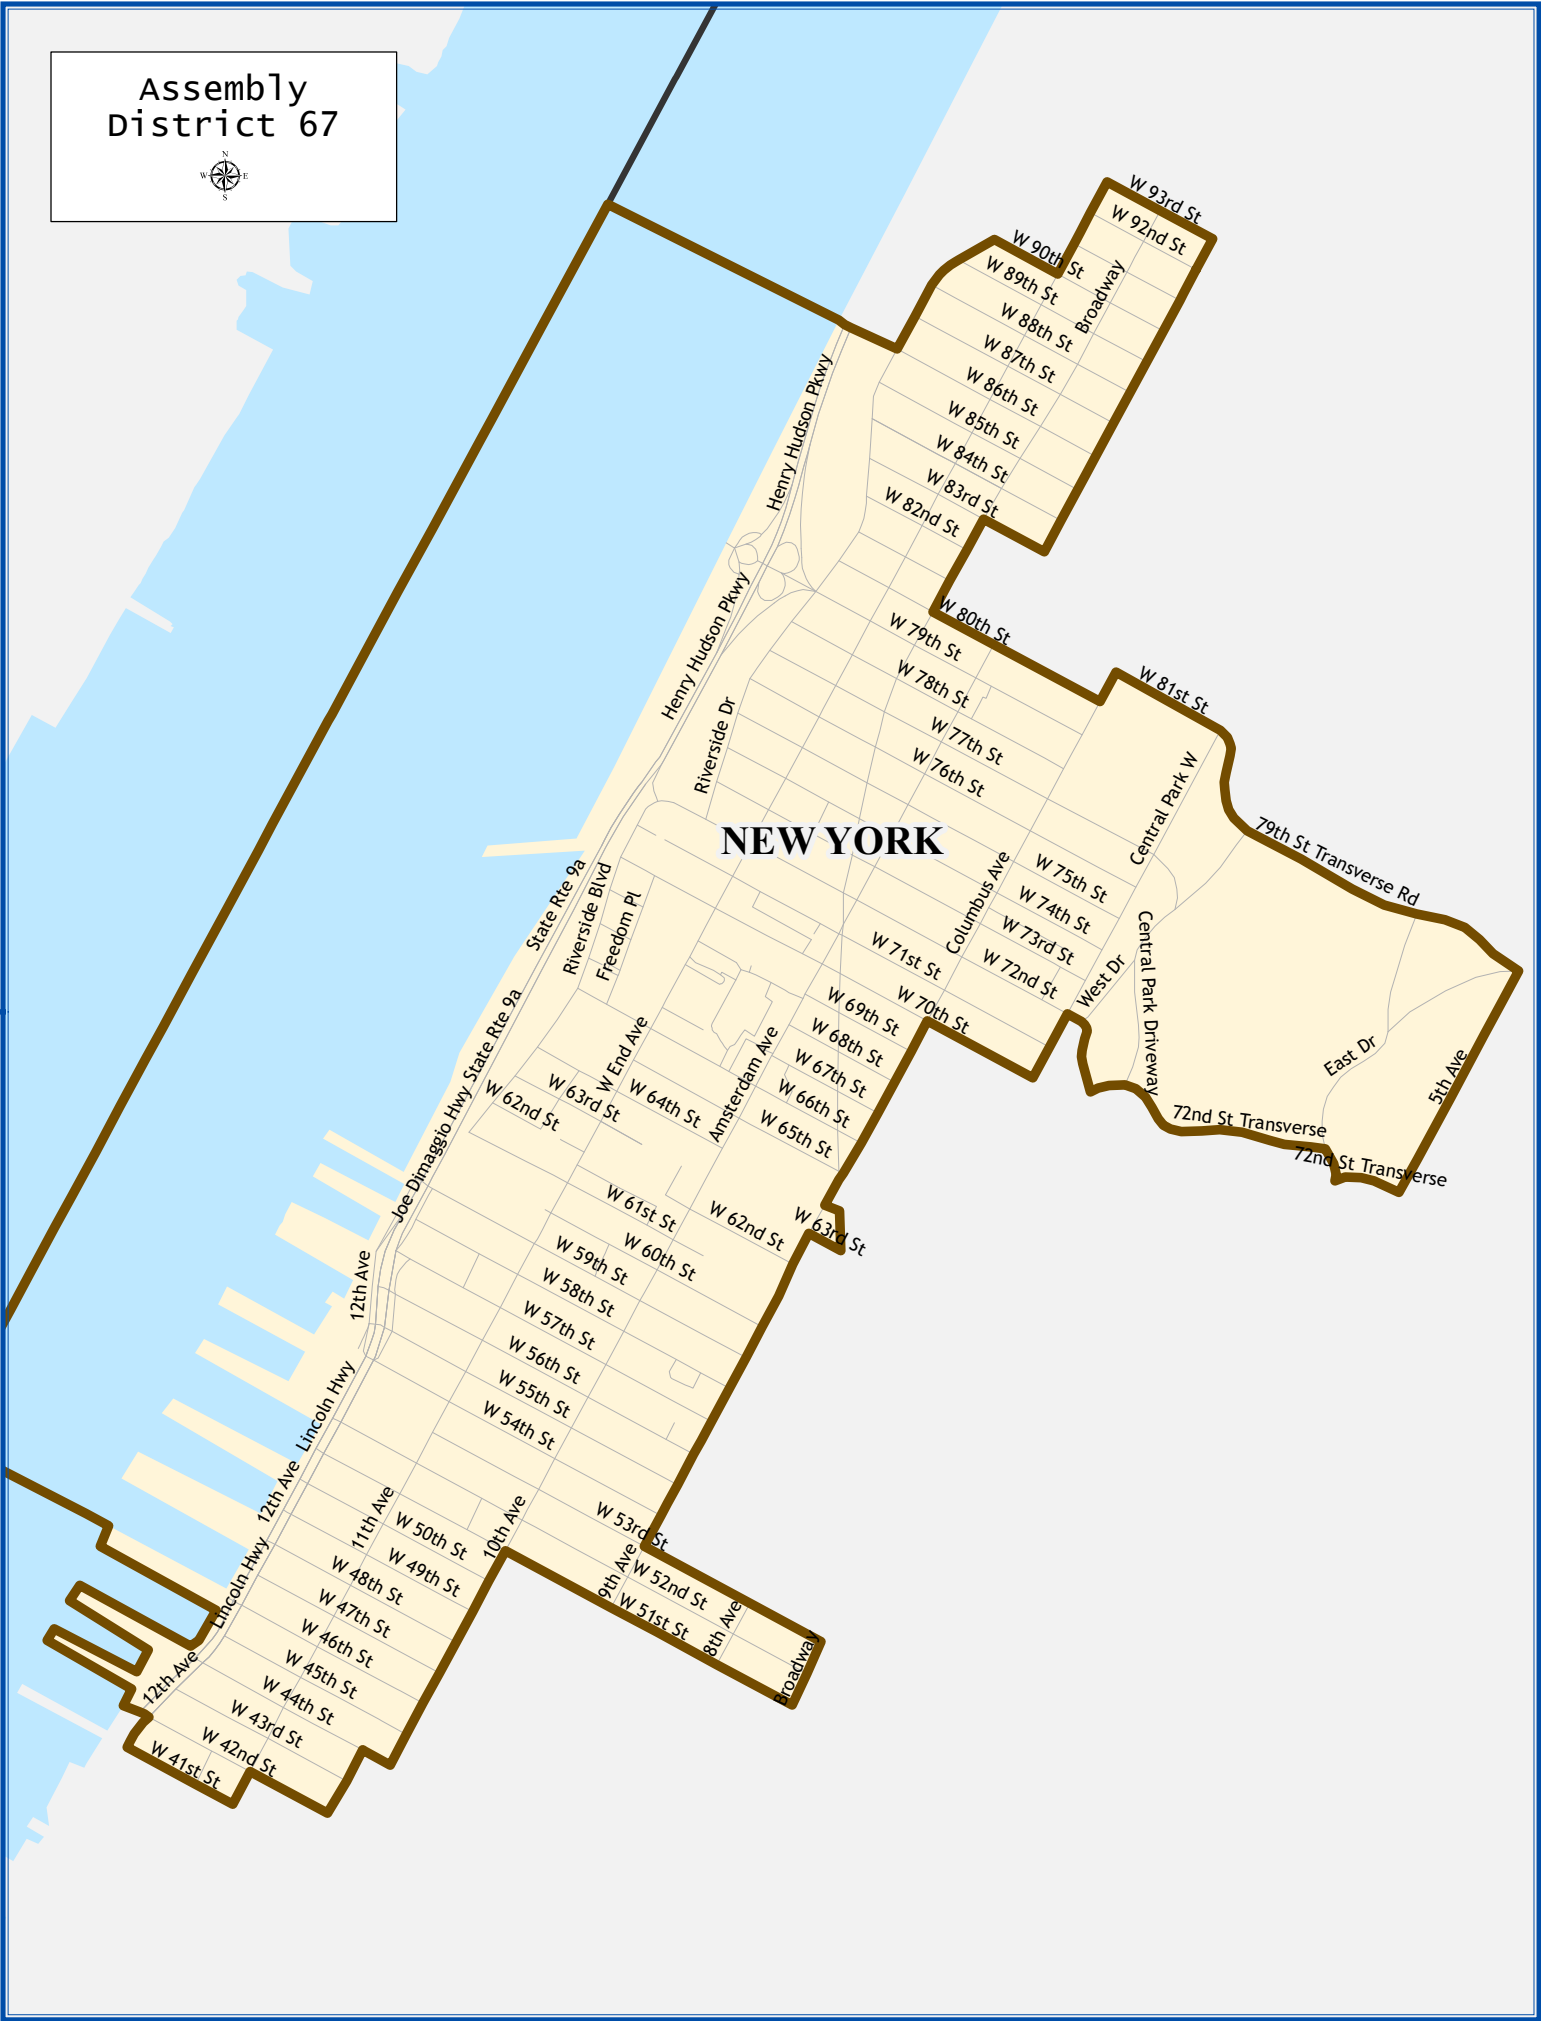

Assembly District 67

NEW YORK

Assembly District 67

Total population : 141,206
 Deviation : 6,581
 Deviation Percentage : 4.89

	NH White	NH Black	Hispanic	NH Asian	NH AmInd	NH Hwn	NH Multi	NH Other
Total	89,363	6,977	17,434	20,194	121	46	5,906	1,165
% of Total	63.29	4.94	12.35	14.30	0.09	0.03	4.18	0.83
Total 18+	78,025	6,132	14,610	17,612	99	37	3,948	951
% of 18+	64.26	5.05	12.03	14.51	0.08	0.03	3.25	0.78
Department of Justice								
	NH White	NH Black	Hispanic	NH Asian	NH AmInd	NH Hwn	NH Multi	NH Other
Total	89,363	7,860	17,434	22,687	427	63	681	2,691
% of Total	63.29	5.57	12.35	16.07	0.30	0.04	0.48	1.91
Total 18+	78,025	6,794	14,610	18,889	367	53	521	2,155
% of 18+	64.26	5.60	12.03	15.56	0.30	0.04	0.43	1.77