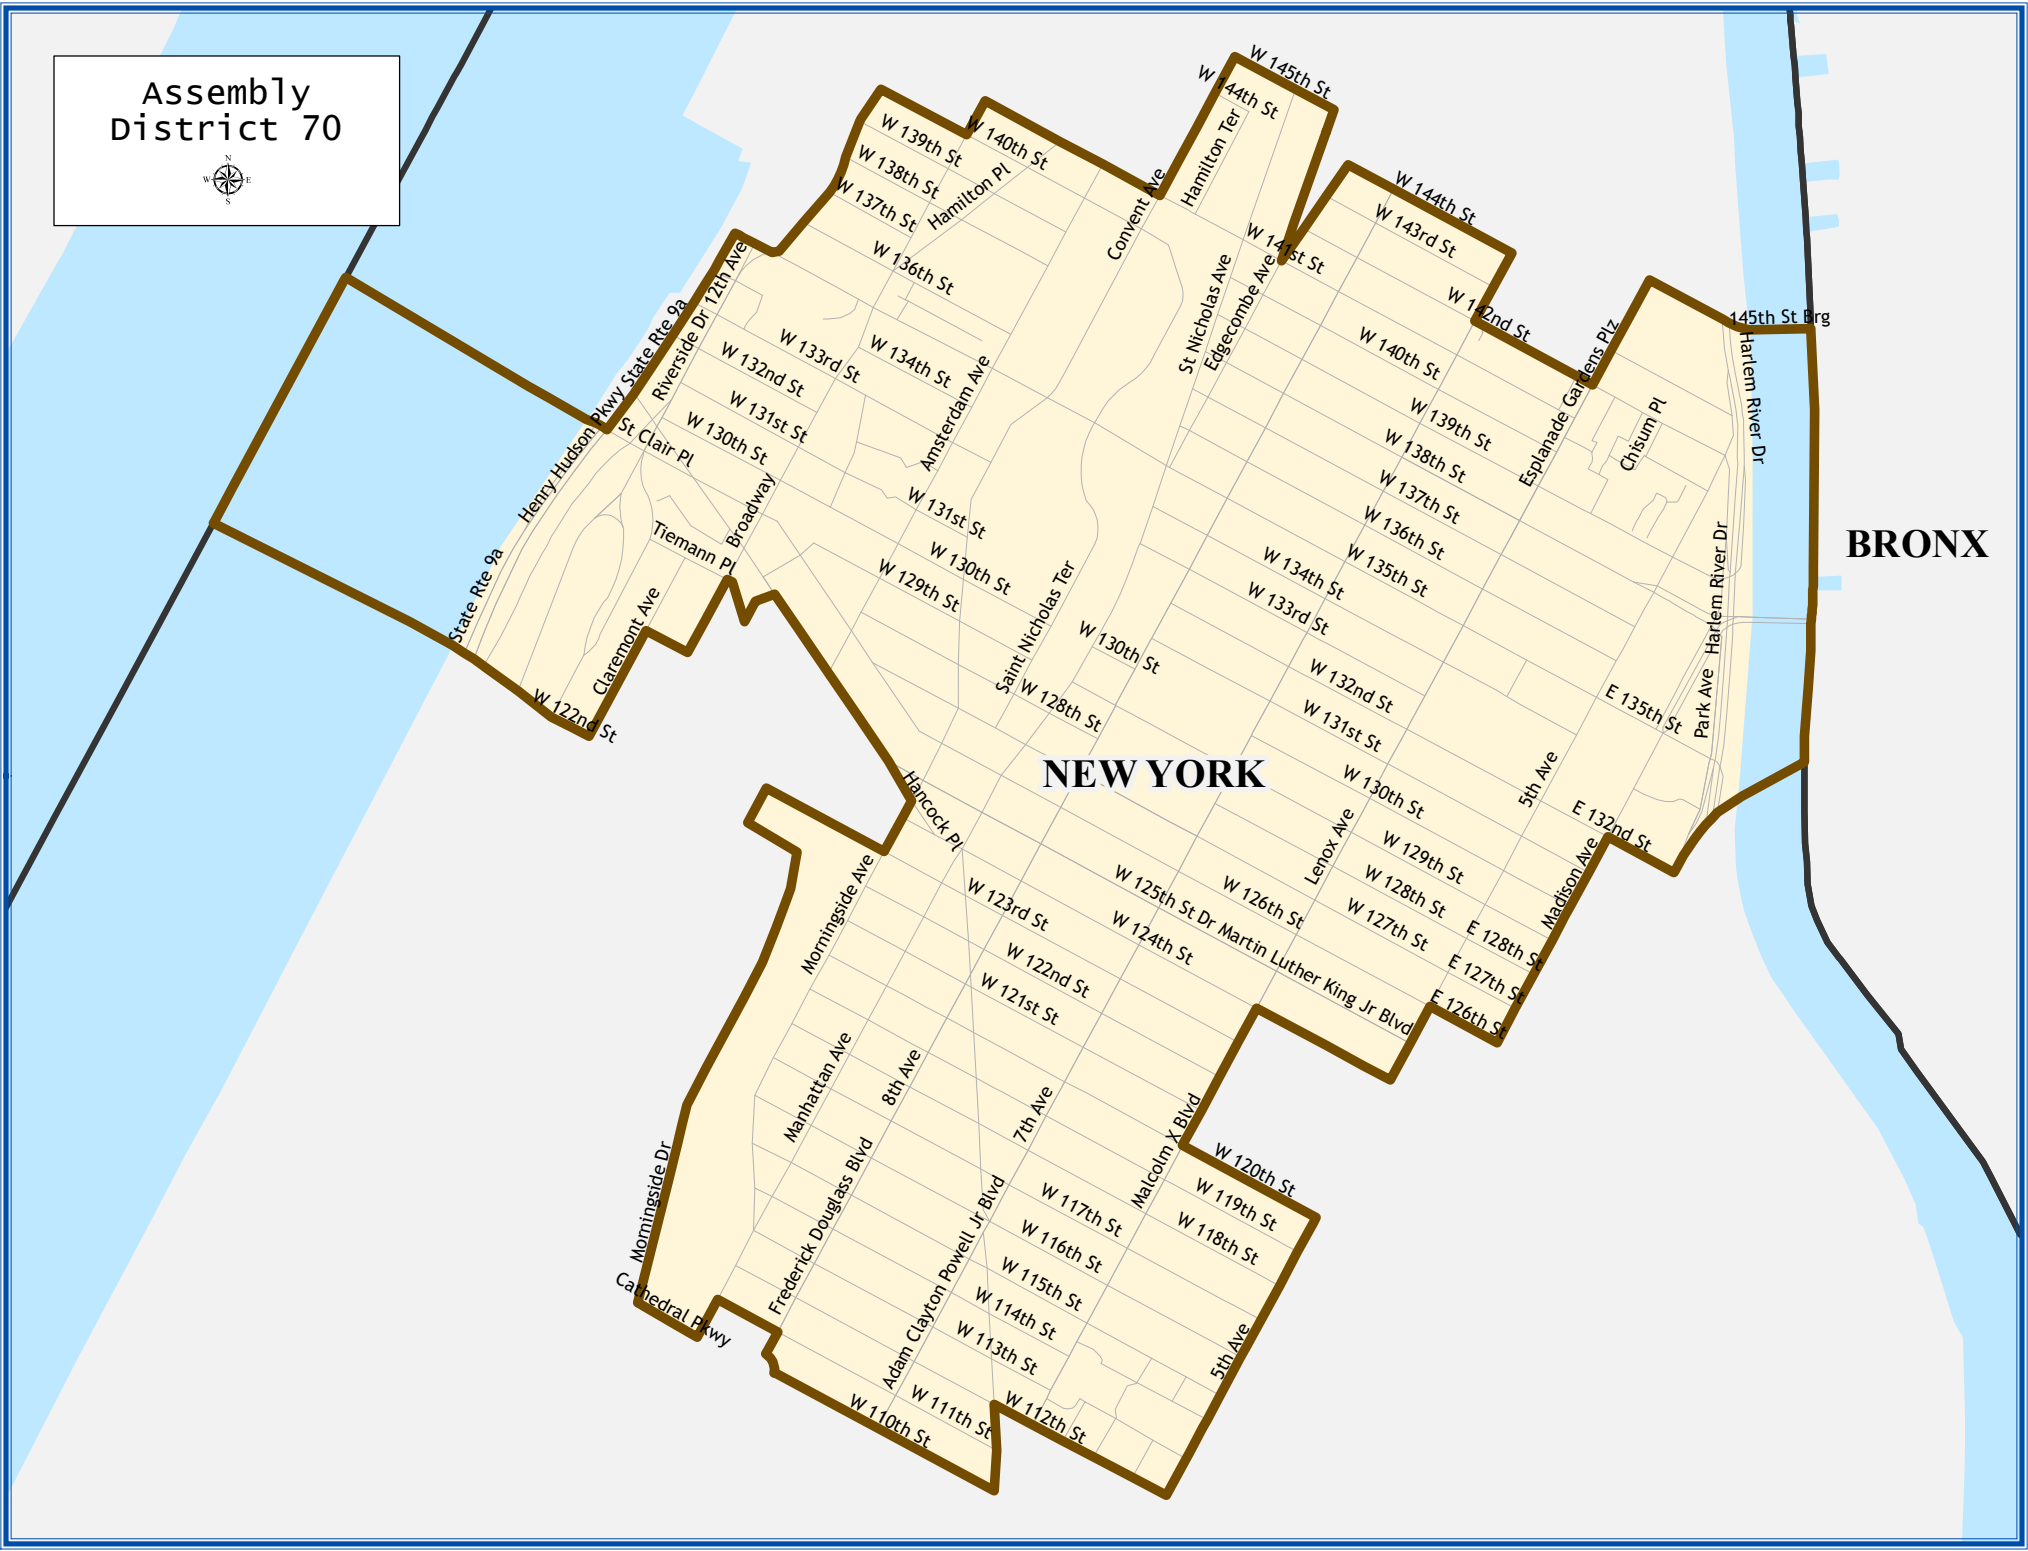

Assembly District 70

Assembly District 70

Total population : 141,177

Deviation : 6,552

Deviation Percentage : 4.87

	NH White	NH Black	Hispanic	NH Asian	NH AmInd	NH Hwn	NH Multi	NH Other
Total	23,963	61,209	41,618	6,928	264	66	5,753	1,376
% of Total	16.97	43.36	29.48	4.91	0.19	0.05	4.08	0.97
Total 18+	21,210	50,690	32,602	6,302	233	56	4,369	1,025
% of 18+	18.21	43.52	27.99	5.41	0.20	0.05	3.75	0.88
Department of Justice								
	NH White	NH Black	Hispanic	NH Asian	NH AmInd	NH Hwn	NH Multi	NH Other
Total	23,963	62,845	41,618	7,967	433	94	2,393	1,864
% of Total	16.97	44.52	29.48	5.64	0.31	0.07	1.70	1.32
Total 18+	21,210	51,859	32,602	6,940	381	76	2,017	1,402
% of 18+	18.21	44.52	27.99	5.96	0.33	0.07	1.73	1.20