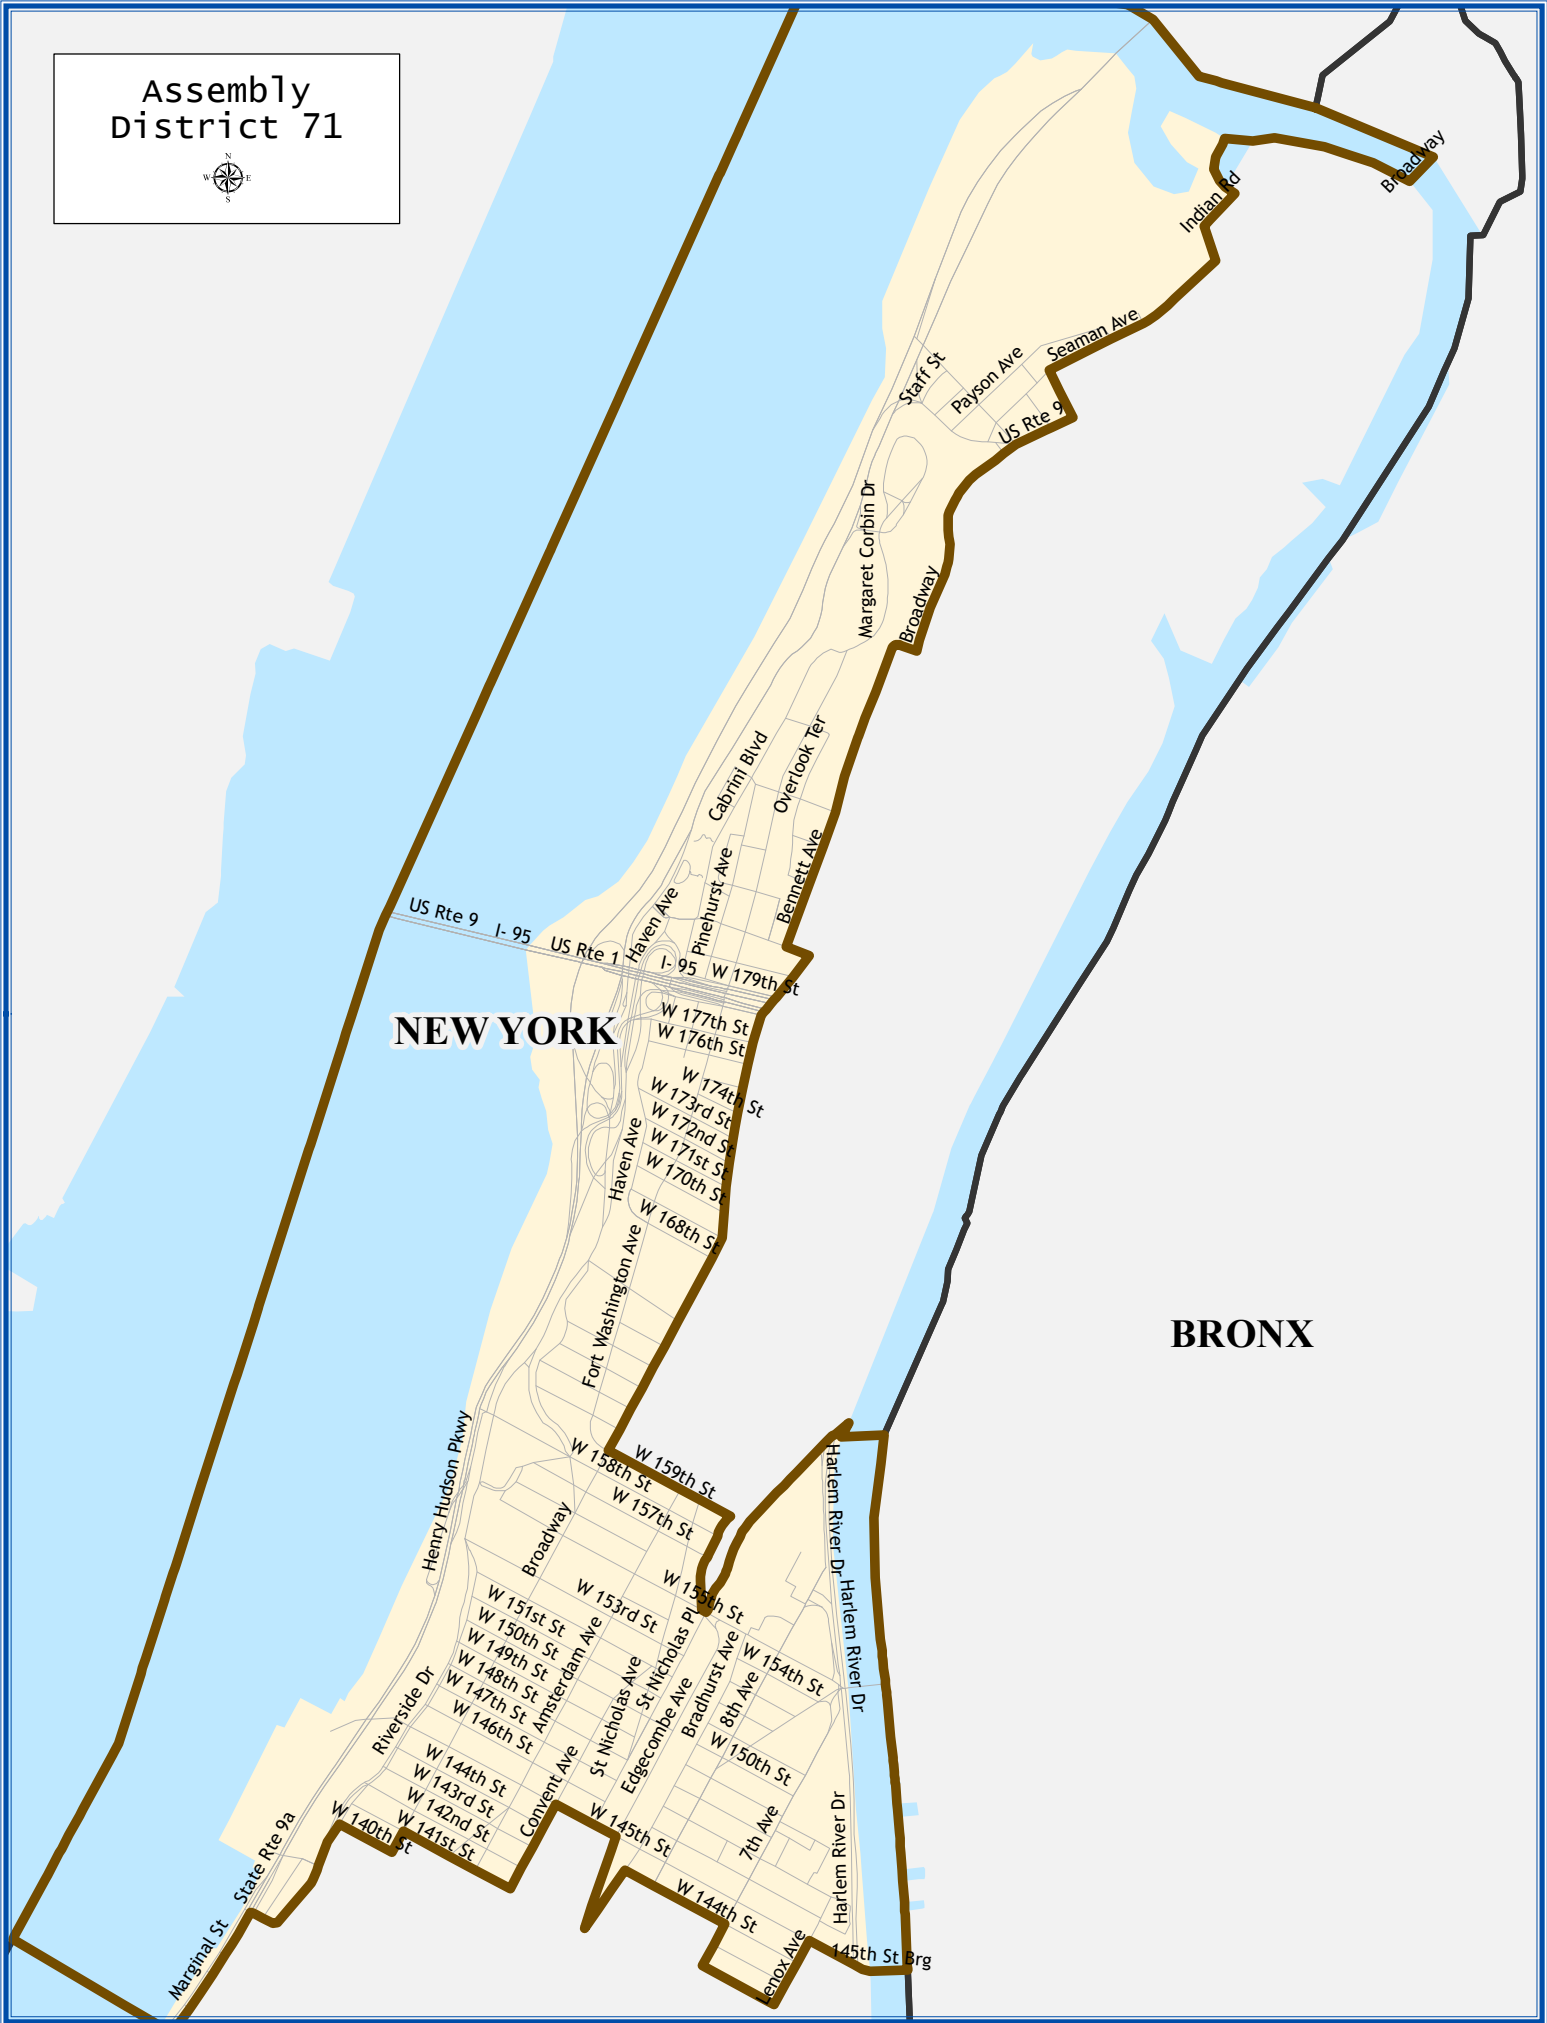

Assembly District 71

Assembly District 71

Total population : 132,649

Deviation : -1,976

Deviation Percentage : -1.47

	NH White	NH Black	Hispanic	NH Asian	NH AmInd	NH Hwn	NH Multi	NH Other
Total	30,003	35,283	55,971	5,456	227	51	4,589	1,069
% of Total	22.62	26.60	42.19	4.11	0.17	0.04	3.46	0.81
Total 18+	26,861	29,518	45,373	5,056	210	43	3,530	789
% of 18+	24.12	26.50	40.74	4.54	0.19	0.04	3.17	0.71
Department of Justice								
	NH White	NH Black	Hispanic	NH Asian	NH AmInd	NH Hwn	NH Multi	NH Other
Total	30,003	36,422	55,971	6,447	465	86	1,674	1,581
% of Total	22.62	27.46	42.19	4.86	0.35	0.06	1.26	1.19
Total 18+	26,861	30,337	45,373	5,720	425	72	1,366	1,226
% of 18+	24.12	27.24	40.74	5.14	0.38	0.06	1.23	1.10