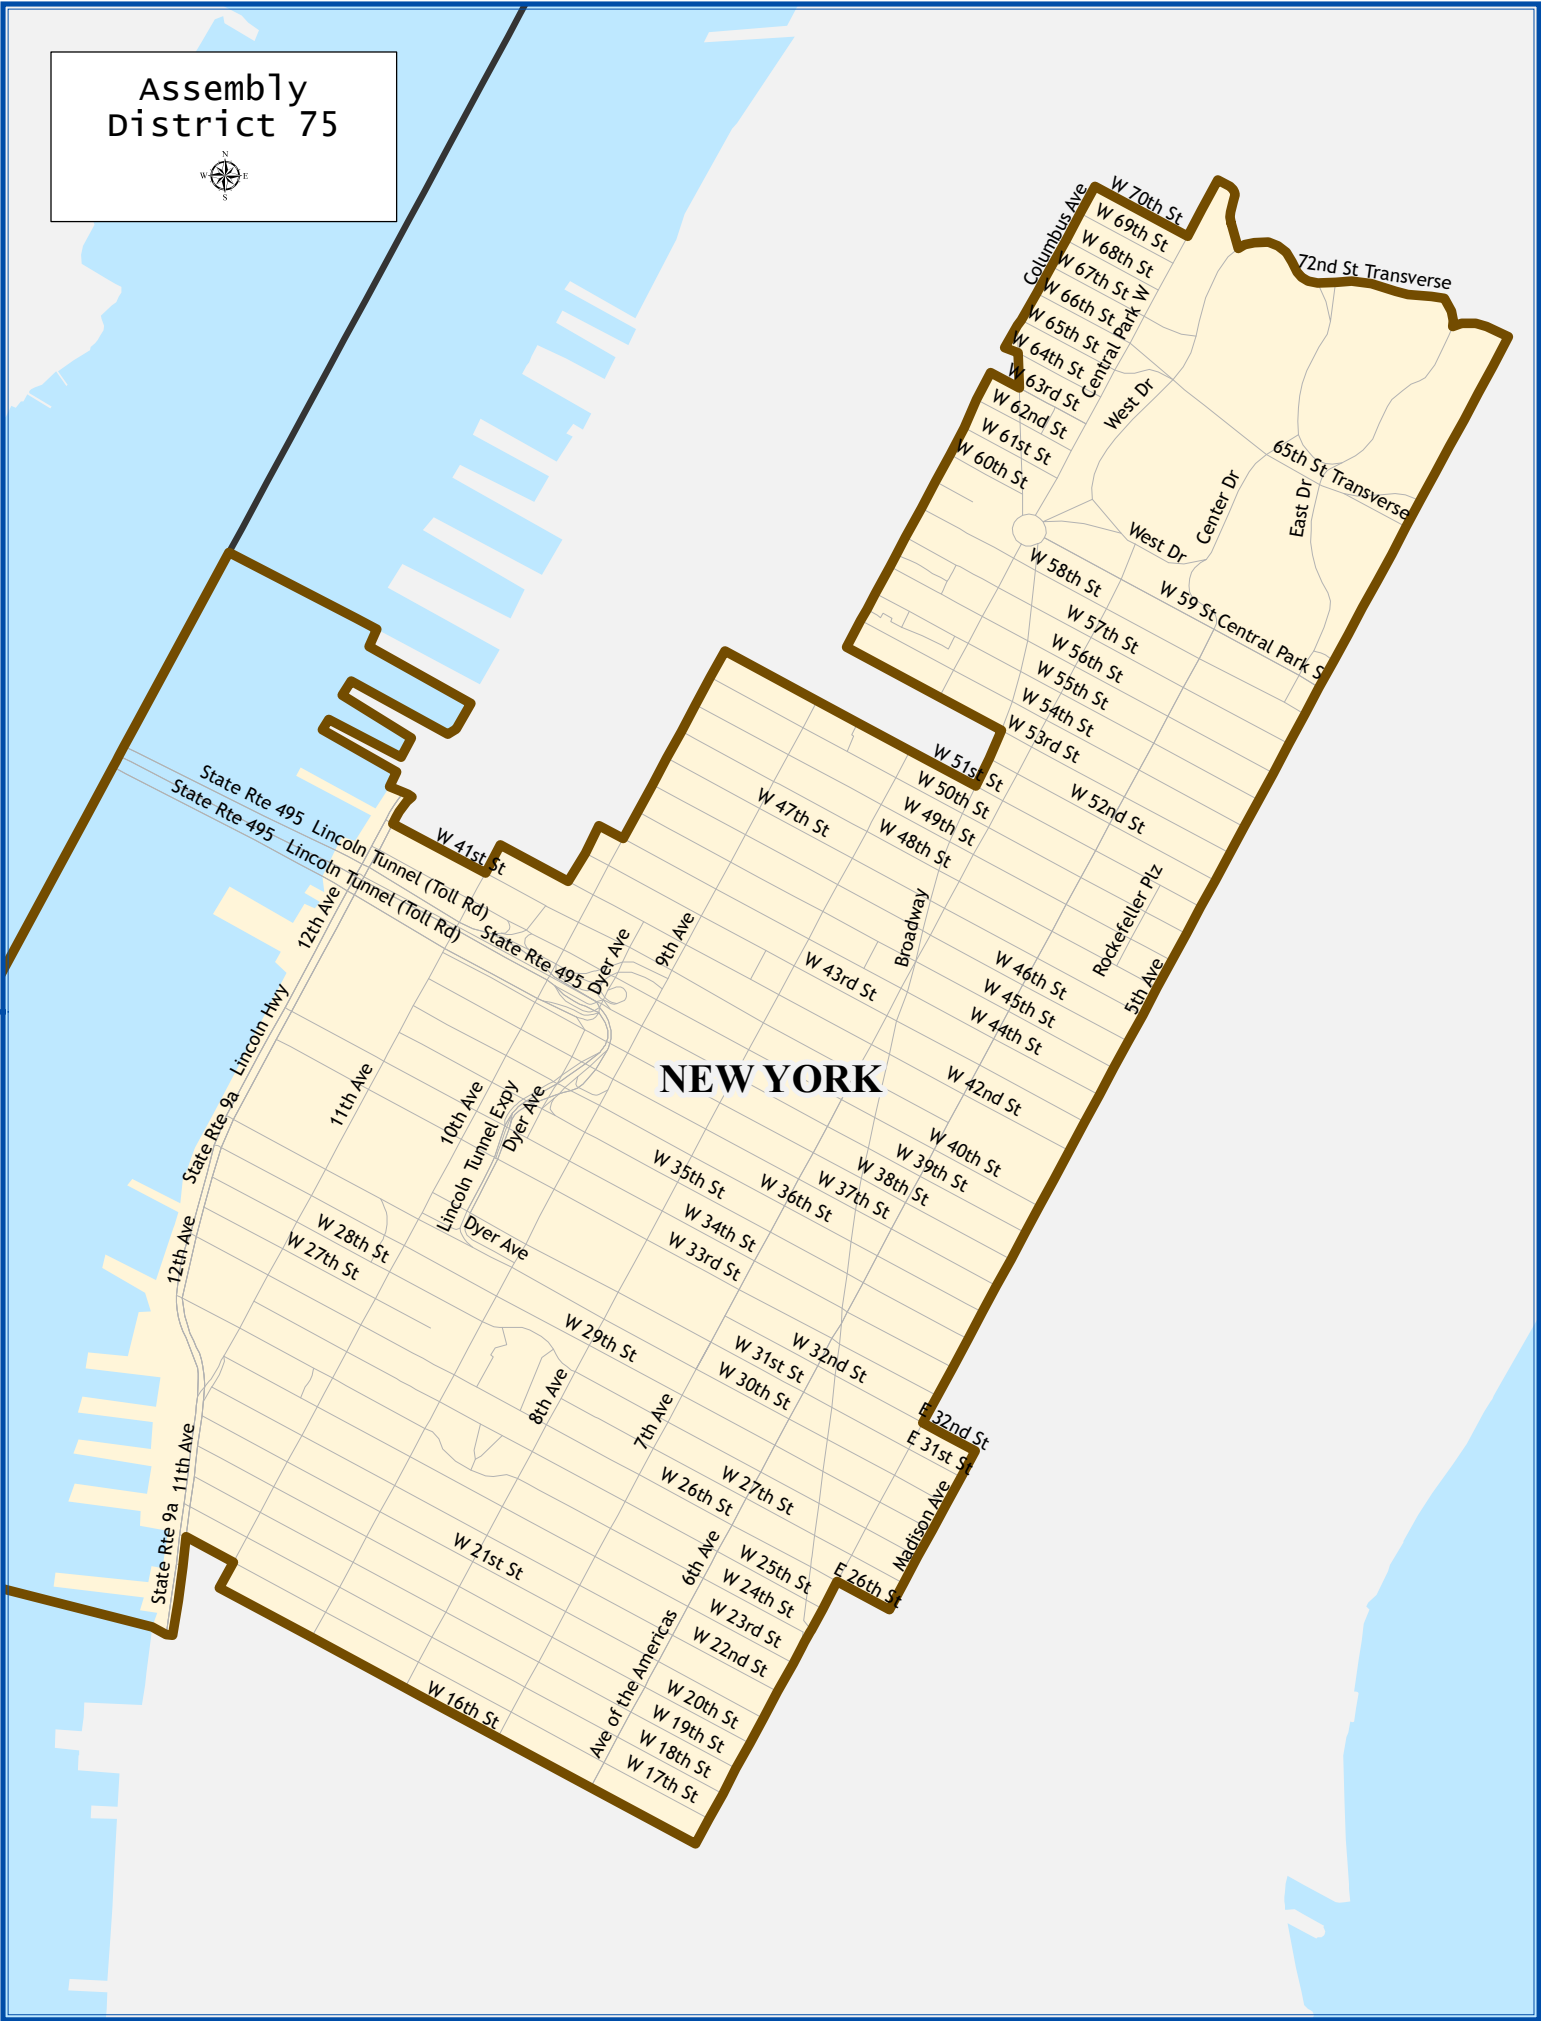

Assembly District 75

Assembly District 75

Total population : 141,338
 Deviation : 6,713
 Deviation Percentage : 4.99

	NH White	NH Black	Hispanic	NH Asian	NH AmInd	NH Hwn	NH Multi	NH Other
Total	77,981	10,368	22,635	23,657	182	91	5,362	1,062
% of Total	55.17	7.34	16.01	16.74	0.13	0.06	3.79	0.75
Total 18+	72,330	8,836	19,802	21,988	157	81	4,200	910
% of 18+	56.37	6.89	15.43	17.14	0.12	0.06	3.27	0.71
Department of Justice								
	NH White	NH Black	Hispanic	NH Asian	NH AmInd	NH Hwn	NH Multi	NH Other
Total	77,981	11,134	22,635	25,633	511	113	995	2,336
% of Total	55.17	7.88	16.01	18.14	0.36	0.08	0.70	1.65
Total 18+	72,330	9,466	19,802	23,292	460	101	832	2,021
% of 18+	56.37	7.38	15.43	18.15	0.36	0.08	0.65	1.58