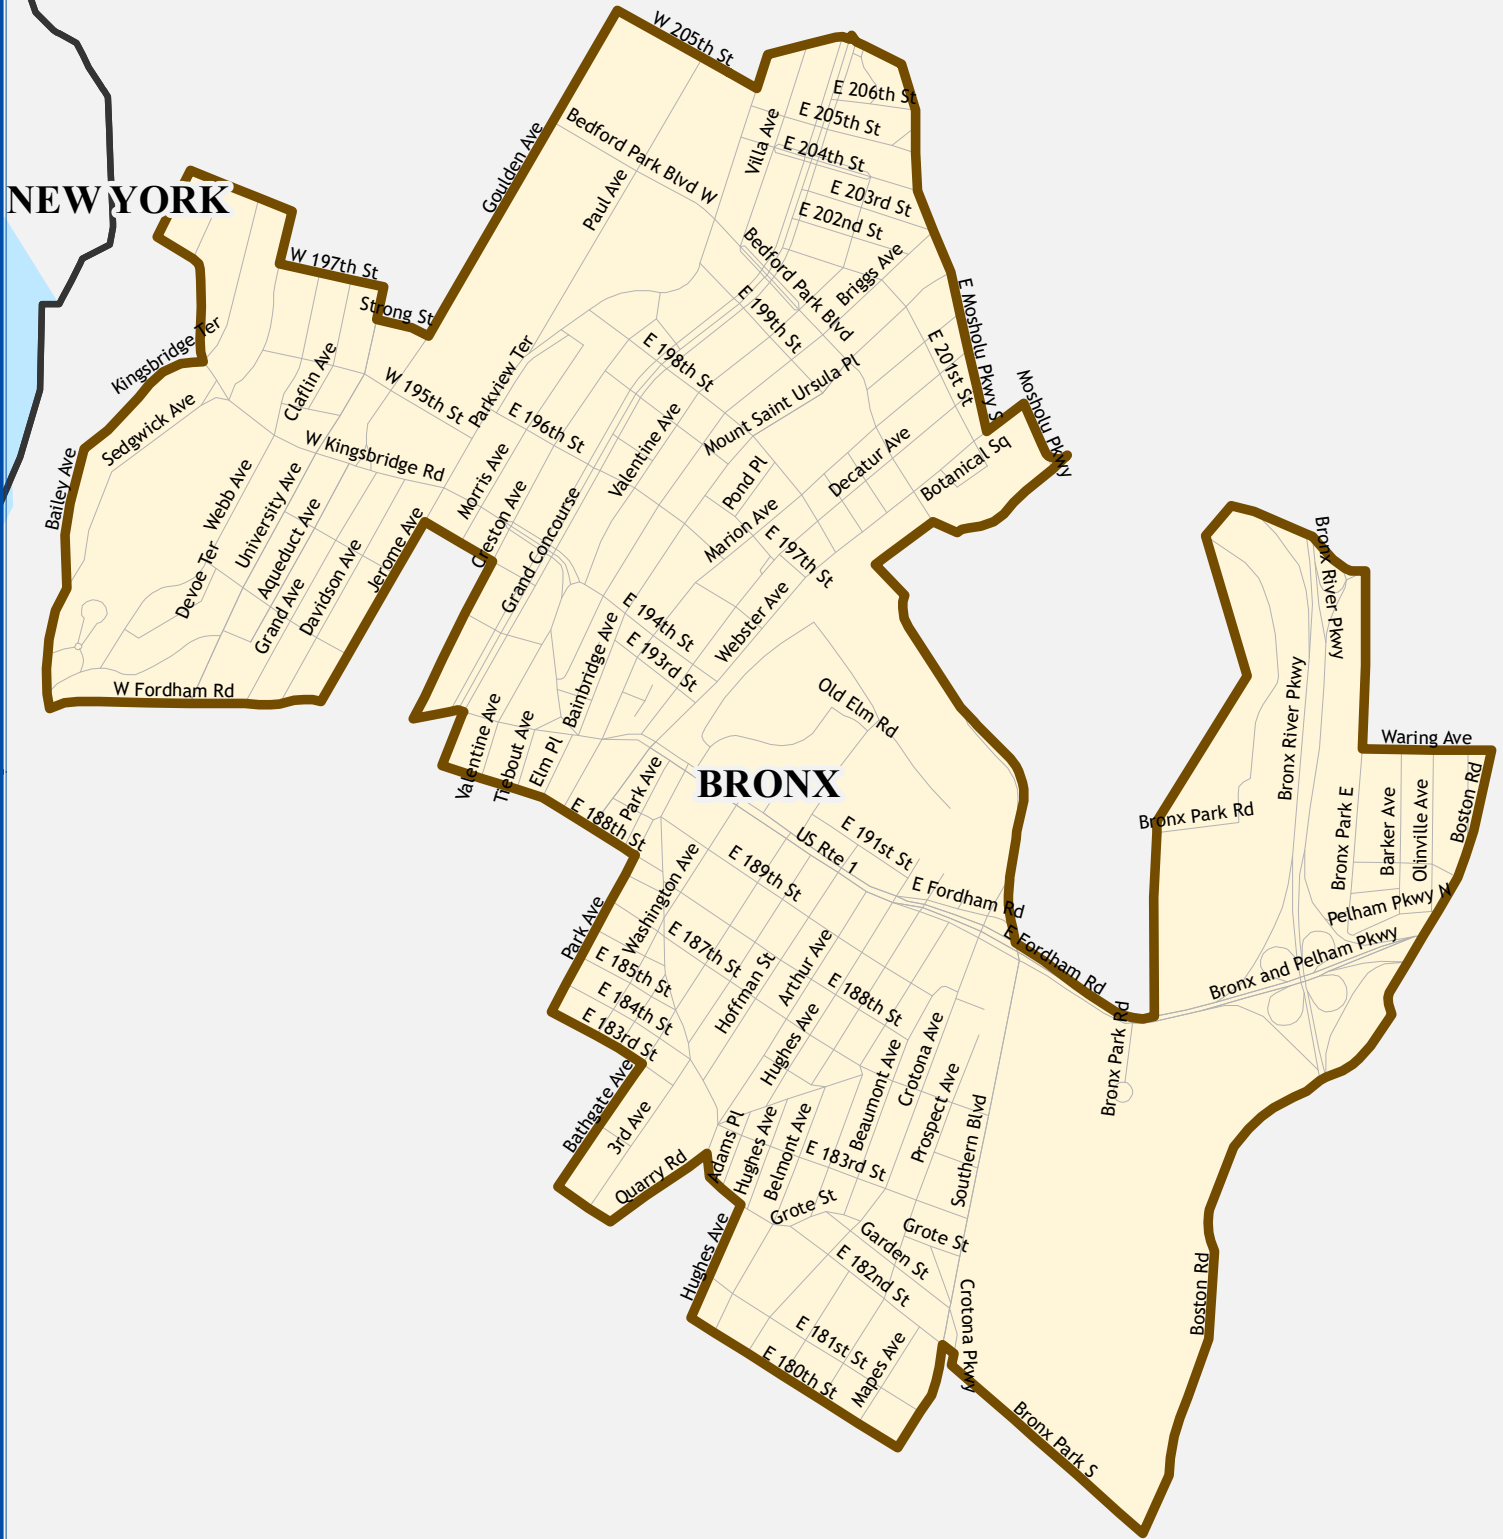

# Assembly District 78

NEW YORK

BRONX

## Assembly District 78

Total population : 135,251  
 Deviation : 626  
 Deviation Percentage : 0.46

	NH White	NH Black	Hispanic	NH Asian	NH AmInd	NH Hwn	NH Multi	NH Other
Total	9,878	23,312	93,560	4,725	234	29	2,135	1,378
% of Total	7.30	17.24	69.18	3.49	0.17	0.02	1.58	1.02
Total 18+	8,610	18,239	69,841	3,987	167	21	1,736	797
% of 18+	8.33	17.64	67.55	3.86	0.16	0.02	1.68	0.77
Department of Justice								
	NH White	NH Black	Hispanic	NH Asian	NH AmInd	NH Hwn	NH Multi	NH Other
Total	9,878	23,764	93,560	5,029	286	41	1,153	1,540
% of Total	7.30	17.57	69.18	3.72	0.21	0.03	0.85	1.14
Total 18+	8,610	18,586	69,841	4,237	212	31	957	924
% of 18+	8.33	17.98	67.55	4.10	0.21	0.03	0.93	0.89