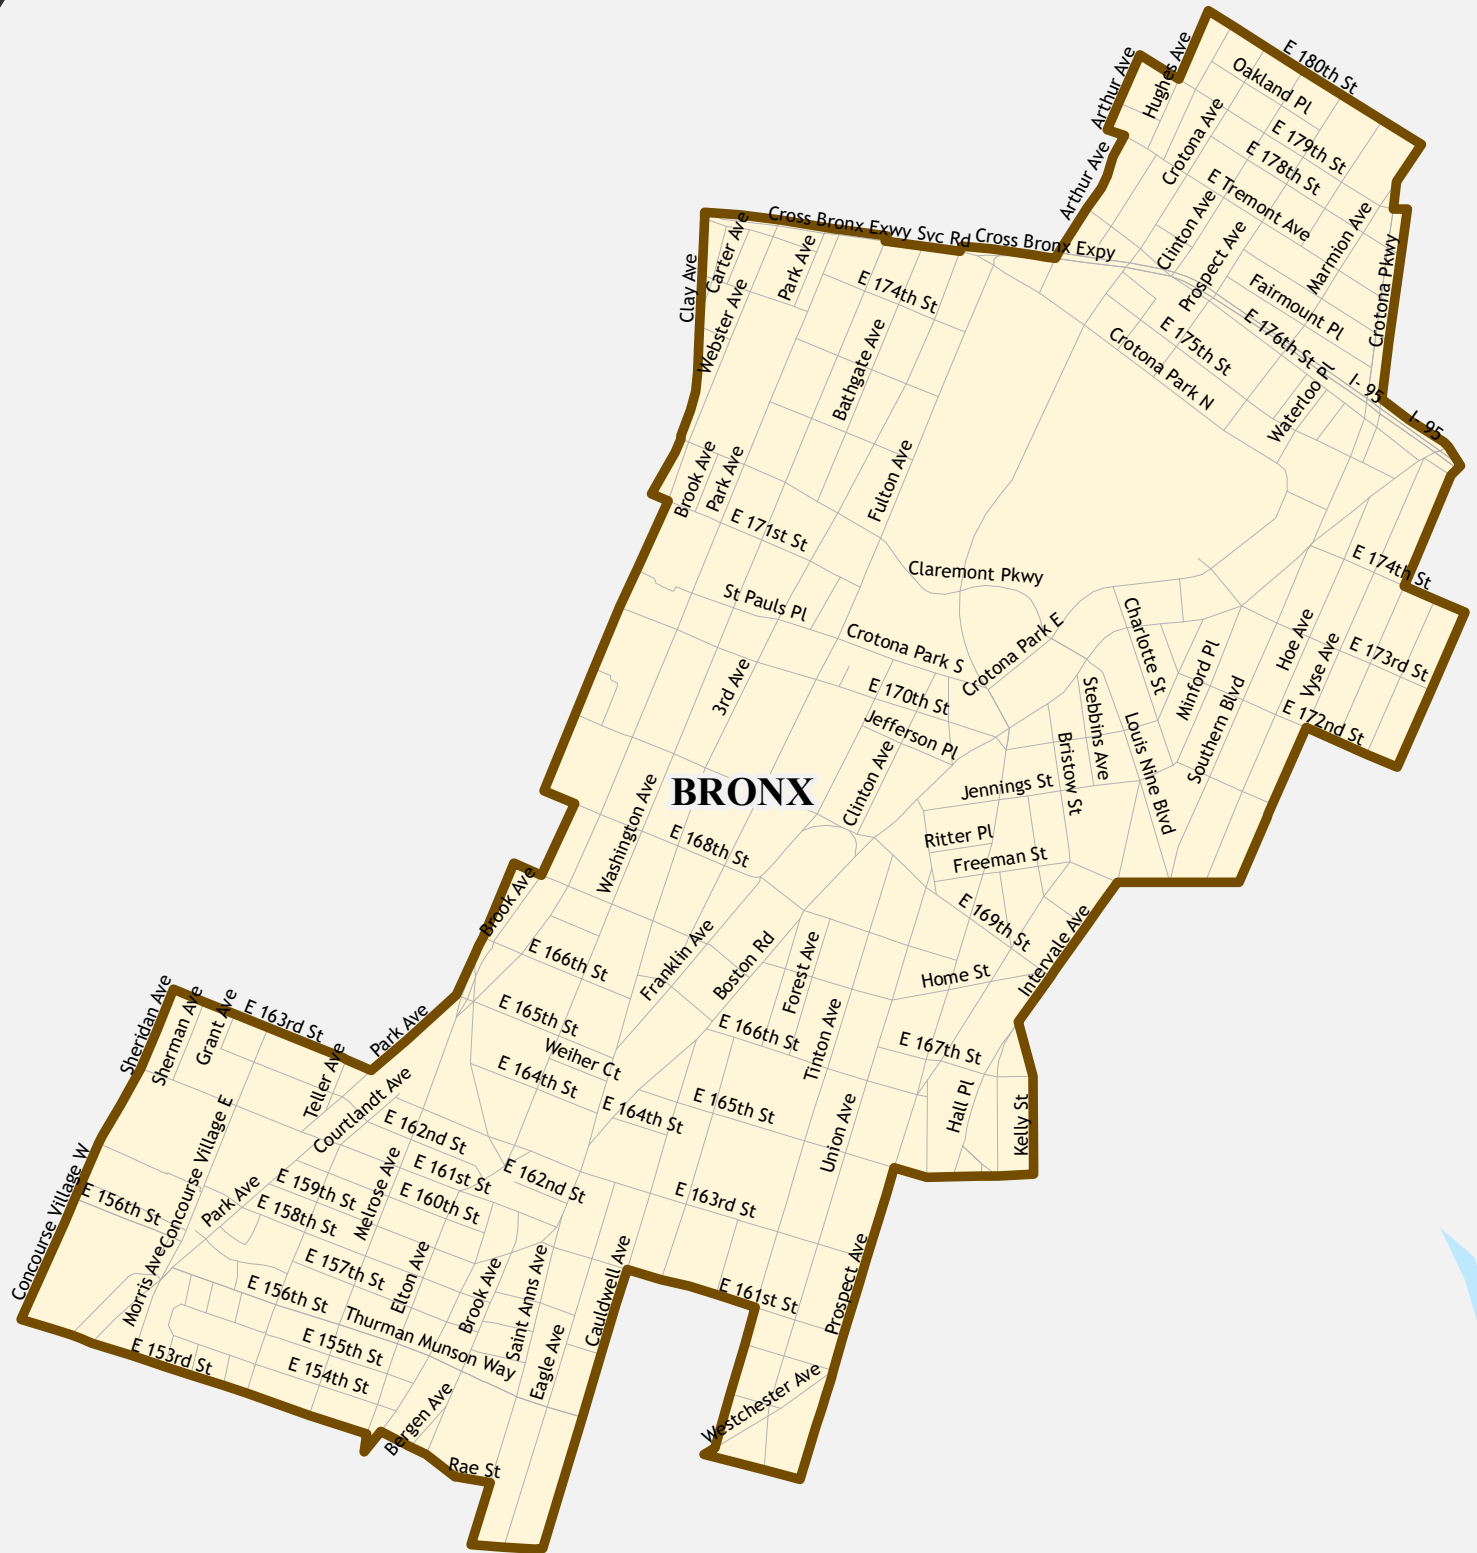

Assembly District 79

Assembly District 79

Total population : 132,589

Deviation : -2,036

Deviation Percentage : -1.51

	NH White	NH Black	Hispanic	NH Asian	NH AmInd	NH Hwn	NH Multi	NH Other
Total	2,283	51,185	74,781	917	236	45	2,180	962
% of Total	1.72	38.60	56.40	0.69	0.18	0.03	1.64	0.73
Total 18+	1,775	37,148	54,821	744	163	27	1,632	570
% of 18+	1.83	38.34	56.59	0.77	0.17	0.03	1.68	0.59
Department of Justice								
	NH White	NH Black	Hispanic	NH Asian	NH AmInd	NH Hwn	NH Multi	NH Other
Total	2,283	51,890	74,781	1,014	267	45	1,271	1,038
% of Total	1.72	39.14	56.40	0.76	0.20	0.03	0.96	0.78
Total 18+	1,775	37,663	54,821	810	183	27	980	621
% of 18+	1.83	38.88	56.59	0.84	0.19	0.03	1.01	0.64