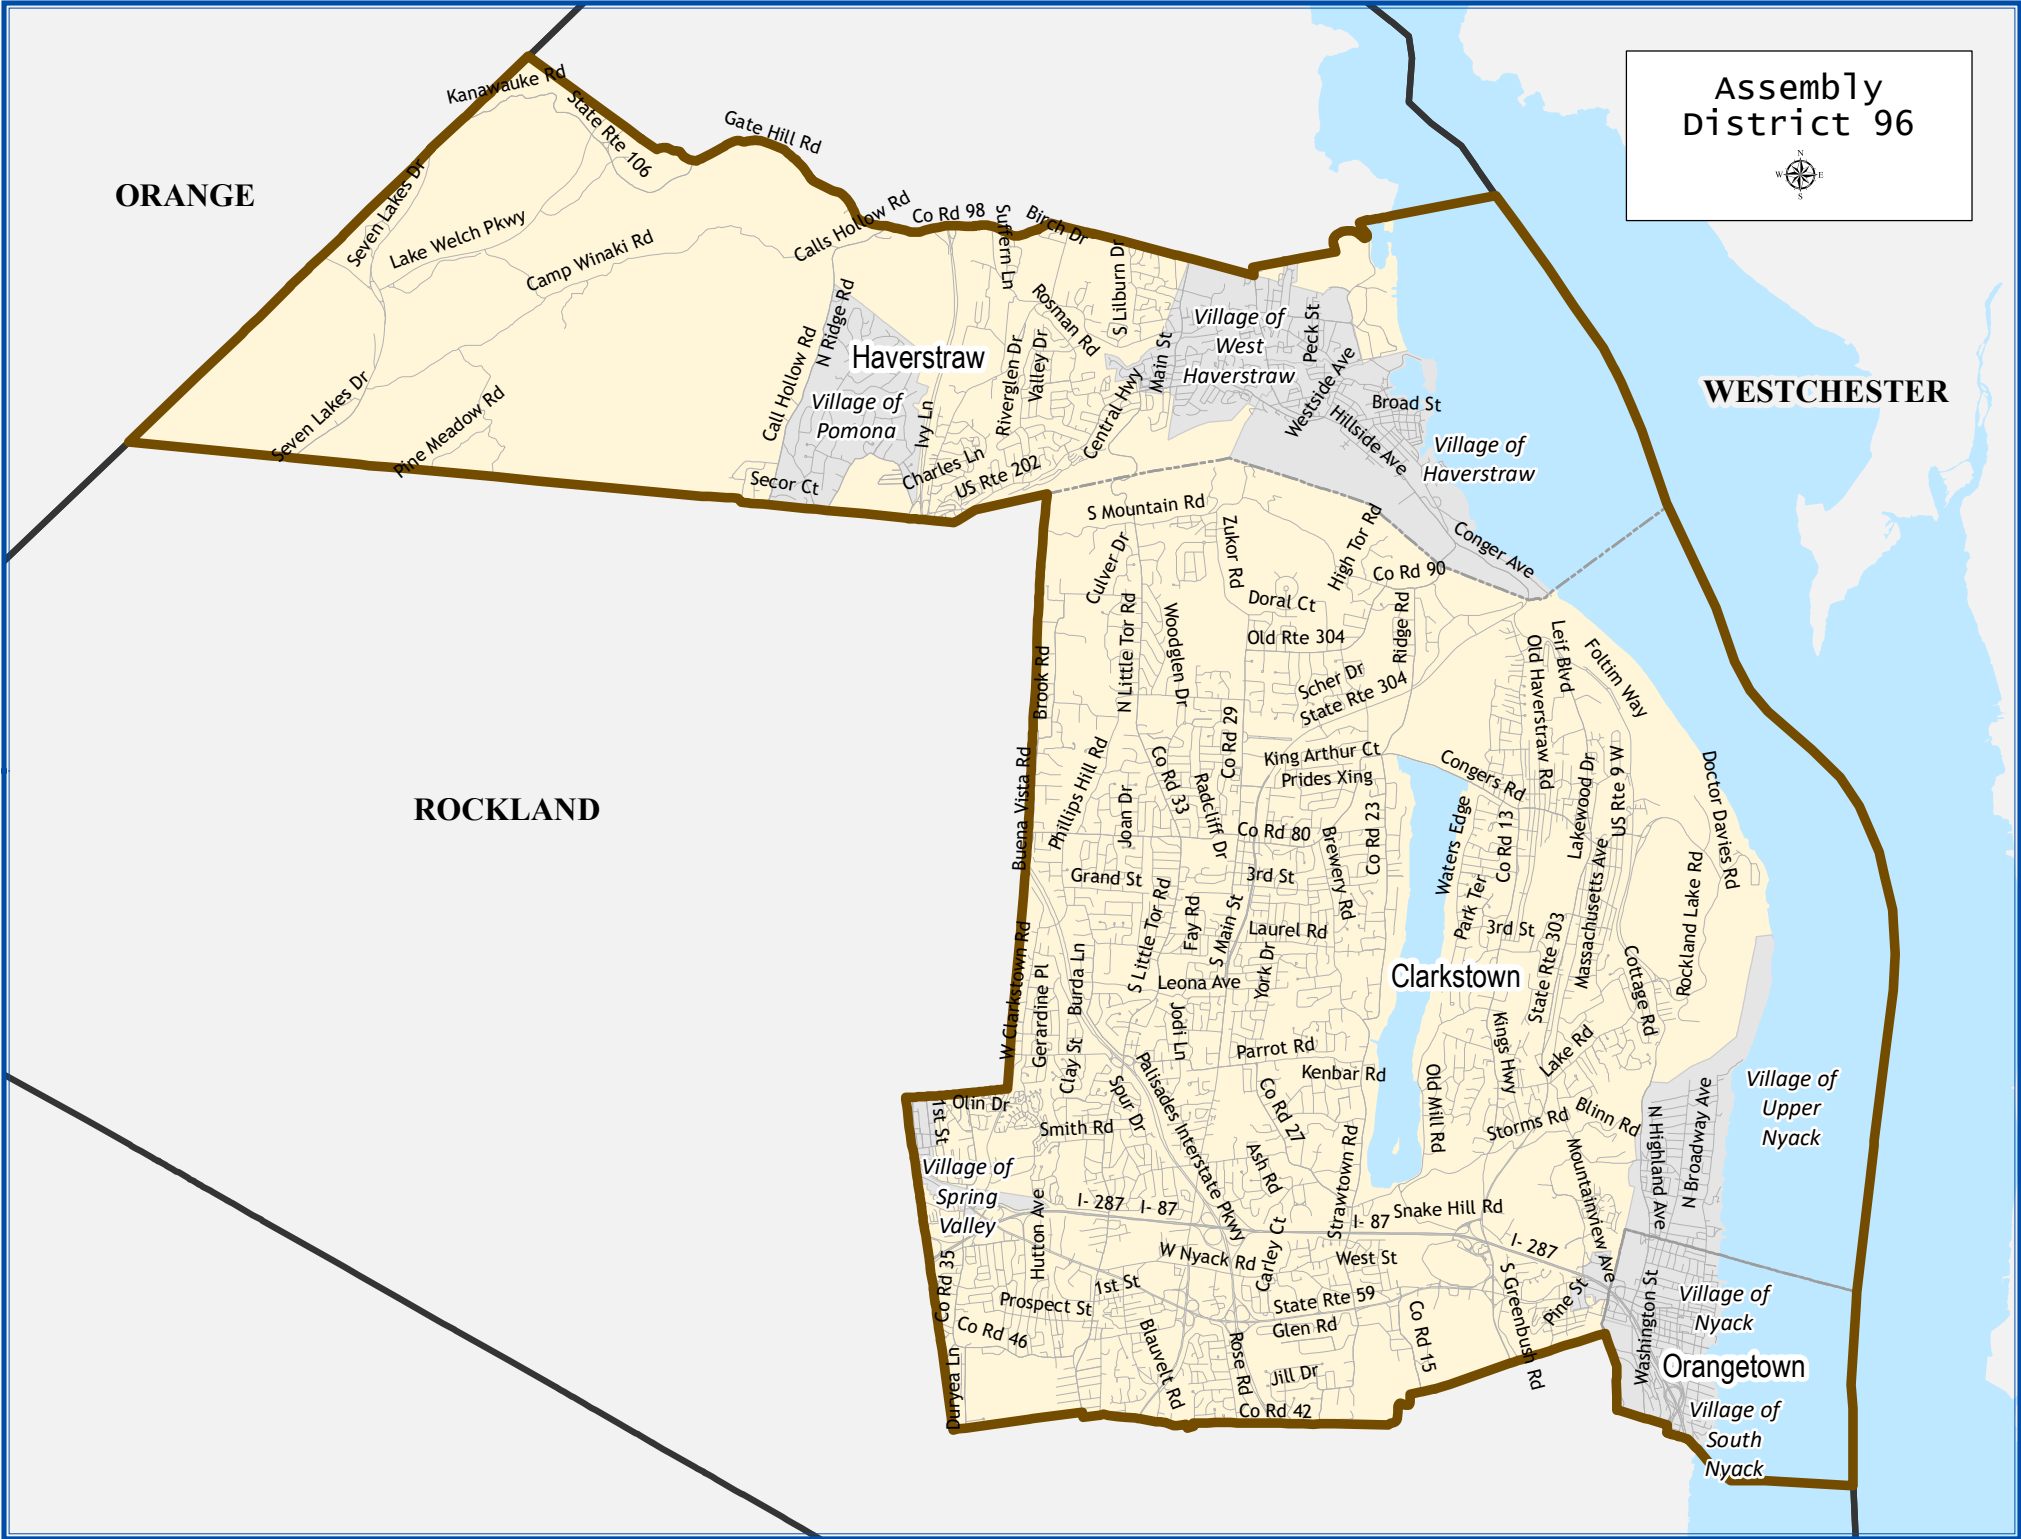

Assembly District 96

ORANGE

WESTCHESTER

ROCKLAND

Assembly District 96

Total population : 135,165
 Deviation : 540
 Deviation Percentage : 0.40

	NH White	NH Black	Hispanic	NH Asian	NH AmInd	NH Hwn	NH Multi	NH Other
Total	66,781	15,318	36,457	12,245	111	18	3,311	924
% of Total	49.41	11.33	26.97	9.06	0.08	0.01	2.45	0.68
Total 18+	55,815	12,159	25,223	9,839	79	14	2,066	590
% of 18+	52.76	11.49	23.84	9.30	0.07	0.01	1.95	0.56
Department of Justice								
	NH White	NH Black	Hispanic	NH Asian	NH AmInd	NH Hwn	NH Multi	NH Other
Total	66,781	16,077	36,457	13,018	354	23	788	1,667
% of Total	49.41	11.89	26.97	9.63	0.26	0.02	0.58	1.23
Total 18+	55,815	12,583	25,223	10,198	266	17	575	1,108
% of 18+	52.76	11.89	23.84	9.64	0.25	0.02	0.54	1.05