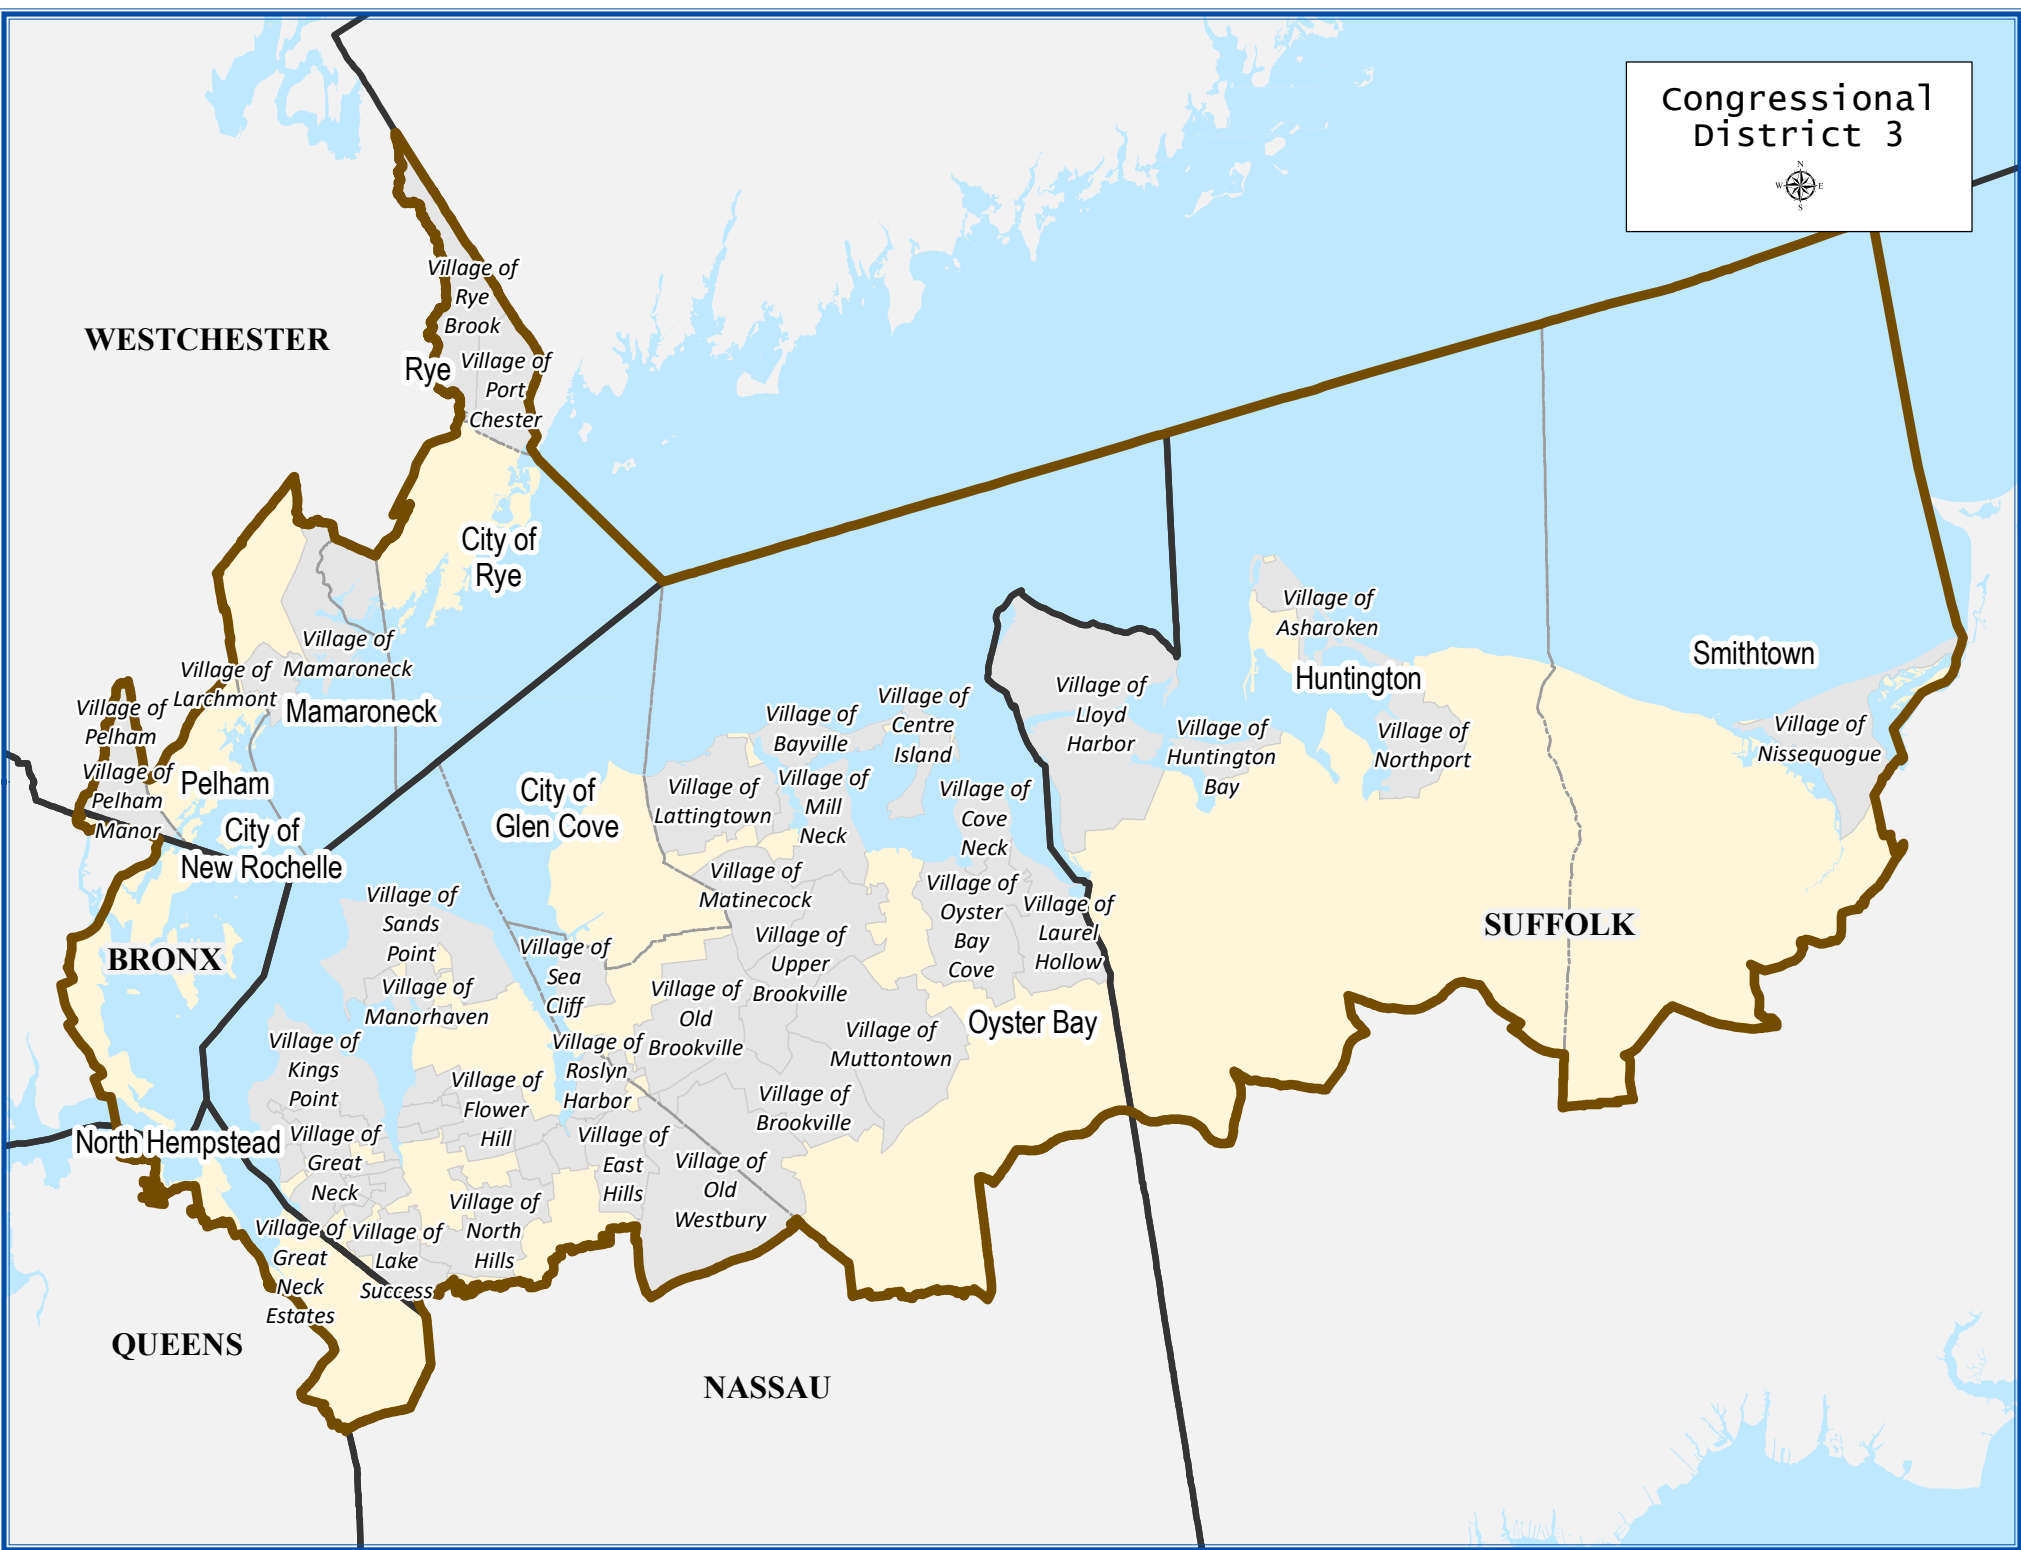

Congressional District 3

WESTCHESTER

Village of Rye Brook  
Rye  
Village of Port Chester

City of Rye

Village of Larchmont  
Village of Pelham  
Village of Pelham Manor

Village of Mamaroneck  
Mamaroneck  
Pelham

City of New Rochelle

BRONX

North Hempstead

QUEENS

City of Glen Cove

Village of Bayville  
Village of Centre Island  
Village of Lettingtown  
Village of Mill Neck

Village of Matinecock

Village of Upper Brookville  
Village of Old Brookville

Village of Cove Neck

Village of Oyster Bay Cove  
Village of Laurel Hollow

Oyster Bay

NASSAU

Village of Asharoken

Huntington

Village of Huntington Bay

Village of Northport