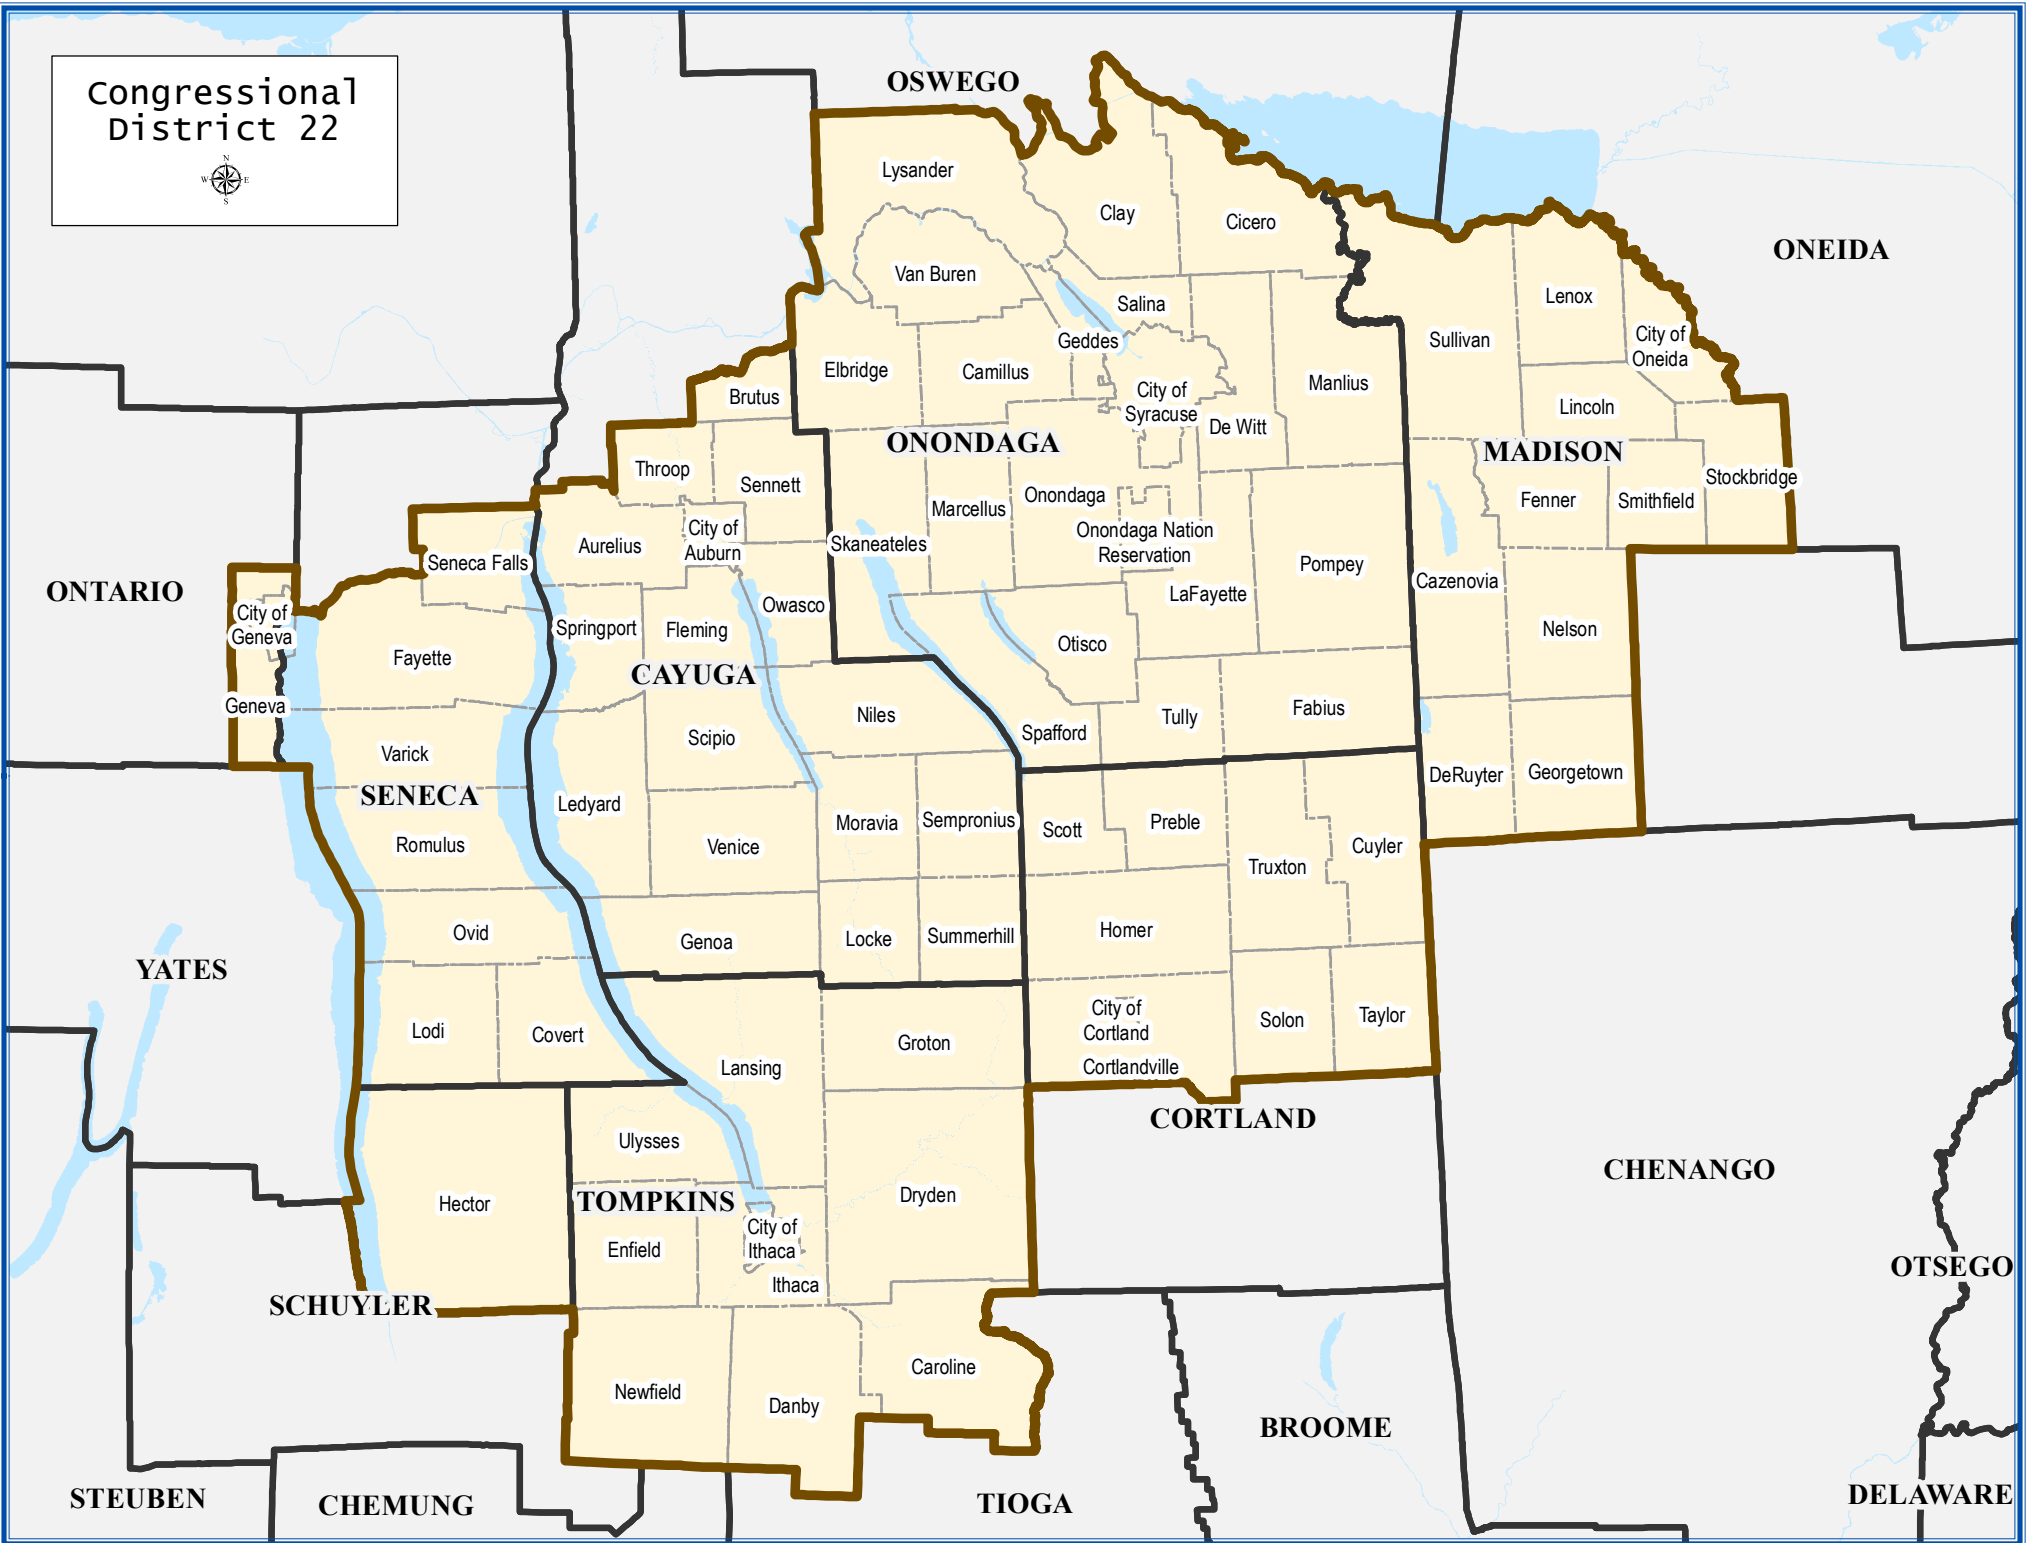

Congressional District 22

Congressional District 22

Total population : 776,971

Deviation : 0

Deviation Percentage : 0.00

	NH White	NH Black	Hispanic	NH Asian	NH AmInd	NH Hwn	NH Multi	NH Other
Total	591,598	64,835	42,227	32,751	4,028	199	38,088	3,245
% of Total	76.14	8.34	5.43	4.22	0.52	0.03	4.90	0.42
Total 18+	492,576	47,325	29,272	26,851	3,202	164	23,310	2,257
% of 18+	78.82	7.57	4.68	4.30	0.51	0.03	3.73	0.36
Department of Justice								
	NH White	NH Black	Hispanic	NH Asian	NH AmInd	NH Hwn	NH Multi	NH Other
Total	591,598	75,770	42,227	37,670	13,777	454	4,098	11,377
% of Total	76.14	9.75	5.43	4.85	1.77	0.06	0.53	1.46
Total 18+	492,576	52,069	29,272	29,653	10,379	322	2,512	8,174
% of 18+	78.82	8.33	4.68	4.74	1.66	0.05	0.40	1.31