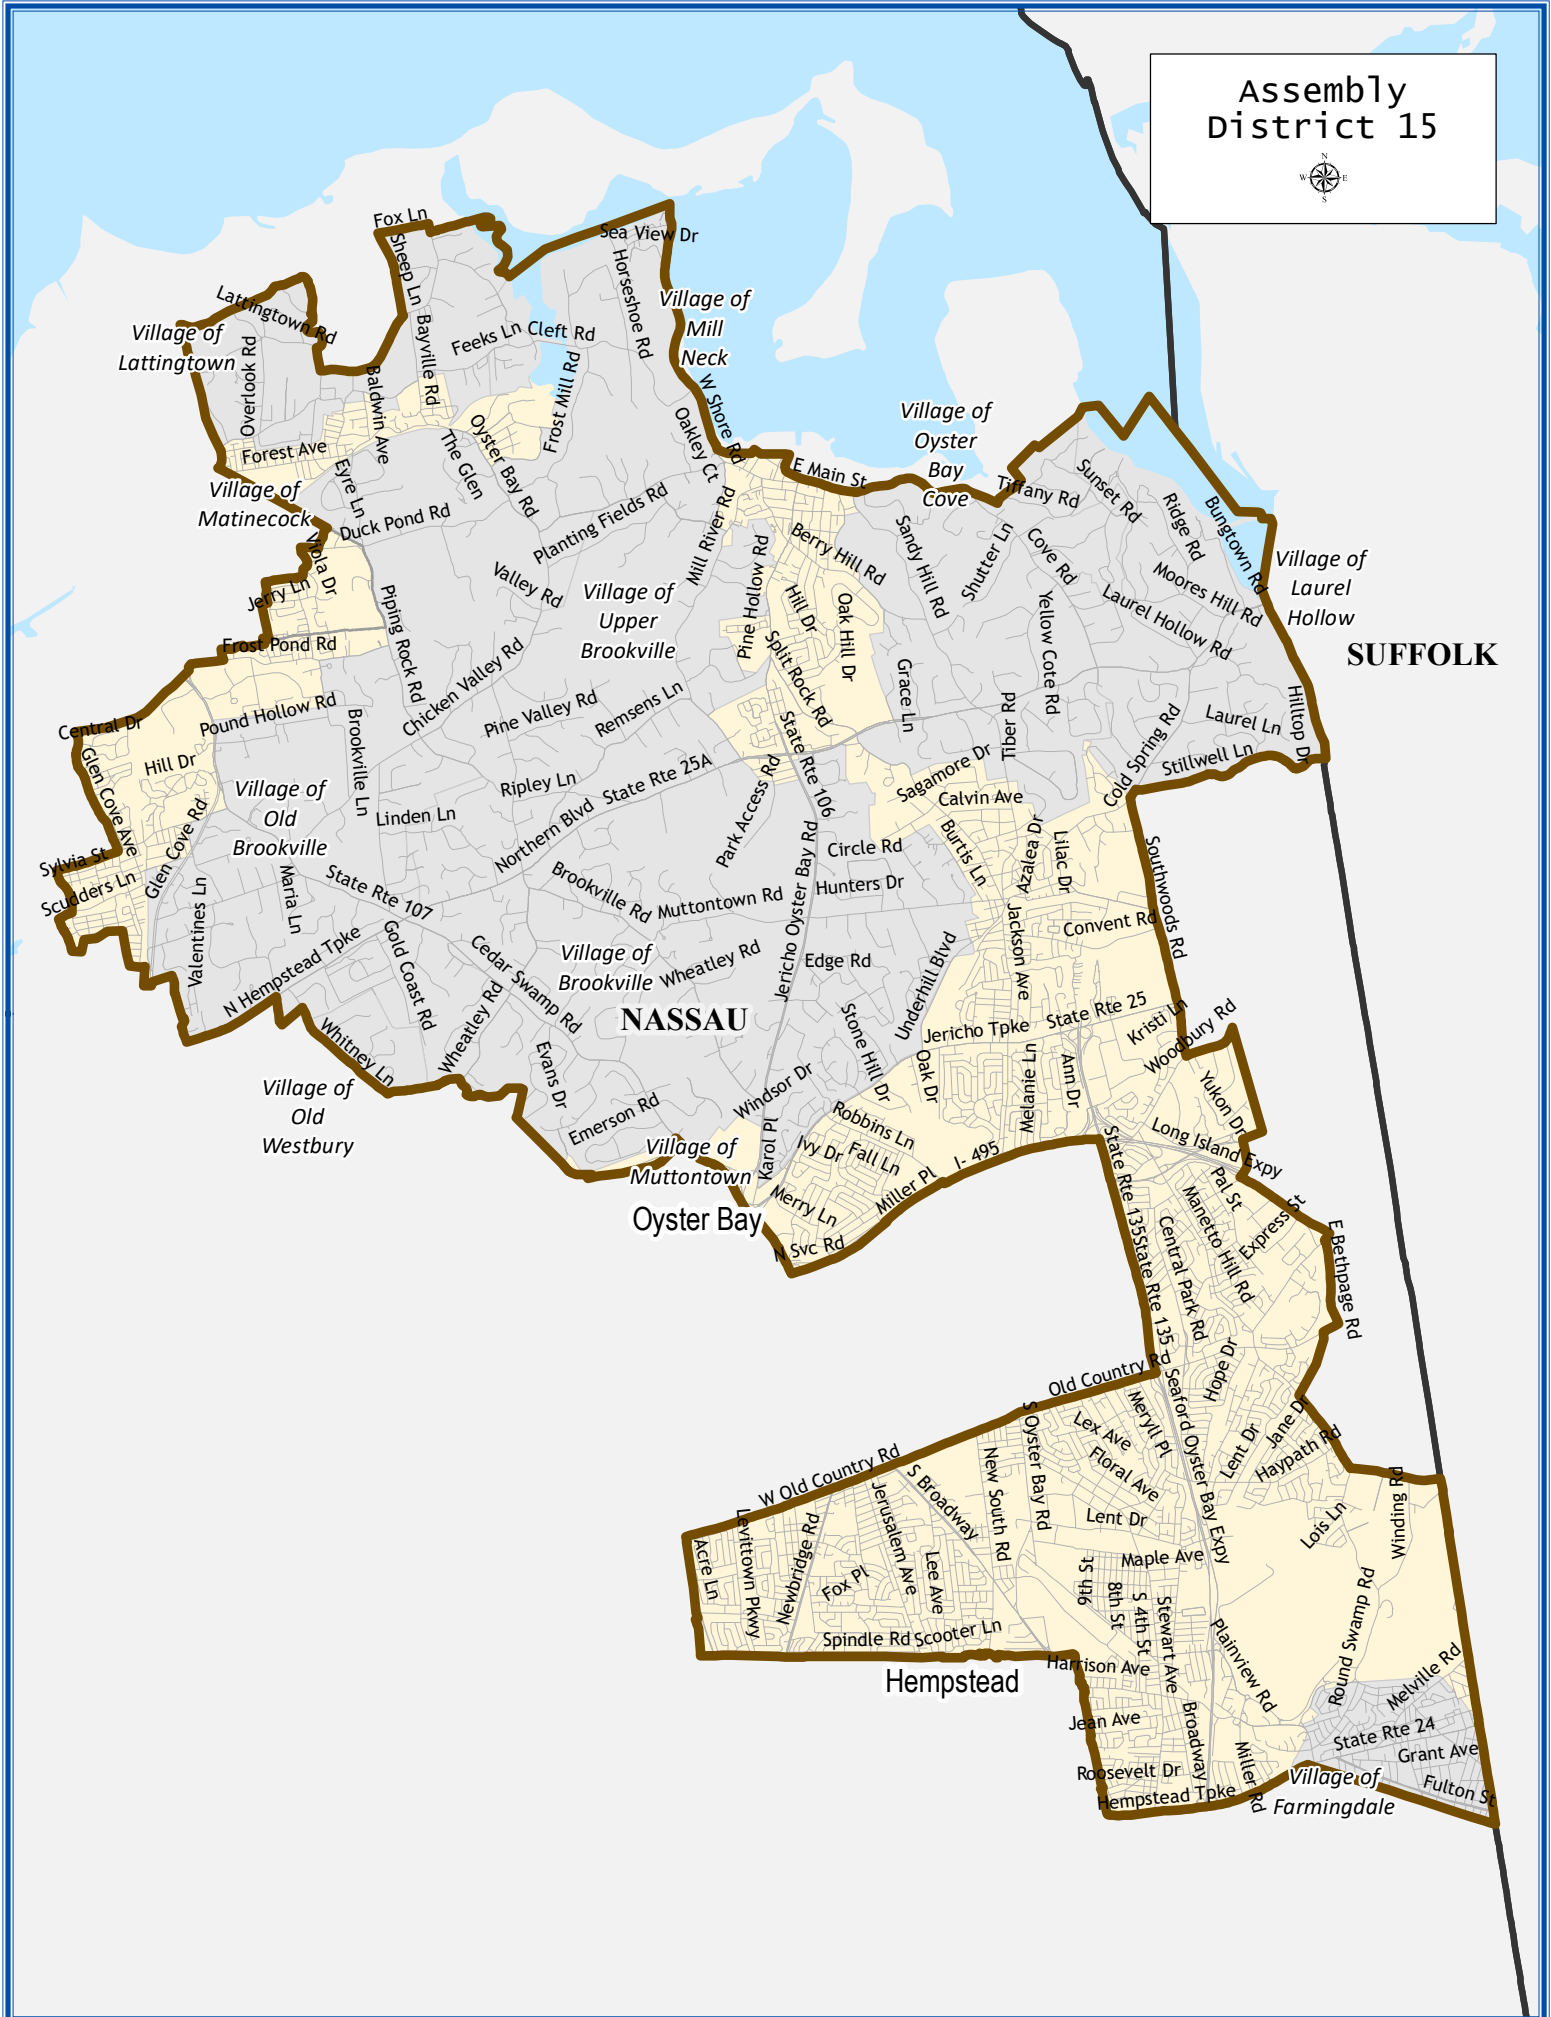

Assembly District 15

Assembly District 15

Total population : 132,330

Deviation : -2,296

Deviation Percentage : -1.71

	NH White	NH Black	Hispanic	NH Asian	NH AmInd	NH Hwn	NH Multi	NH Other
Total	87,227	1,731	13,533	26,057	107	20	2,975	680
% of Total	65.92	1.31	10.23	19.69	0.08	0.02	2.25	0.51
Total 18+	72,150	1,385	9,551	19,309	77	16	1,830	462
% of 18+	68.86	1.32	9.12	18.43	0.07	0.02	1.75	0.44
Department of Justice								
	NH White	NH Black	Hispanic	NH Asian	NH AmInd	NH Hwn	NH Multi	NH Other
Total	87,227	2,063	13,533	27,147	351	32	543	1,434
% of Total	65.92	1.56	10.23	20.51	0.27	0.02	0.41	1.08
Total 18+	72,150	1,579	9,551	19,814	286	26	398	976
% of 18+	68.86	1.51	9.12	18.91	0.27	0.02	0.38	0.93