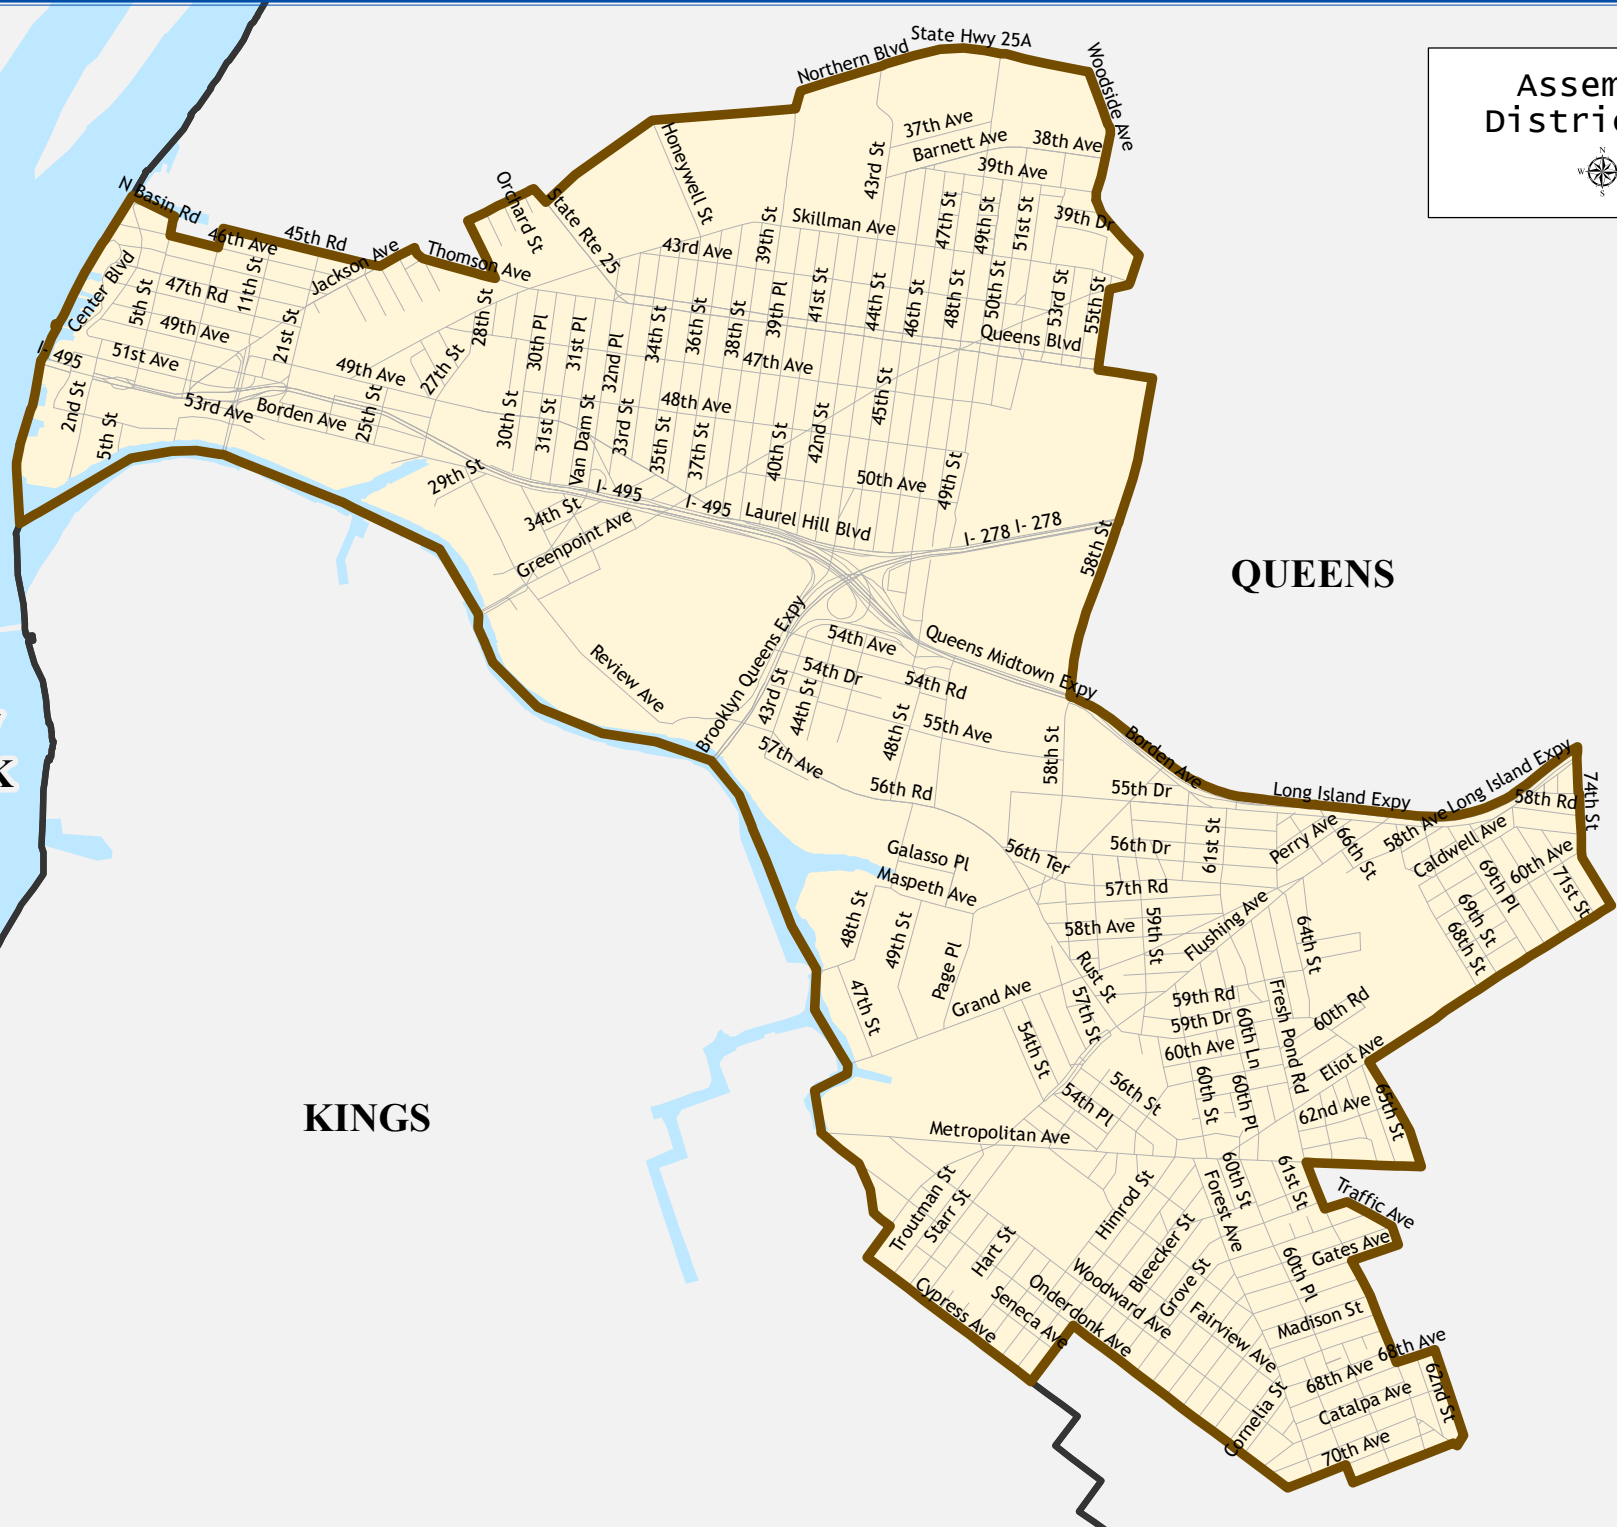

Assembly District 37

QUEENS

NEW YORK

KINGS

Assembly District 37

Total population : 140,424

Deviation : 5,798

Deviation Percentage : 4.31

	NH White	NH Black	Hispanic	NH Asian	NH AmInd	NH Hwn	NH Multi	NH Other
Total	59,546	3,683	45,865	25,768	122	71	3,938	1,431
% of Total	42.40	2.62	32.66	18.35	0.09	0.05	2.80	1.02
Total 18+	51,767	3,043	36,194	22,123	96	59	2,637	1,016
% of 18+	44.27	2.60	30.95	18.92	0.08	0.05	2.26	0.87
Department of Justice								
	NH White	NH Black	Hispanic	NH Asian	NH AmInd	NH Hwn	NH Multi	NH Other
Total	59,546	4,181	45,865	27,331	359	89	889	2,164
% of Total	42.40	2.98	32.66	19.46	0.26	0.06	0.63	1.54
Total 18+	51,767	3,350	36,194	22,995	306	74	641	1,608
% of 18+	44.27	2.86	30.95	19.66	0.26	0.06	0.55	1.38