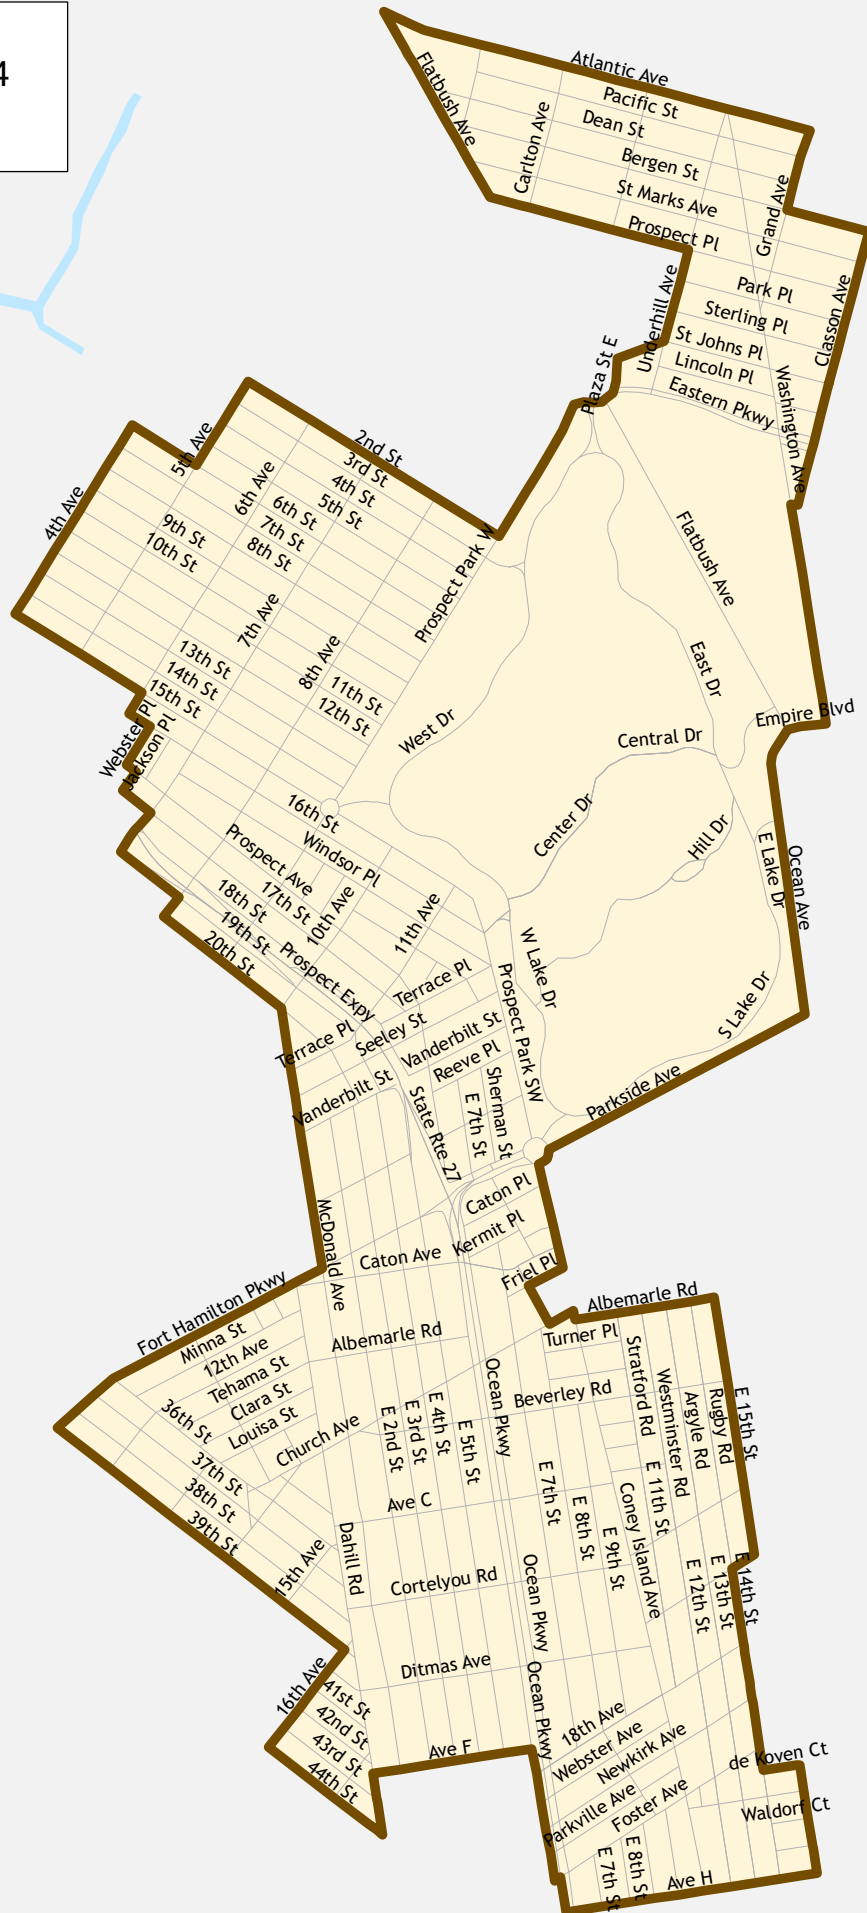

Assembly District 44

KINGS

Assembly District 44

Total population : 140,346

Deviation : 5,720

Deviation Percentage : 4.25

	NH White	NH Black	Hispanic	NH Asian	NH AmInd	NH Hwn	NH Multi	NH Other
Total	73,078	12,186	19,994	25,709	134	23	7,458	1,764
% of Total	52.07	8.68	14.25	18.32	0.10	0.02	5.31	1.26
Total 18+	57,455	10,379	15,245	19,689	106	20	4,543	1,141
% of 18+	52.92	9.56	14.04	18.13	0.10	0.02	4.18	1.05
Department of Justice								
	NH White	NH Black	Hispanic	NH Asian	NH AmInd	NH Hwn	NH Multi	NH Other
Total	73,078	13,211	19,994	29,193	358	31	1,443	3,038
% of Total	52.07	9.41	14.25	20.80	0.26	0.02	1.03	2.16
Total 18+	57,455	10,978	15,245	21,502	304	28	1,048	2,018
% of 18+	52.92	10.11	14.04	19.80	0.28	0.03	0.97	1.86