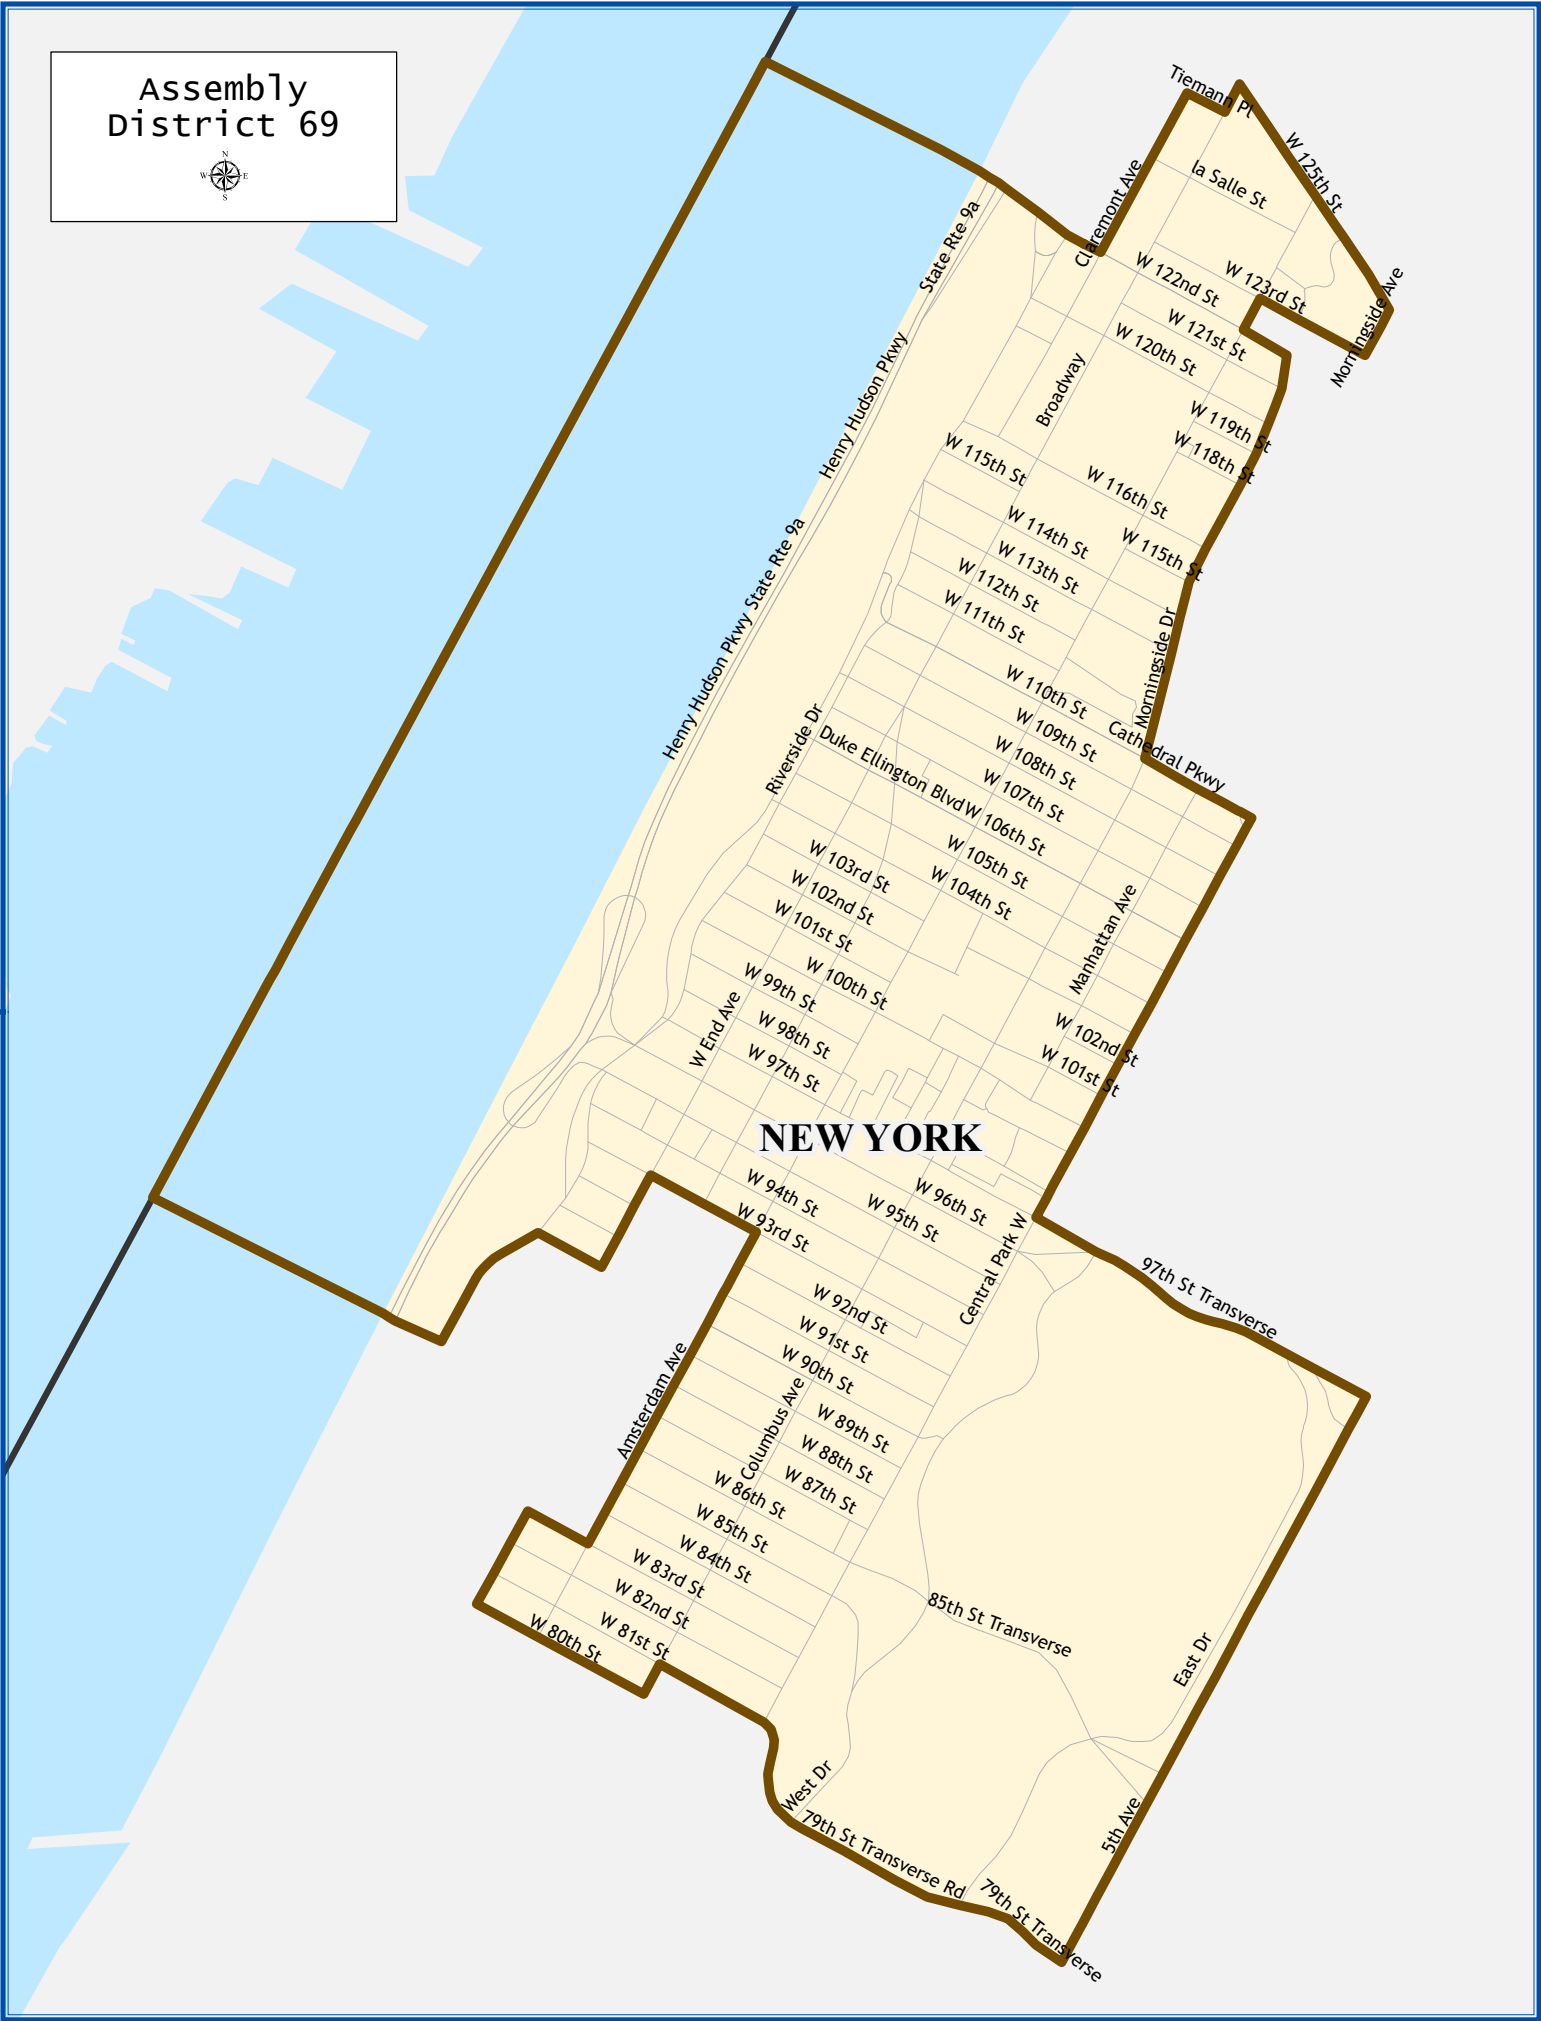

# Assembly District 69

## Assembly District 69

Total population : 140,847  
 Deviation : 6,221  
 Deviation Percentage : 4.62

	NH White	NH Black	Hispanic	NH Asian	NH AmInd	NH Hwn	NH Multi	NH Other
Total	73,257	15,090	28,183	16,721	181	26	6,105	1,284
% of Total	52.01	10.71	20.01	11.87	0.13	0.02	4.33	0.91
Total 18+	64,567	13,057	23,704	15,344	171	24	4,364	1,074
% of 18+	52.79	10.68	19.38	12.55	0.14	0.02	3.57	0.88
Department of Justice								
	NH White	NH Black	Hispanic	NH Asian	NH AmInd	NH Hwn	NH Multi	NH Other
Total	73,257	16,267	28,183	19,024	515	64	1,027	2,510
% of Total	52.01	11.55	20.01	13.51	0.37	0.05	0.73	1.78
Total 18+	64,567	13,926	23,704	16,676	459	51	836	2,086
% of 18+	52.79	11.39	19.38	13.63	0.38	0.04	0.68	1.71