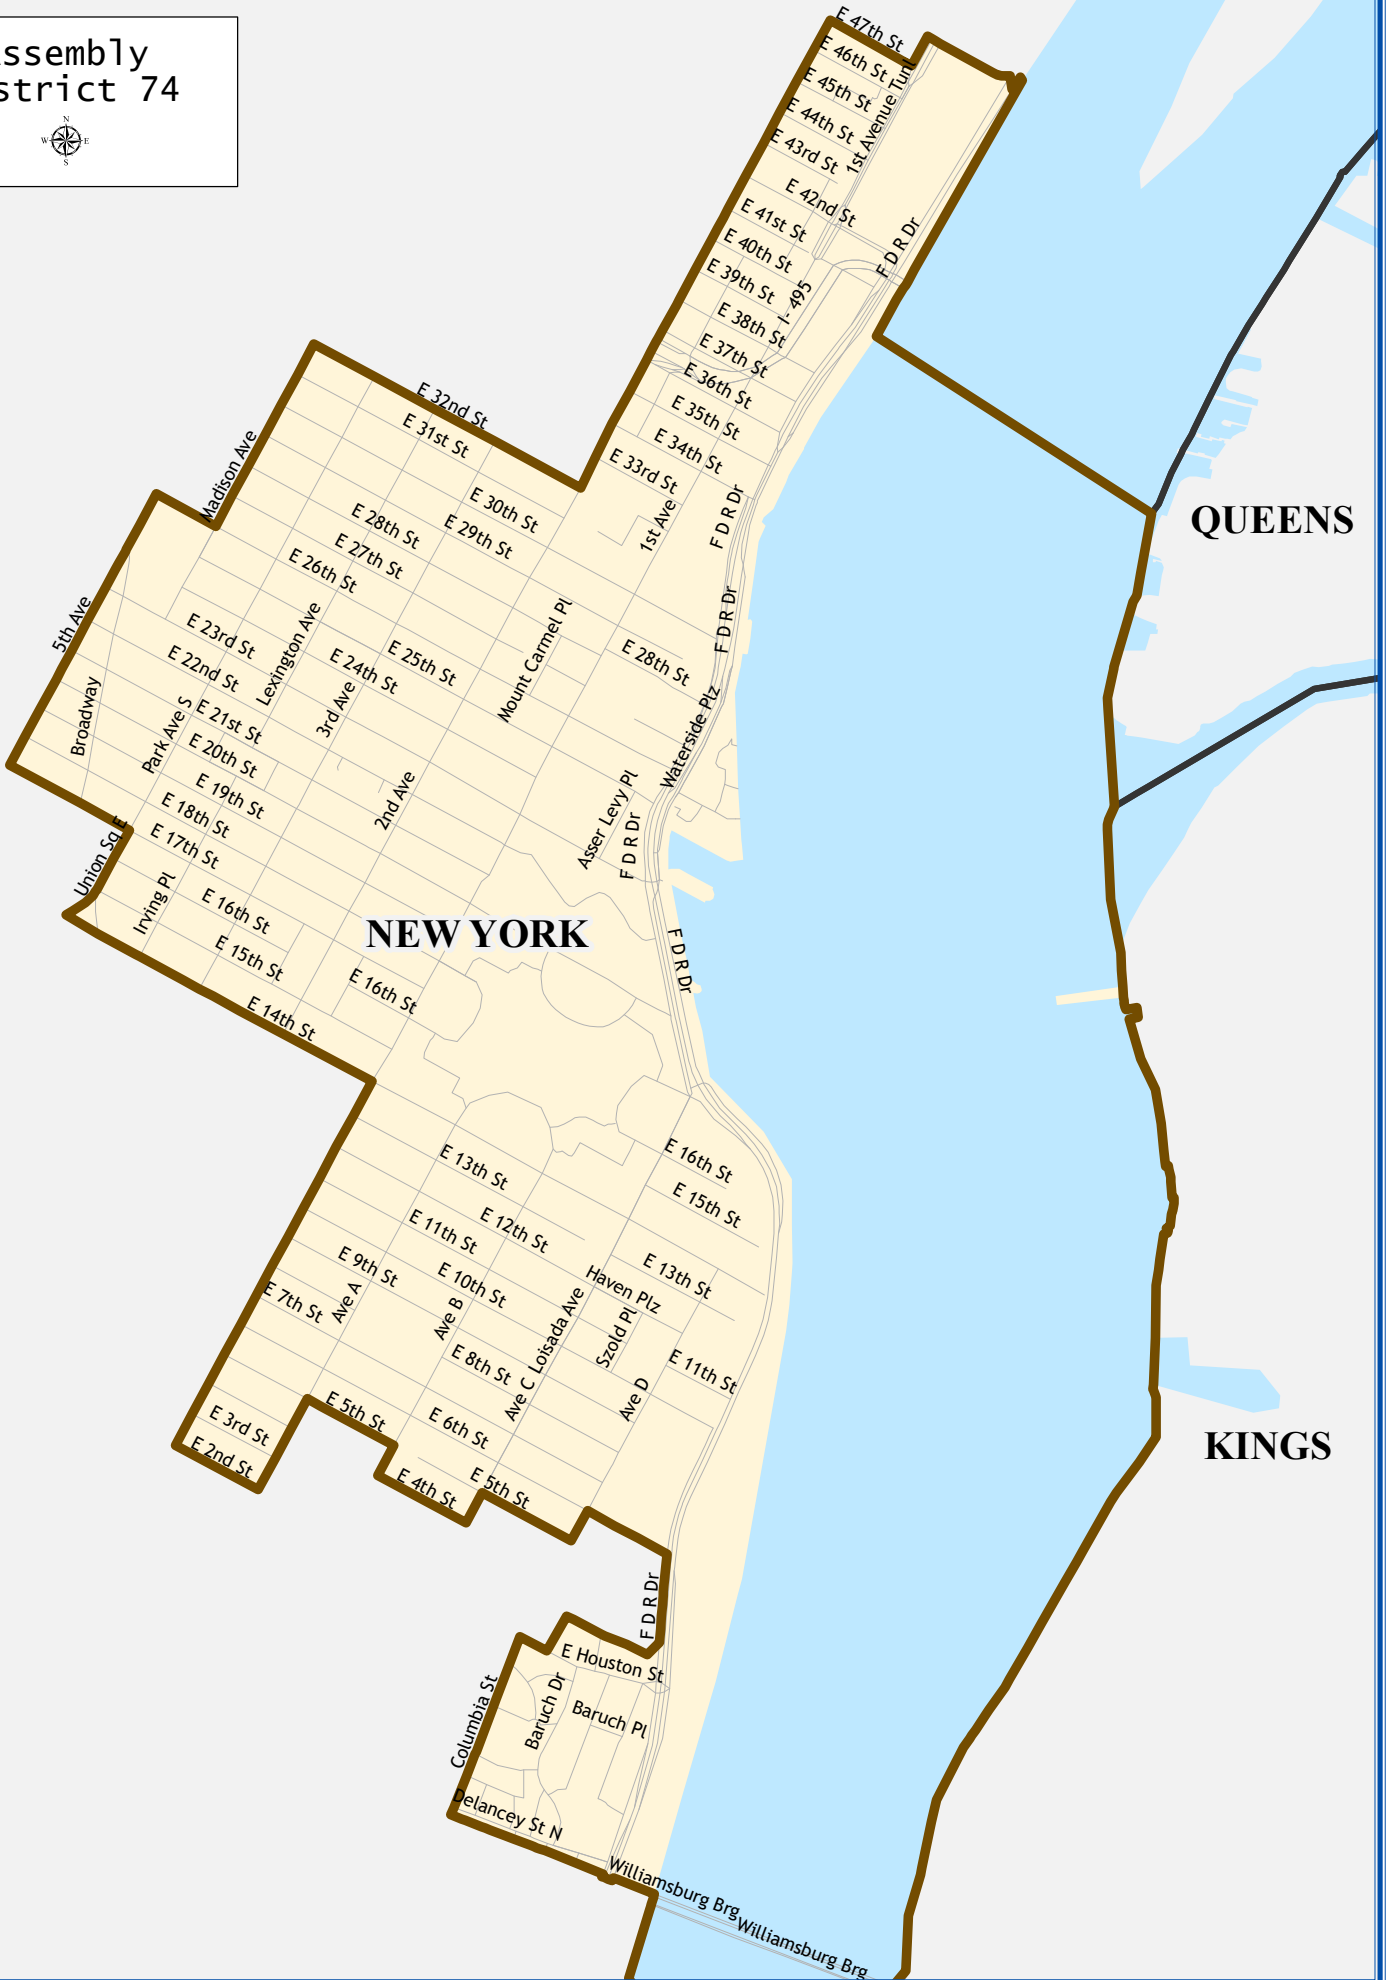

Assembly District 74

Assembly District 74

Total population : 141,074

Deviation : 6,448

Deviation Percentage : 4.79

	NH White	NH Black	Hispanic	NH Asian	NH AmInd	NH Hwn	NH Multi	NH Other
Total	78,457	8,647	23,166	23,684	159	191	5,607	1,163
% of Total	55.61	6.13	16.42	16.79	0.11	0.14	3.97	0.82
Total 18+	72,633	7,214	19,532	21,623	143	180	4,187	918
% of 18+	57.45	5.71	15.45	17.10	0.11	0.14	3.31	0.73
Department of Justice								
	NH White	NH Black	Hispanic	NH Asian	NH AmInd	NH Hwn	NH Multi	NH Other
Total	78,457	9,558	23,166	26,075	414	211	926	2,267
% of Total	55.61	6.78	16.42	18.48	0.29	0.15	0.66	1.61
Total 18+	72,633	7,912	19,532	23,168	379	196	740	1,870
% of 18+	57.45	6.26	15.45	18.32	0.30	0.16	0.59	1.48