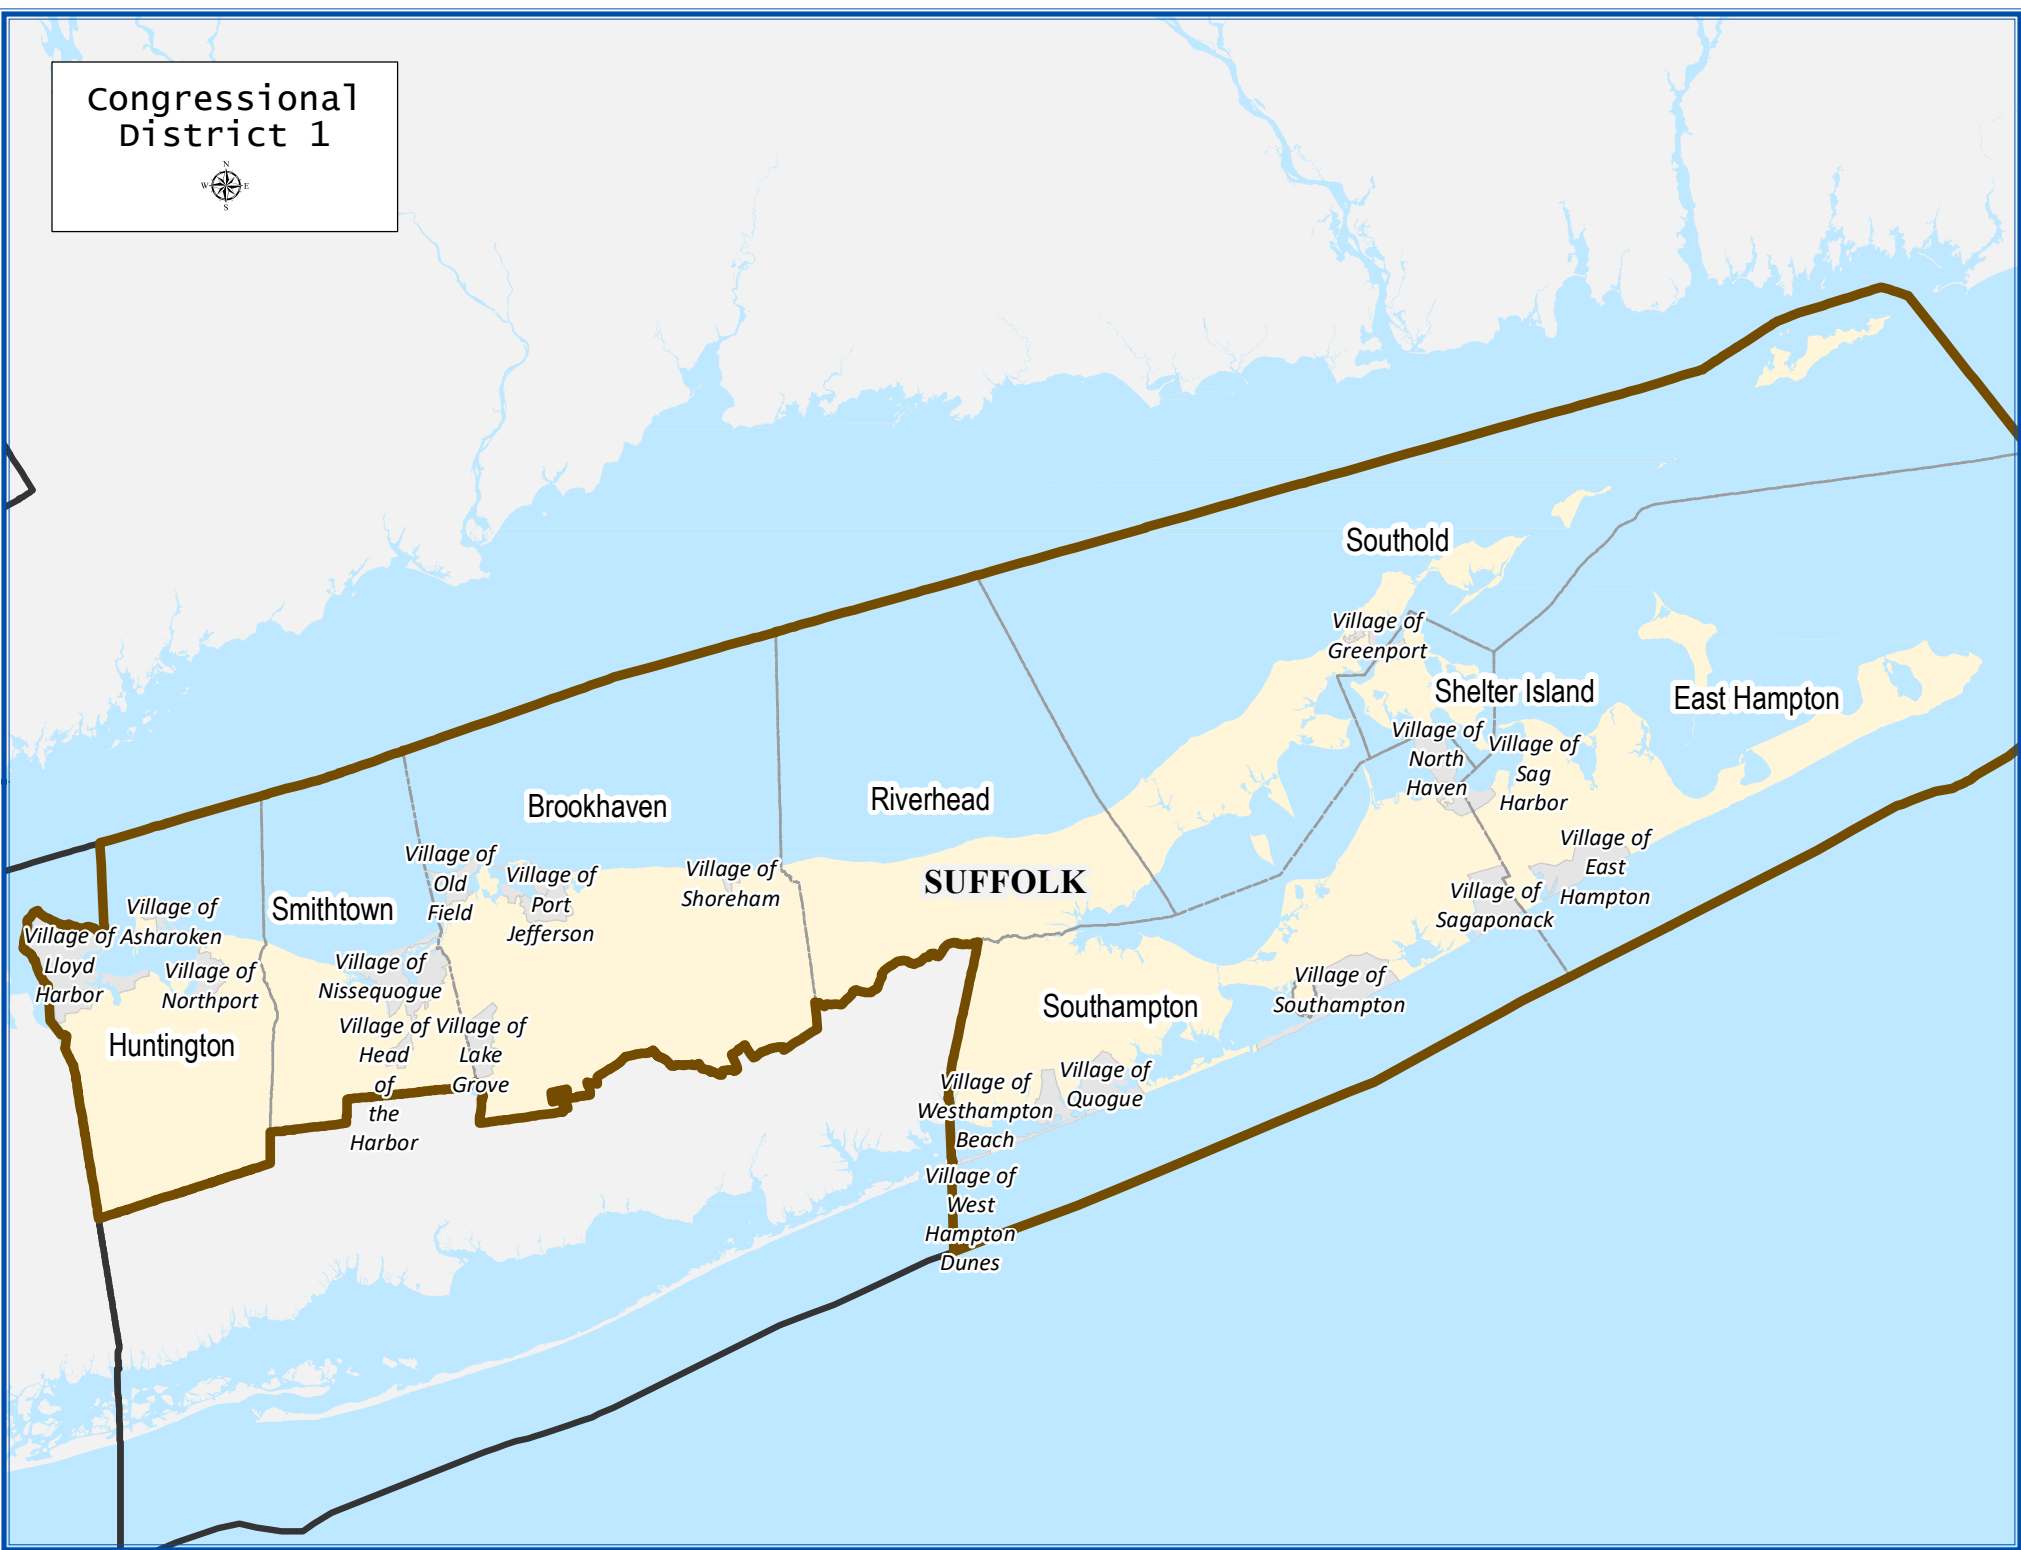

Congressional District 1

Congressional District 1

Total population : 776,971

Deviation : 0

Deviation Percentage : 0.00

	NH White	NH Black	Hispanic	NH Asian	NH AmInd	NH Hwn	NH Multi	NH Other
Total	556,131	33,486	120,450	40,129	1,555	127	21,016	4,077
% of Total	71.58	4.31	15.50	5.16	0.20	0.02	2.70	0.52
Total 18+	464,464	27,050	83,977	32,199	1,197	98	13,107	2,803
% of 18+	74.33	4.33	13.44	5.15	0.19	0.02	2.10	0.45
Department of Justice								
	NH White	NH Black	Hispanic	NH Asian	NH AmInd	NH Hwn	NH Multi	NH Other
Total	556,131	37,286	120,450	45,407	3,986	269	3,764	9,678
% of Total	71.58	4.80	15.50	5.84	0.51	0.03	0.48	1.25
Total 18+	464,464	28,863	83,977	34,854	3,104	201	2,653	6,779
% of 18+	74.33	4.62	13.44	5.58	0.50	0.03	0.42	1.08