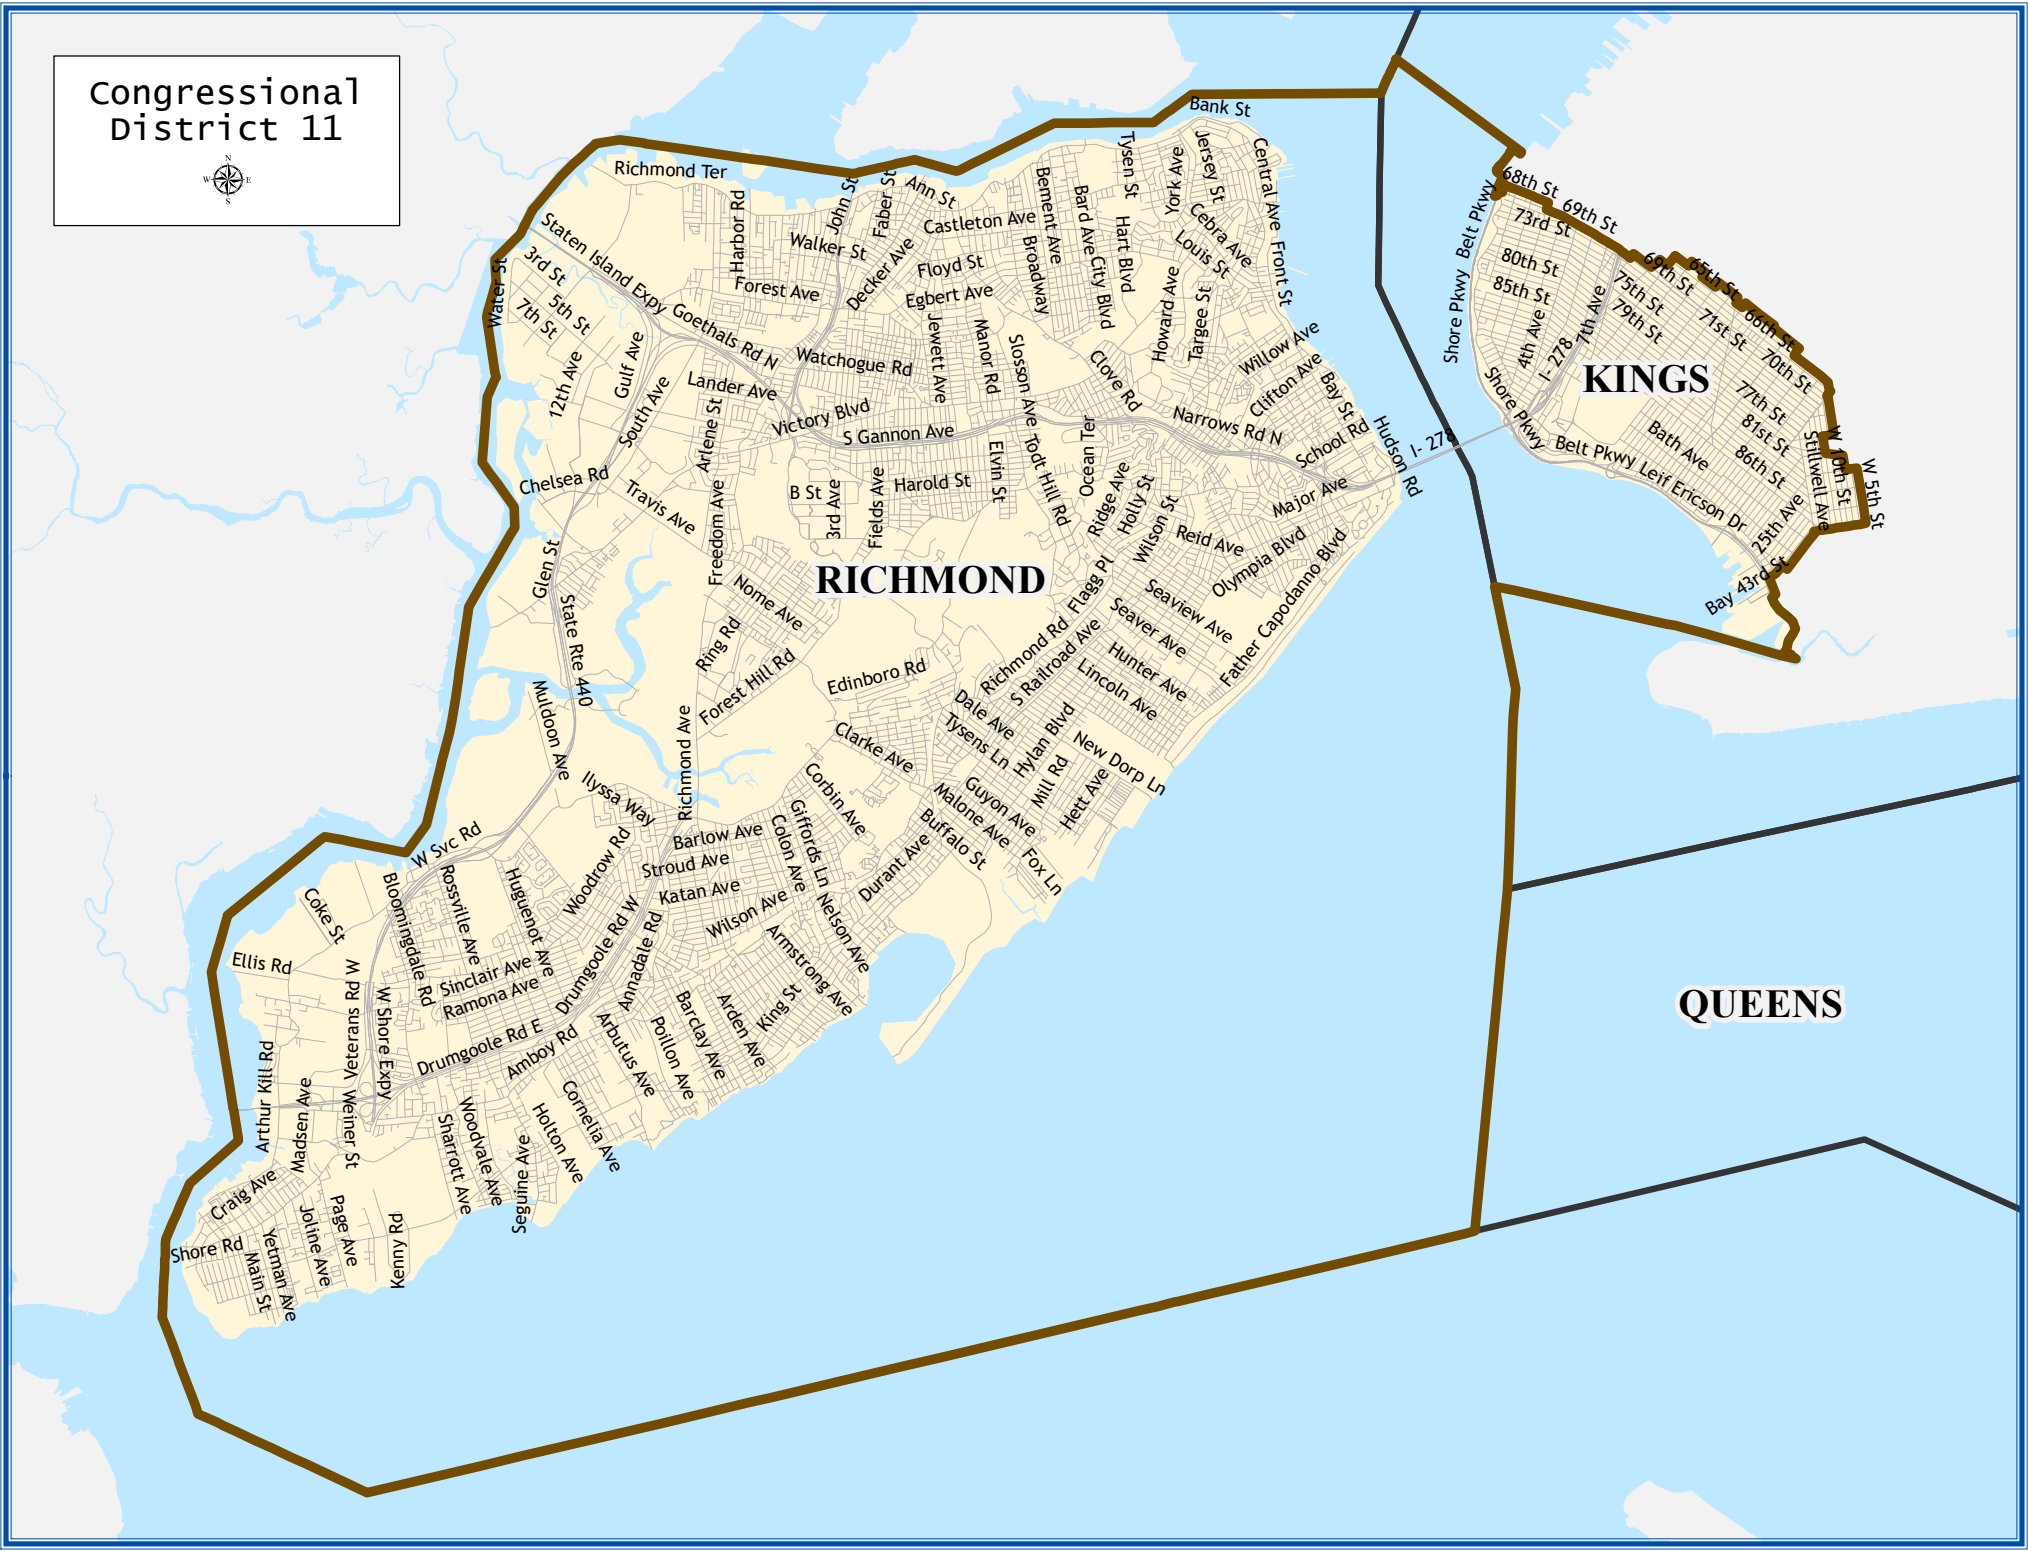

Congressional District 11

RICHMOND

KINGS

QUEENS

Congressional District 11

Total population : 776,971

Deviation : 0

Deviation Percentage : 0.00

	NH White	NH Black	Hispanic	NH Asian	NH AmInd	NH Hwn	NH Multi	NH Other
Total	399,675	50,658	142,031	160,301	796	177	18,651	4,682
% of Total	51.44	6.52	18.28	20.63	0.10	0.02	2.40	0.60
Total 18+	331,023	38,287	100,842	126,026	588	144	12,279	3,237
% of 18+	54.05	6.25	16.47	20.58	0.10	0.02	2.00	0.53
Department of Justice								
	NH White	NH Black	Hispanic	NH Asian	NH AmInd	NH Hwn	NH Multi	NH Other
Total	399,675	54,311	142,031	167,473	2,013	308	3,946	7,214
% of Total	51.44	6.99	18.28	21.55	0.26	0.04	0.51	0.93
Total 18+	331,023	40,408	100,842	130,355	1,540	256	2,905	5,097
% of 18+	54.05	6.60	16.47	21.29	0.25	0.04	0.47	0.83