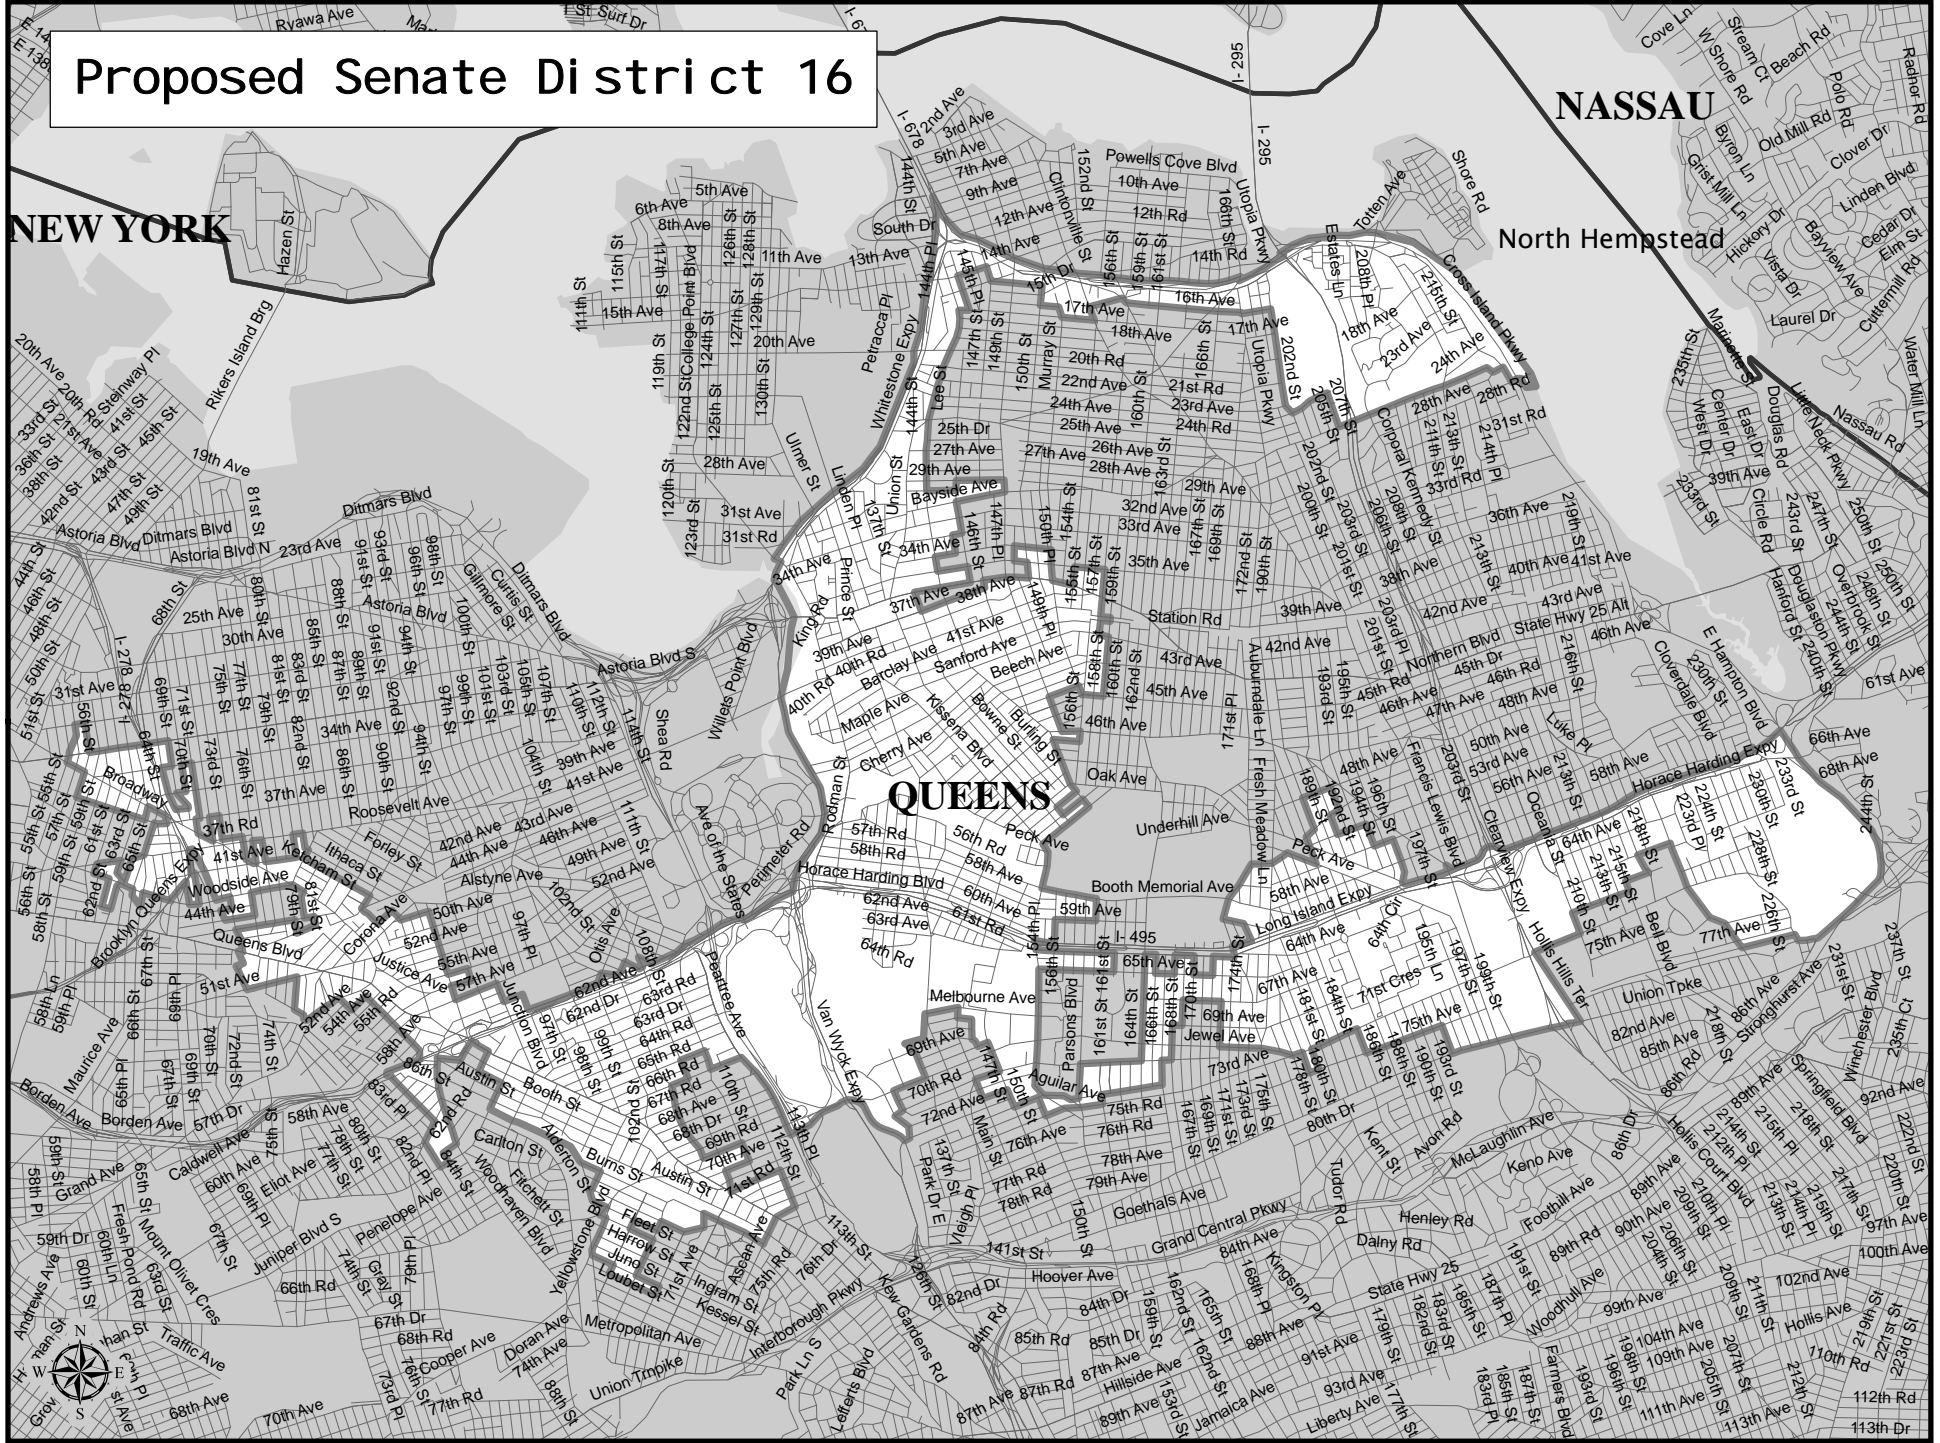

Proposed Senate District 16

NEW YORK

NASSAU

North Hempstead

QUEENS

Senate District 16

Adjusted Total Population : 319,114
Deviation : 11,758
Deviation Percentage : 3.83

	NH White	NH Black	Hispanic	NH Asian	NH Amlnd	NH Hwn	NH Multi	NH Other	Unknown
Total	84,853	9,527	51,368	165,395	391	118	6,410	1,048	4
% of Total	26.59	2.99	16.10	51.83	0.12	0.04	2.01	0.33	0.00
Total 18+	74,105	8,145	40,728	136,813	211	108	4,668	759	4
% of 18+	27.91	3.07	15.34	51.52	0.08	0.04	1.76	0.29	0.00