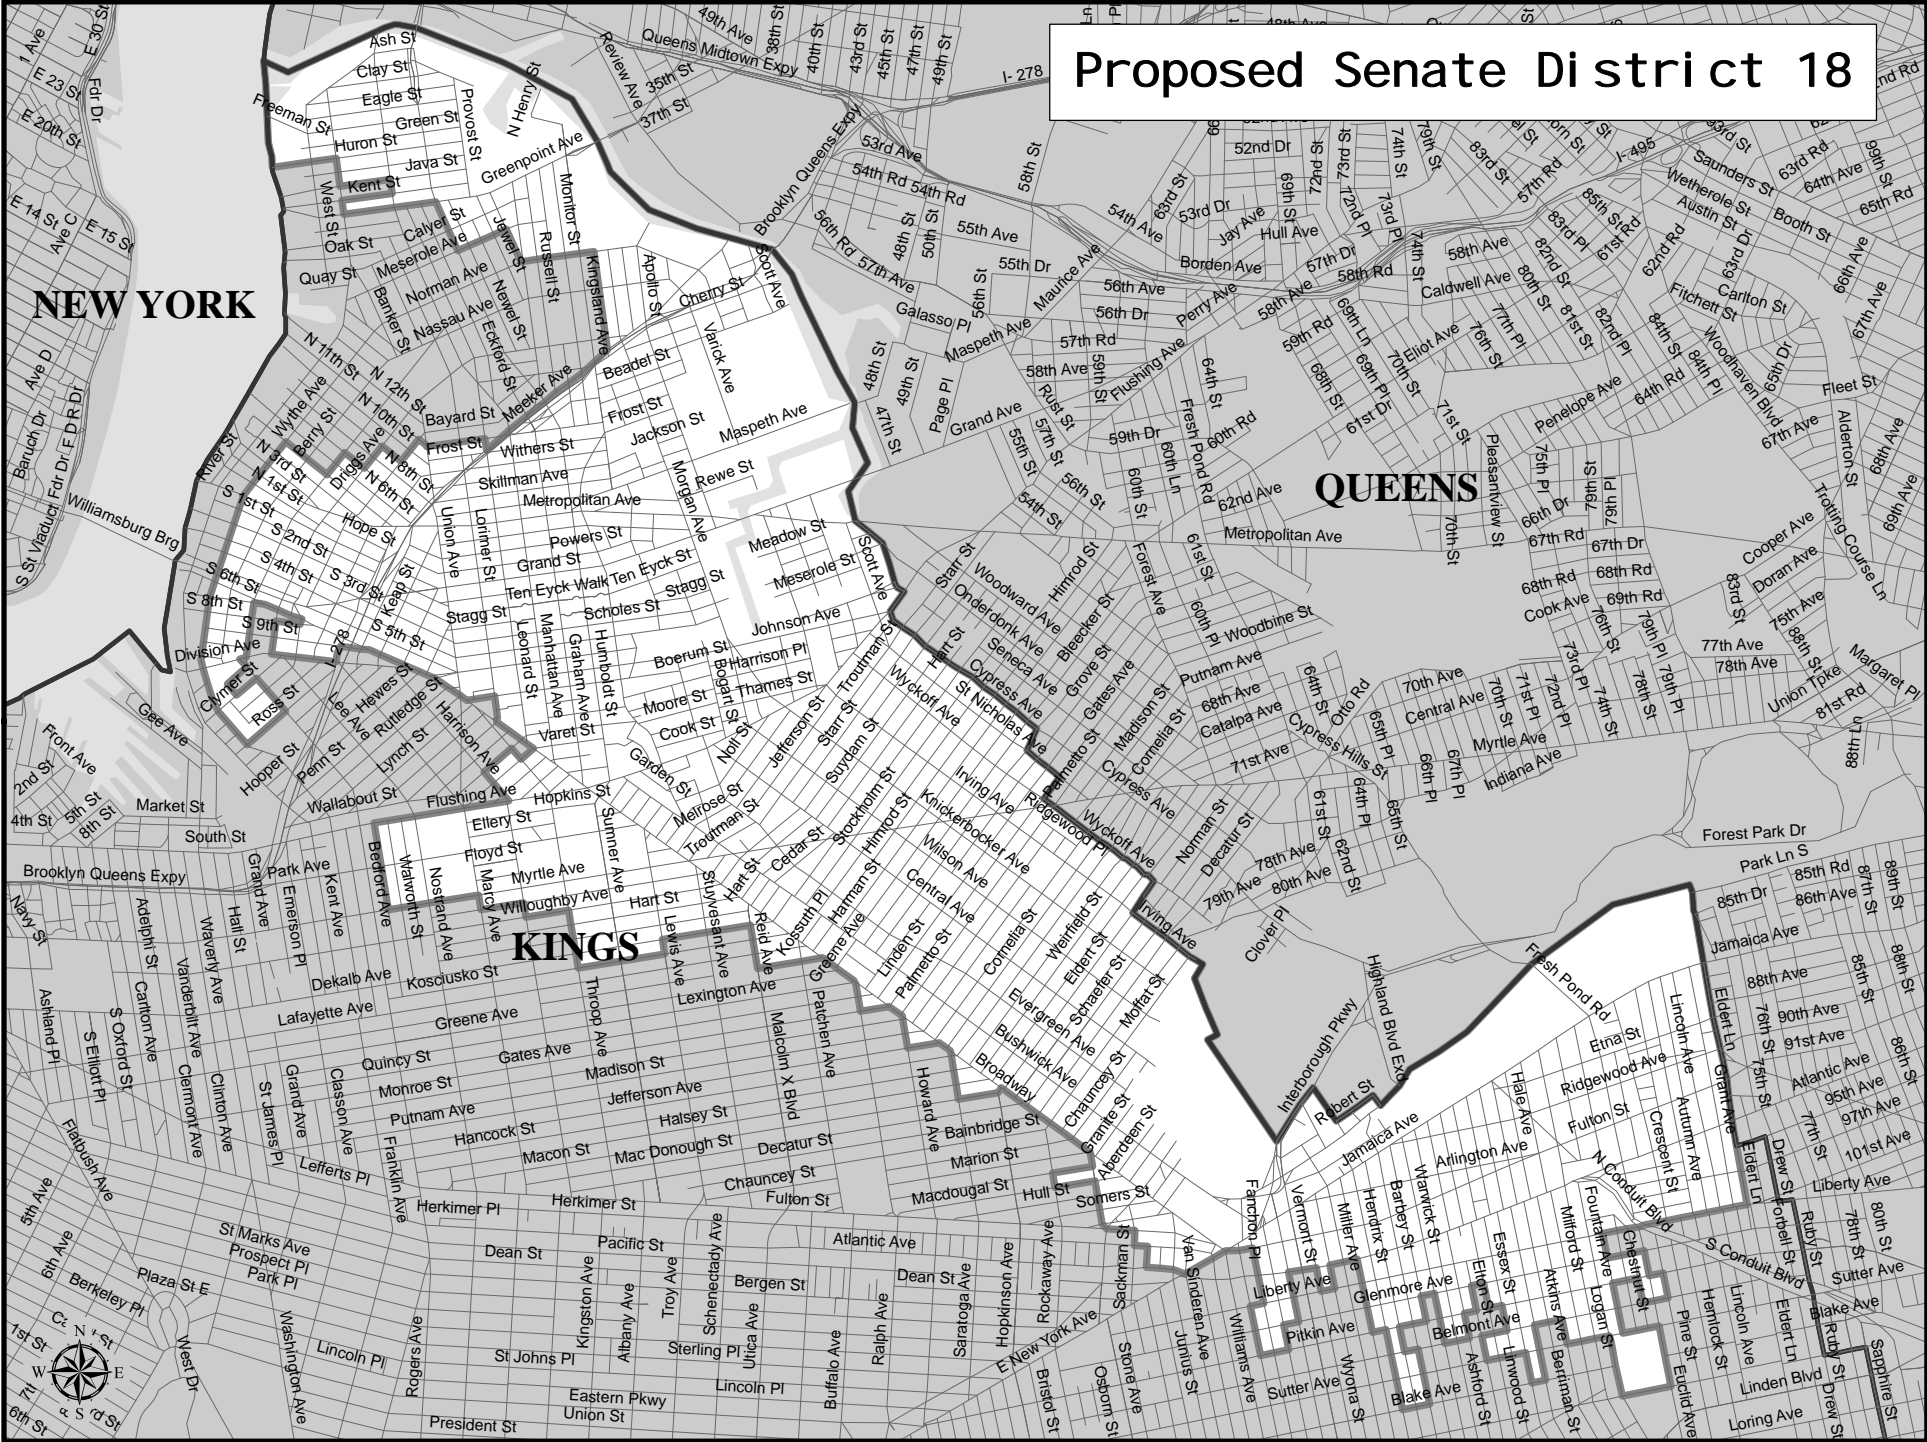

Proposed Senate District 18

NEW YORK

QUEENS

KINGS

Senate District 18

Adjusted Total Population : 318,022
Deviation : 10,666
Deviation Percentage : 3.47

	NH White	NH Black	Hispanic	NH Asian	NH Amlnd	NH Hwn	NH Multi	NH Other	Unknown
Total	56,895	65,614	170,733	16,758	775	114	4,291	2,838	4
% of Total	17.89	20.63	53.69	5.27	0.24	0.04	1.35	0.89	0.00
Total 18+	50,561	48,465	123,989	13,920	528	88	3,316	1,988	4
% of 18+	20.82	19.96	51.05	5.73	0.22	0.04	1.37	0.82	0.00