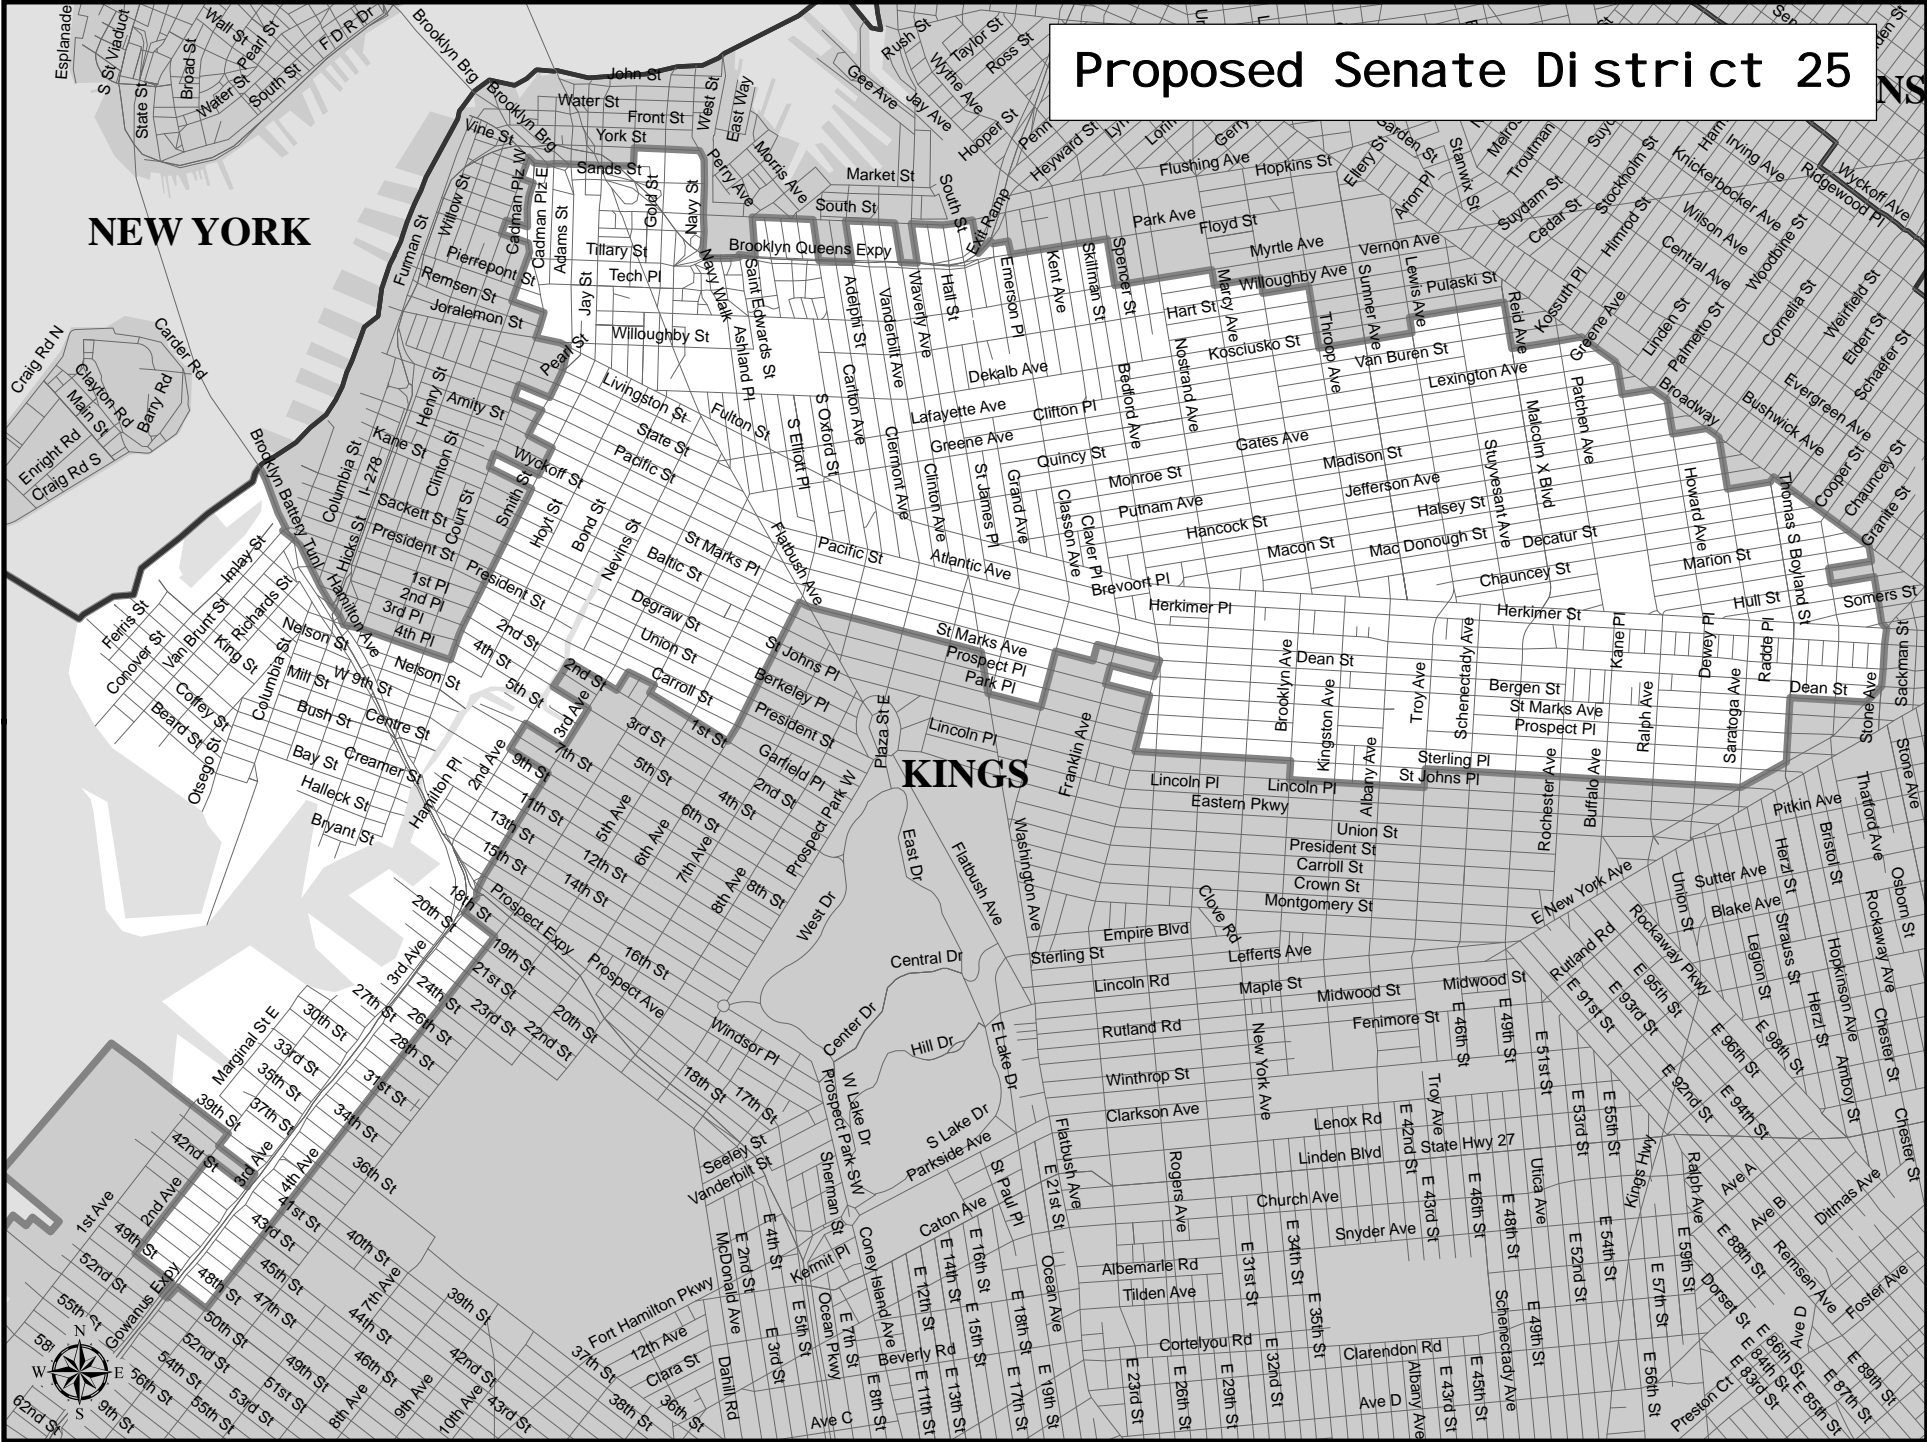

Proposed Senate District 25

NEW YORK

KINGS

Senate District 25

Adjusted Total Population : 318,021
Deviation : 10,665
Deviation Percentage : 3.47

	NH White	NH Black	Hispanic	NH Asian	NH Amlnd	NH Hwn	NH Multi	NH Other	Unknown
Total	62,665	176,752	57,722	11,757	829	112	7,108	1,063	13
% of Total	19.70	55.58	18.15	3.70	0.26	0.04	2.24	0.33	0.00
Total 18+	53,316	136,645	42,559	10,121	653	89	5,040	762	13
% of 18+	21.40	54.83	17.08	4.06	0.26	0.04	2.02	0.31	0.01