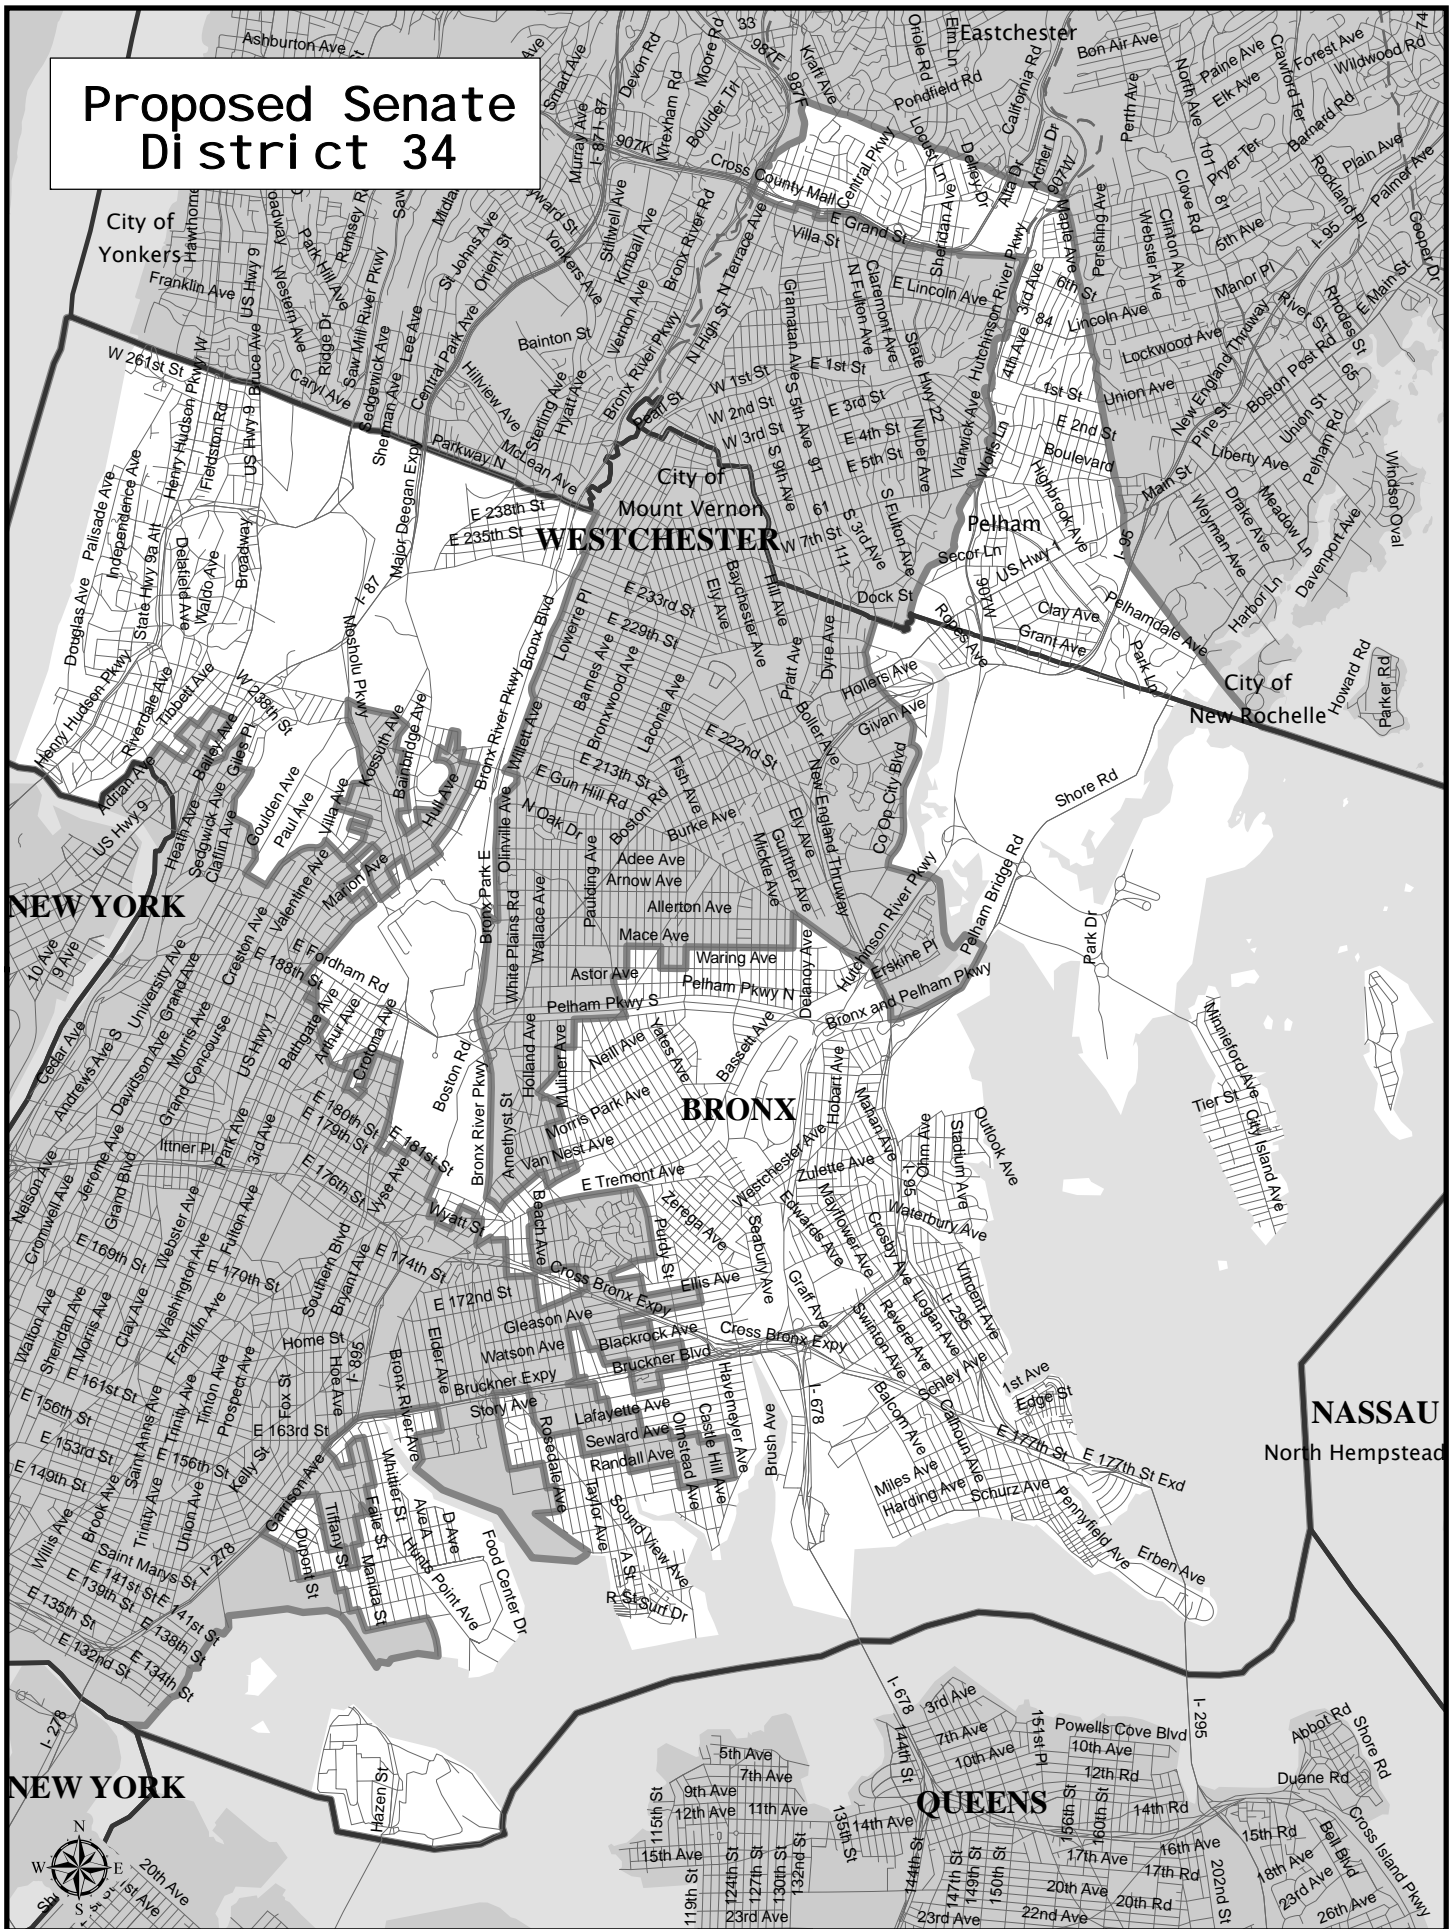

Proposed Senate District 34

NEW YORK

NEW YORK

NASSAU
North Hempstead

QUEENS

Senate District 34

Adjusted Total Population : 318,021
Deviation : 10,665
Deviation Percentage : 3.47

	NH White	NH Black	Hispanic	NH Asian	NH Amlnd	NH Hwn	NH Multi	NH Other	Unknown
Total	123,431	44,106	122,752	20,239	631	105	4,321	2,432	4
% of Total	38.81	13.87	38.60	6.36	0.20	0.03	1.36	0.76	0.00
Total 18+	105,641	35,347	89,194	15,814	418	87	2,839	1,845	4
% of 18+	42.06	14.07	35.51	6.30	0.17	0.03	1.13	0.73	0.00