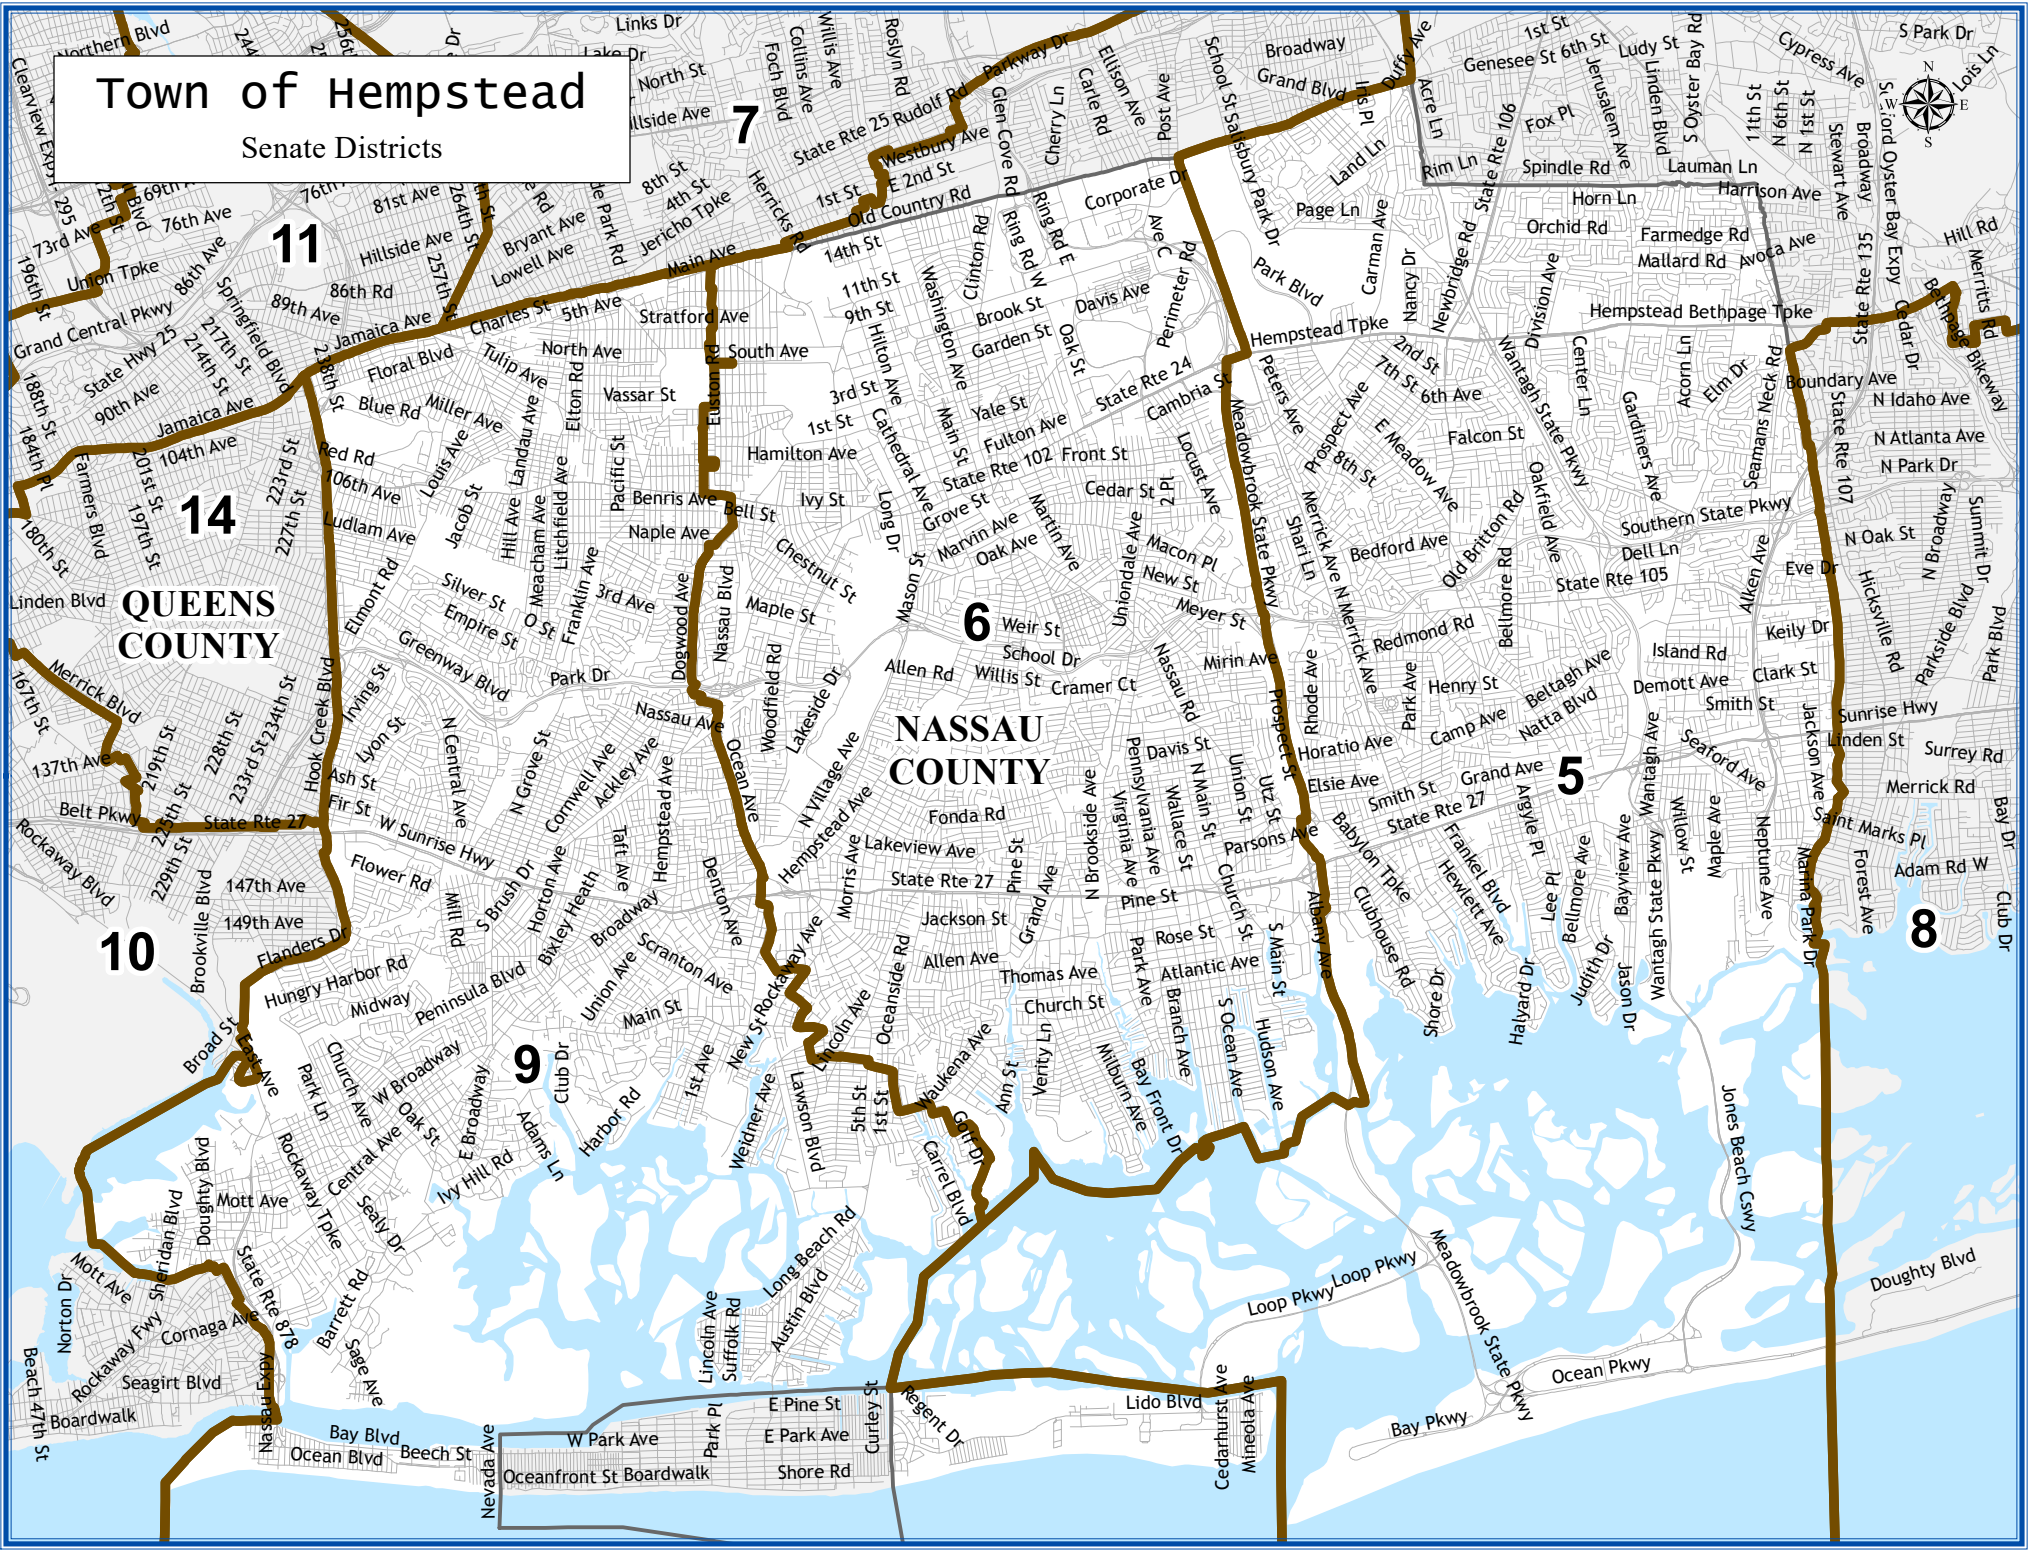

Town of Hempstead

Senate Districts

QUEENS COUNTY

NASSAU COUNTY