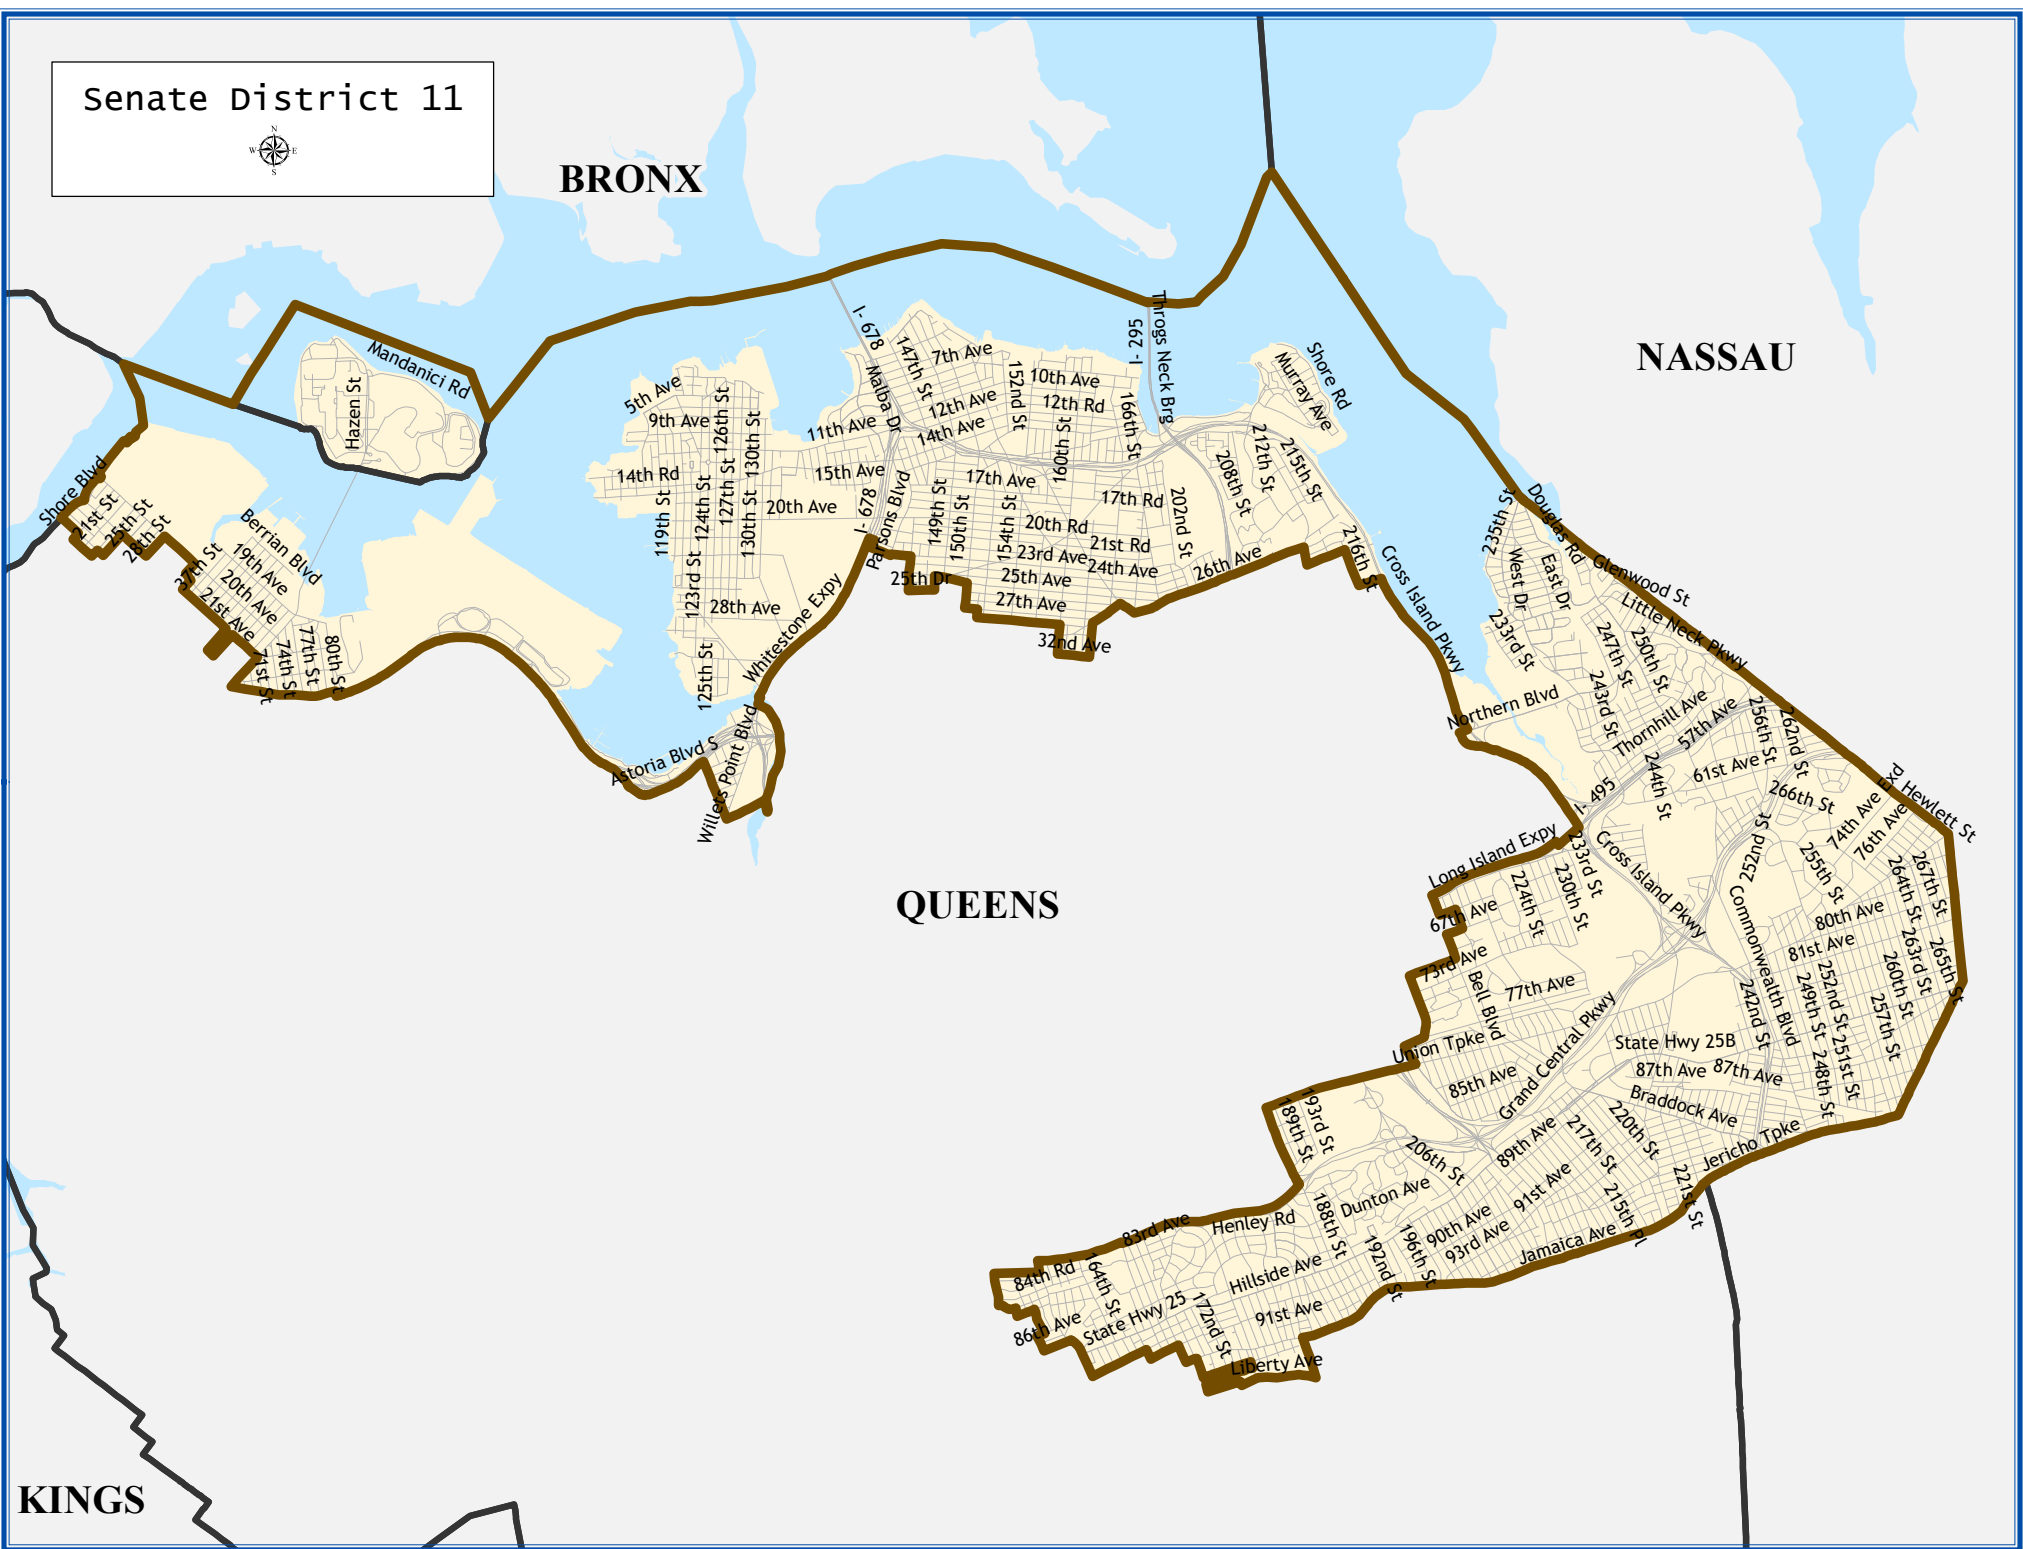

# Senate District 11

**BRONX**

**NASSAU**

**QUEENS**

**KINGS**

## Senate District 11

Total population : 319,736  
 Deviation : -801  
 Deviation Percentage : -0.25

|                       | NH White | NH Black | Hispanic | NH Asian | NH AmInd | NH Hwn | NH Multi | NH Other |
|-----------------------|----------|----------|----------|----------|----------|--------|----------|----------|
| Total                 | 90,601   | 28,240   | 60,663   | 119,464  | 1,103    | 173    | 10,492   | 9,000    |
| % of Total            | 28.34    | 8.83     | 18.97    | 37.36    | 0.34     | 0.05   | 3.28     | 2.81     |
| Total 18+             | 79,251   | 24,104   | 47,146   | 95,383   | 870      | 154    | 8,055    | 7,136    |
| % of 18+              | 30.24    | 9.20     | 17.99    | 36.39    | 0.33     | 0.06   | 3.07     | 2.72     |
| Department of Justice |          |          |          |          |          |        |          |          |
|                       | NH White | NH Black | Hispanic | NH Asian | NH AmInd | NH Hwn | NH Multi | NH Other |
| Total                 | 90,601   | 29,175   | 60,663   | 121,371  | 1,308    | 190    | 6,504    | 9,924    |
| % of Total            | 28.34    | 9.12     | 18.97    | 37.96    | 0.41     | 0.06   | 2.03     | 3.10     |
| Total 18+             | 79,251   | 24,706   | 47,146   | 96,529   | 1,044    | 165    | 5,383    | 7,875    |
| % of 18+              | 30.24    | 9.43     | 17.99    | 36.83    | 0.40     | 0.06   | 2.05     | 3.00     |