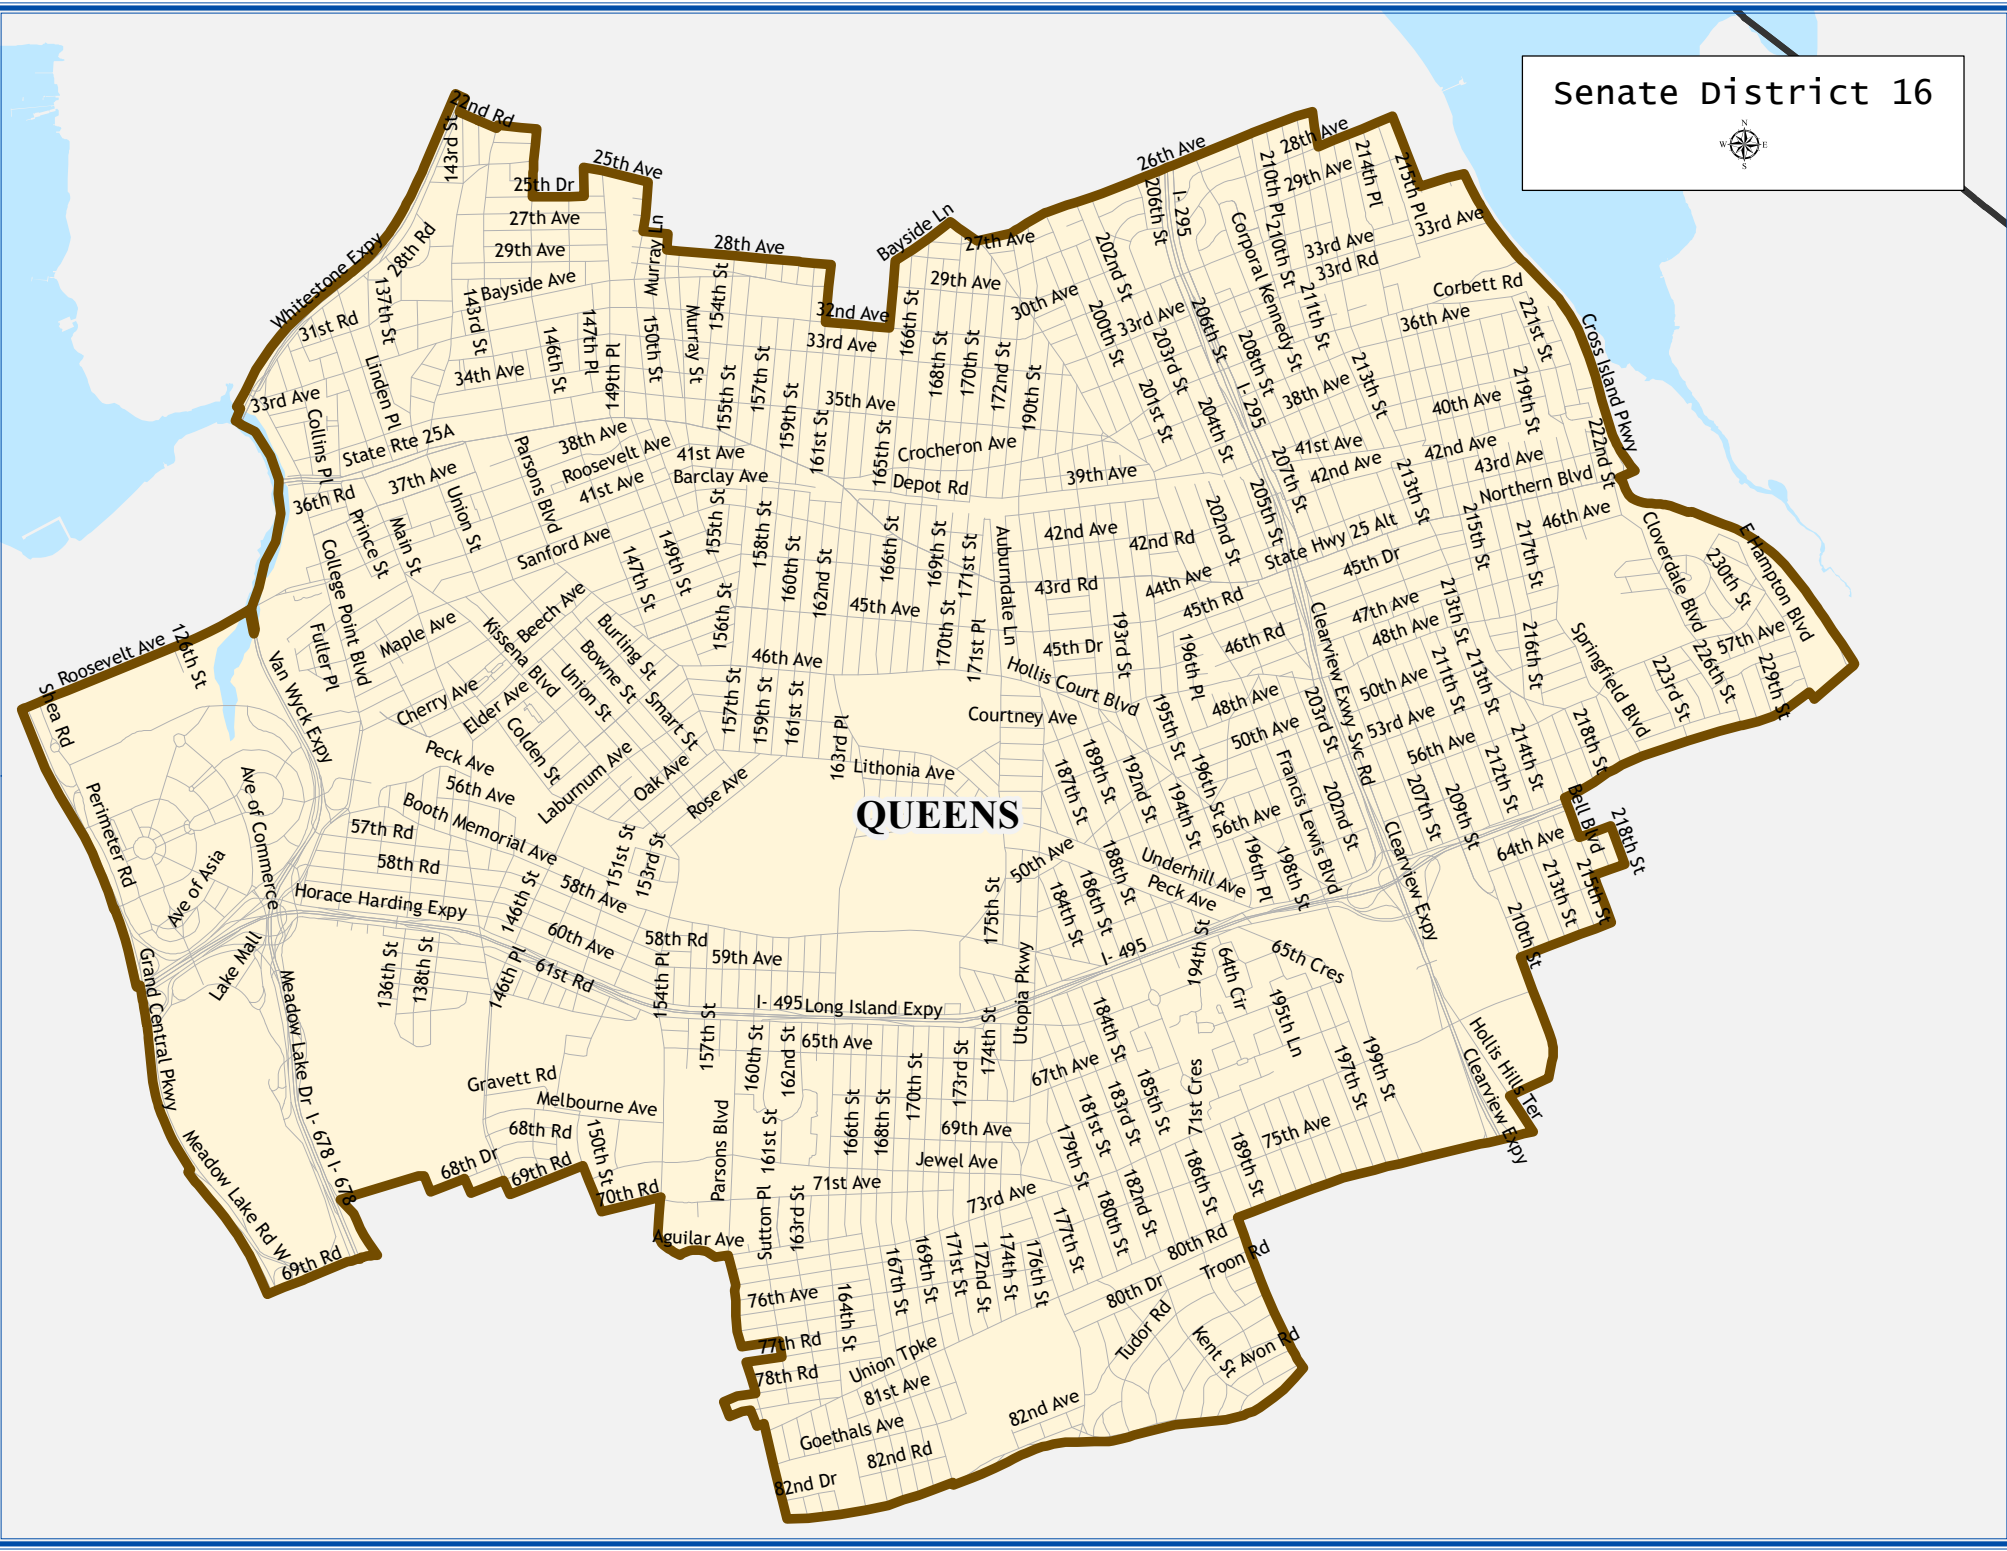

Senate District 16

QUEENS

Map showing street names and district boundaries in Queens, NY. Major roads include I-495 Long Island Expy, I-678, I-67, Grand Central Pkwy, and various local streets such as 1st through 82nd Ave and St.

Senate District 16

Total population : 319,736
 Deviation : -801
 Deviation Percentage : -0.25

	NH White	NH Black	Hispanic	NH Asian	NH AmInd	NH Hwn	NH Multi	NH Other
Total	60,108	12,106	48,720	191,230	237	43	5,245	2,047
% of Total	18.80	3.79	15.24	59.81	0.07	0.01	1.64	0.64
Total 18+	52,011	10,091	38,175	158,792	171	34	3,652	1,438
% of 18+	19.67	3.82	14.44	60.07	0.06	0.01	1.38	0.54
Department of Justice								
	NH White	NH Black	Hispanic	NH Asian	NH AmInd	NH Hwn	NH Multi	NH Other
Total	60,108	12,718	48,720	193,230	409	57	1,888	2,606
% of Total	18.80	3.98	15.24	60.43	0.13	0.02	0.59	0.82
Total 18+	52,011	10,554	38,175	160,027	311	46	1,378	1,862
% of 18+	19.67	3.99	14.44	60.53	0.12	0.02	0.52	0.70