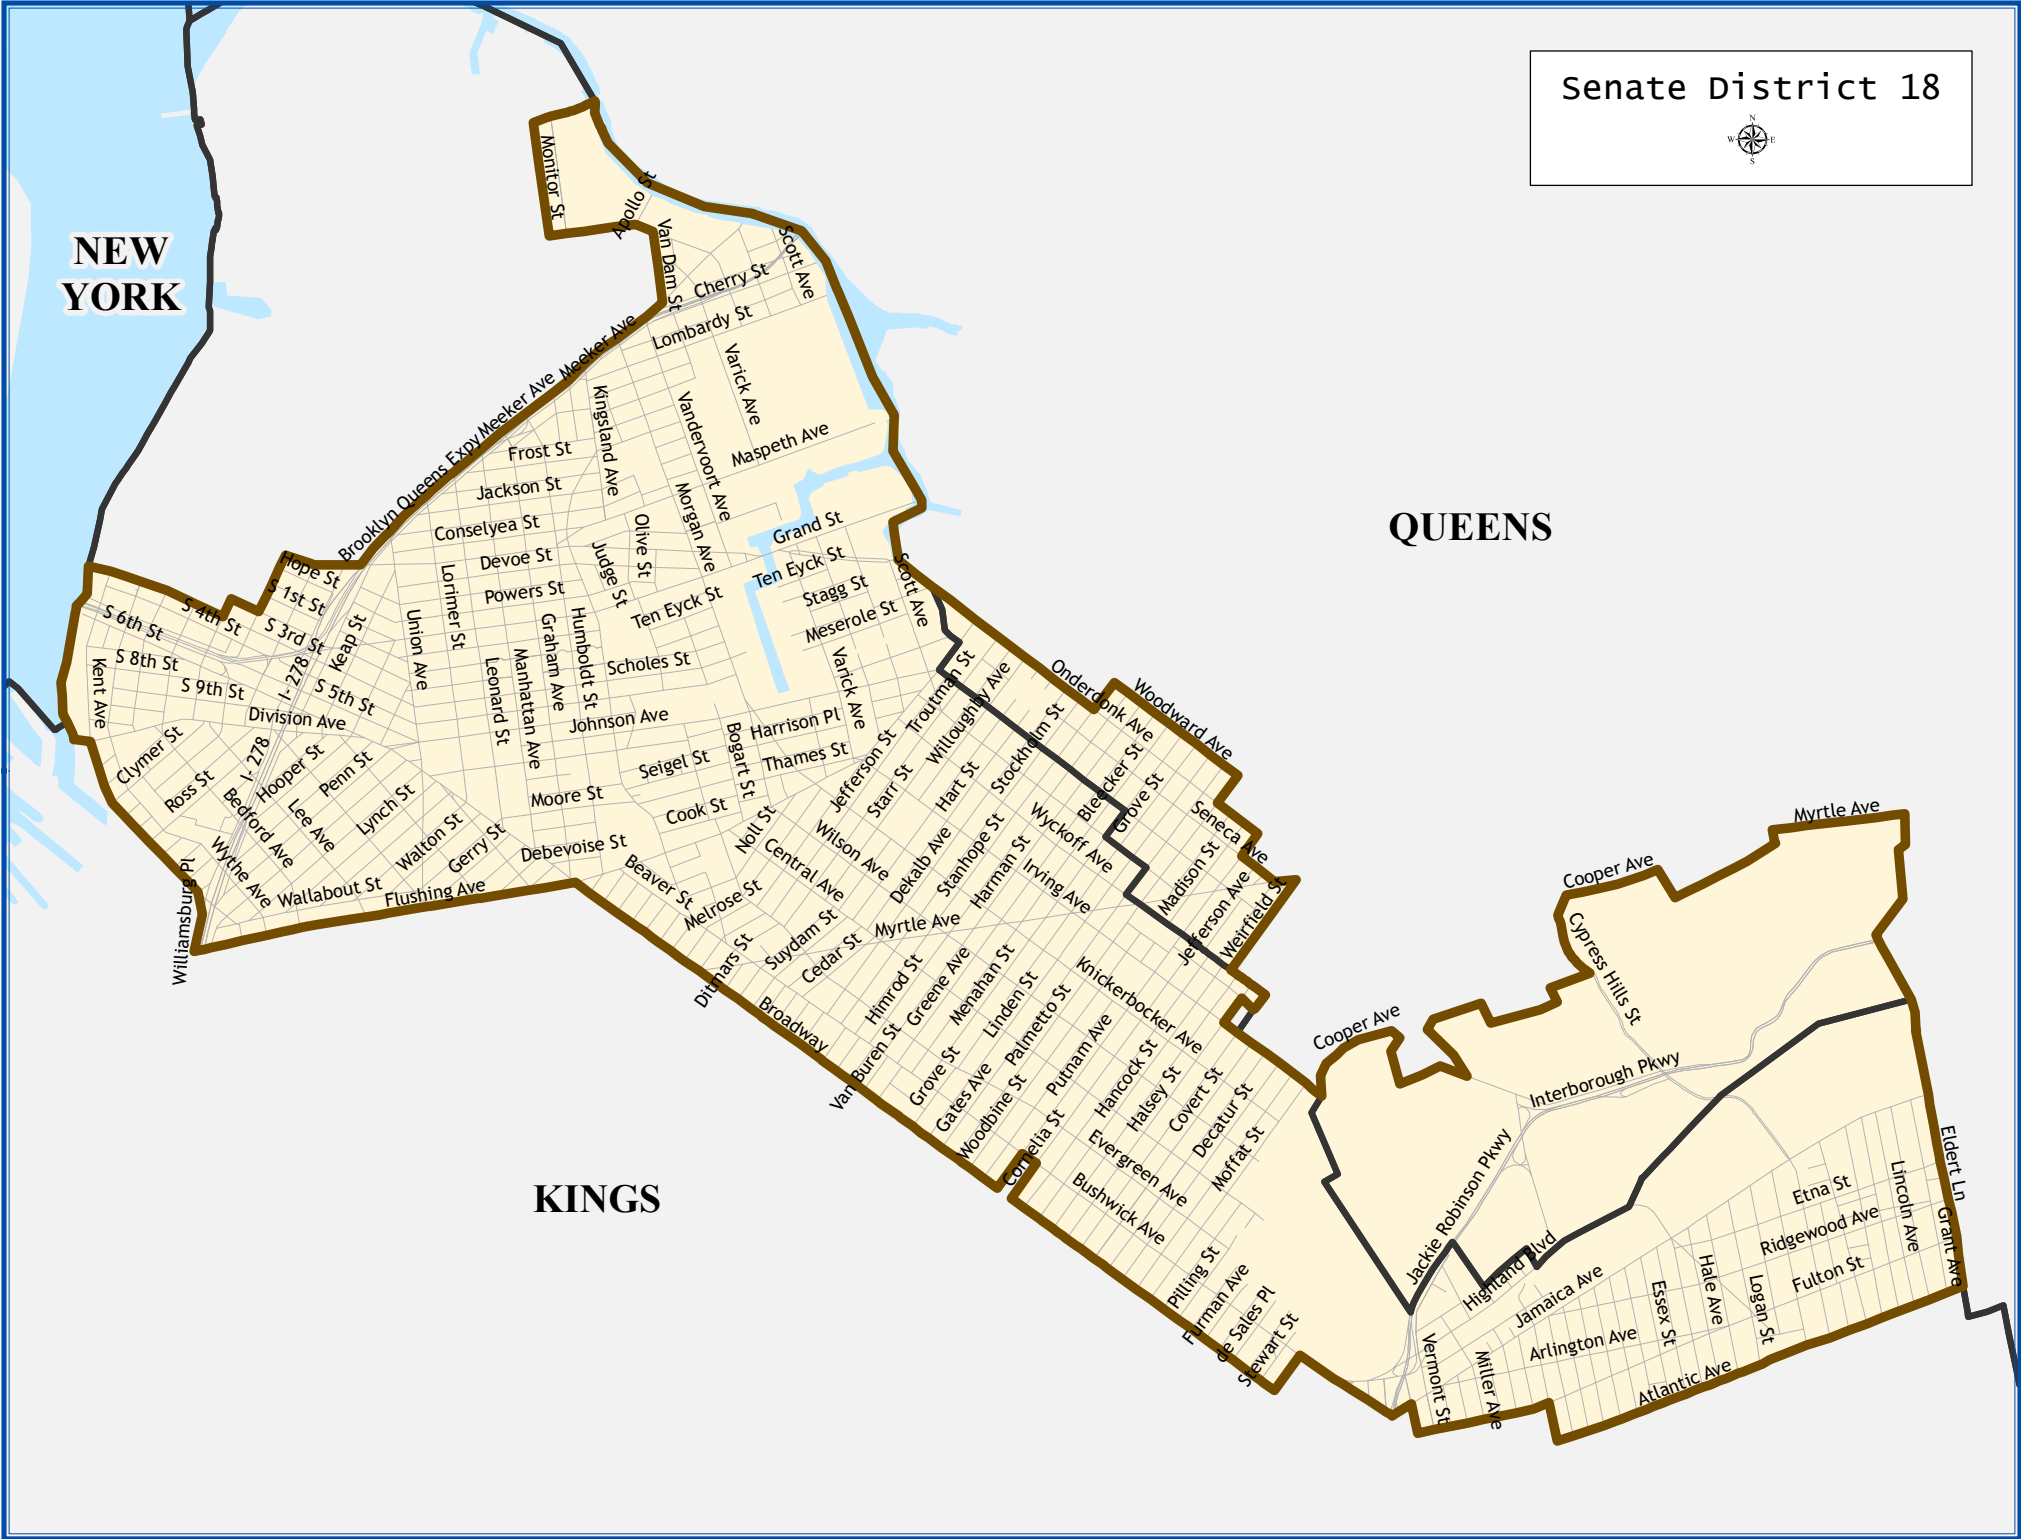

Senate District 18

NEW YORK

QUEENS

KINGS

Senate District 18

Total population : 319,736
 Deviation : -801
 Deviation Percentage : -0.25

	NH White	NH Black	Hispanic	NH Asian	NH AmInd	NH Hwn	NH Multi	NH Other
Total	112,972	34,507	135,708	20,770	573	148	10,089	4,969
% of Total	35.33	10.79	42.44	6.50	0.18	0.05	3.16	1.55
Total 18+	84,069	28,261	105,909	18,573	474	132	8,008	3,426
% of 18+	33.78	11.36	42.56	7.46	0.19	0.05	3.22	1.38
Department of Justice								
	NH White	NH Black	Hispanic	NH Asian	NH AmInd	NH Hwn	NH Multi	NH Other
Total	112,972	36,042	135,708	23,362	1,080	245	3,496	6,831
% of Total	35.33	11.27	42.44	7.31	0.34	0.08	1.09	2.14
Total 18+	84,069	29,505	105,909	20,585	951	214	2,843	4,776
% of 18+	33.78	11.86	42.56	8.27	0.38	0.09	1.14	1.92