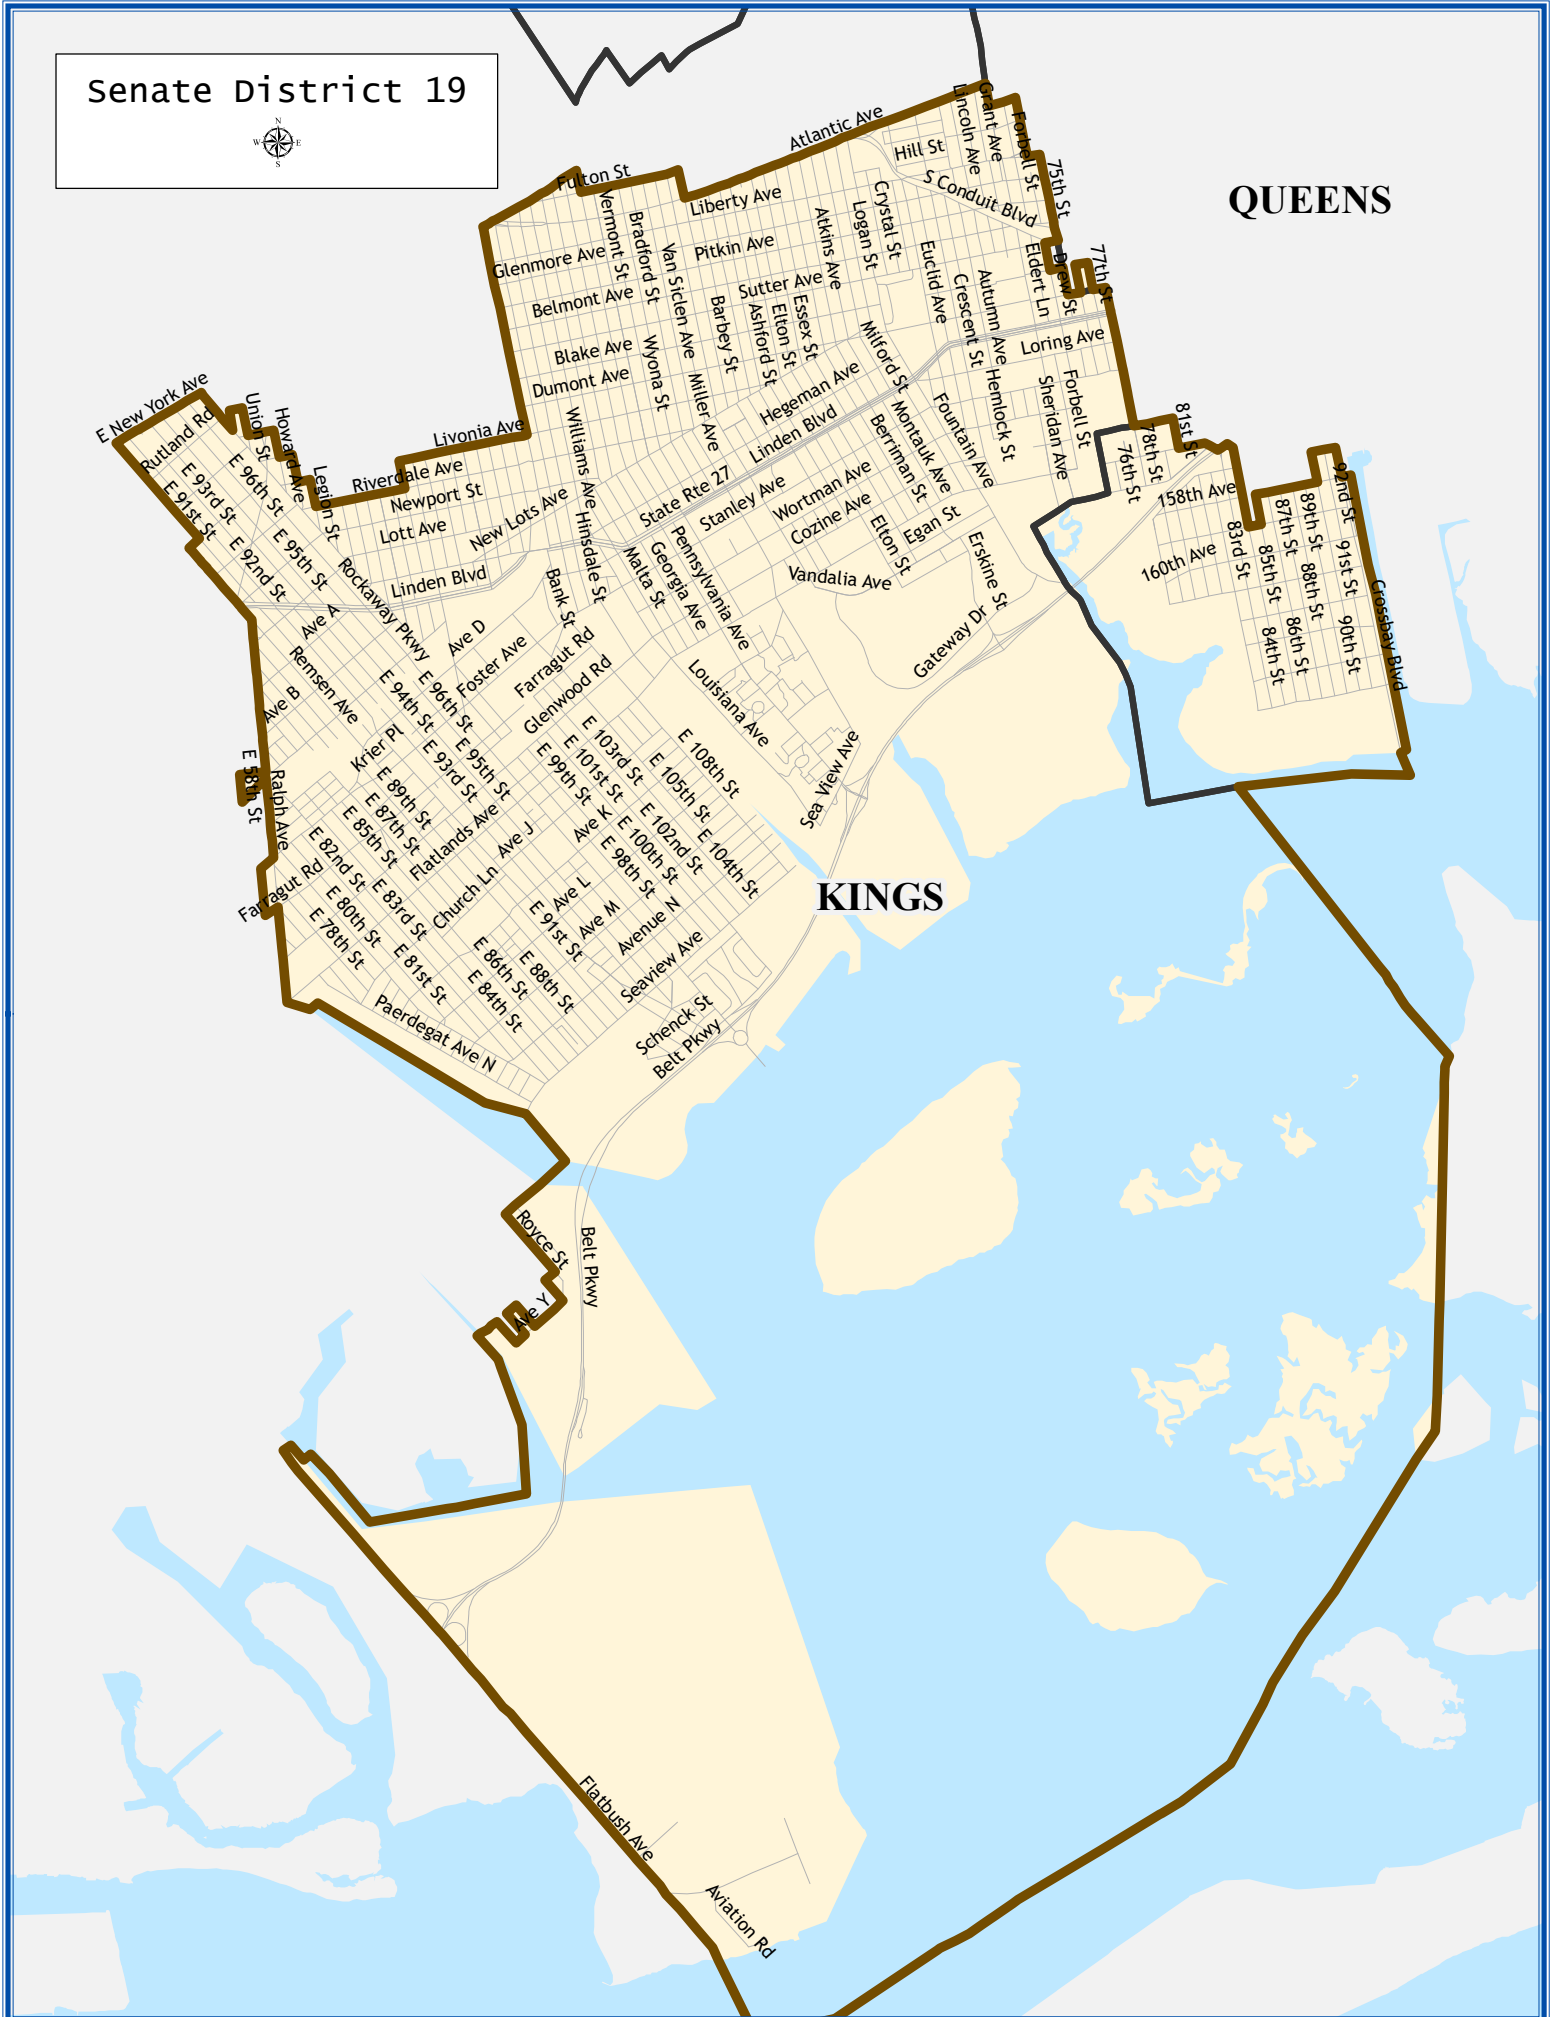

Senate District 19

QUEENS

KINGS

Senate District 19

Total population : 319,736
 Deviation : -801
 Deviation Percentage : -0.25

	NH White	NH Black	Hispanic	NH Asian	NH AmInd	NH Hwn	NH Multi	NH Other
Total	16,362	205,797	61,666	15,063	862	81	15,866	4,039
% of Total	5.12	64.36	19.29	4.71	0.27	0.03	4.96	1.26
Total 18+	13,670	160,518	45,646	11,469	660	64	13,123	2,975
% of 18+	5.51	64.69	18.40	4.62	0.27	0.03	5.29	1.20
Department of Justice								
	NH White	NH Black	Hispanic	NH Asian	NH AmInd	NH Hwn	NH Multi	NH Other
Total	16,362	208,025	61,666	15,694	974	114	12,633	4,268
% of Total	5.12	65.06	19.29	4.91	0.30	0.04	3.95	1.33
Total 18+	13,670	162,244	45,646	11,857	751	83	10,743	3,131
% of 18+	5.51	65.39	18.40	4.78	0.30	0.03	4.33	1.26