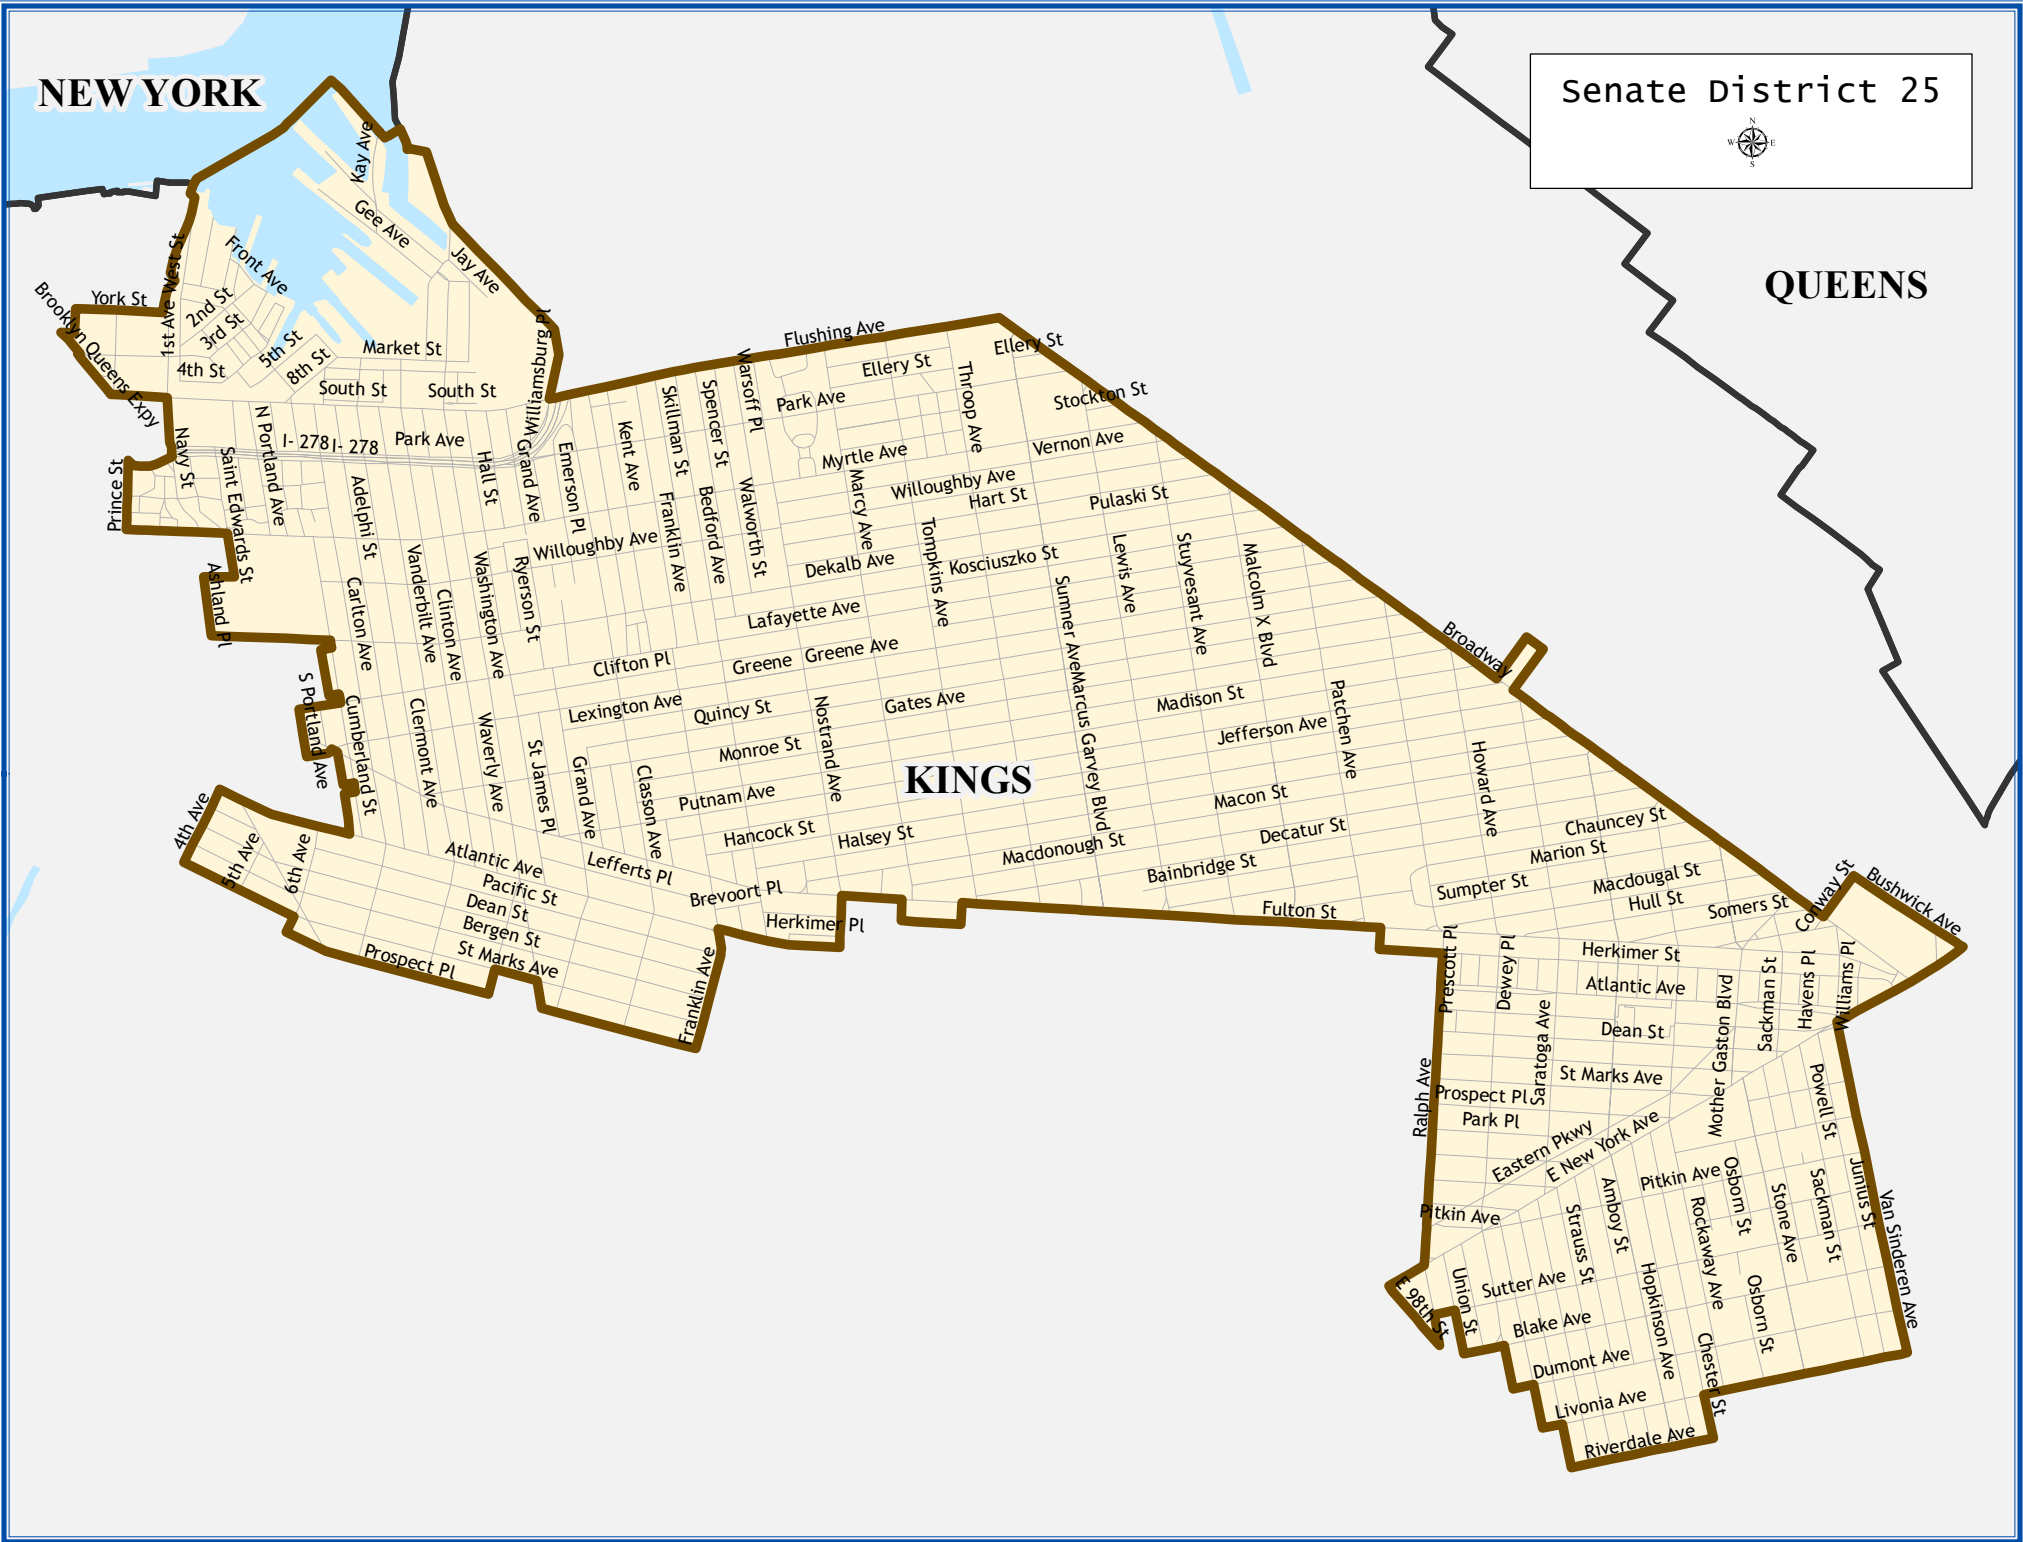

NEW YORK

Senate District 25

QUEENS

KINGS

Senate District 25

Total population : 319,736
 Deviation : -801
 Deviation Percentage : -0.25

	NH White	NH Black	Hispanic	NH Asian	NH AmInd	NH Hwn	NH Multi	NH Other
Total	75,395	146,149	62,075	16,465	710	121	15,382	3,439
% of Total	23.58	45.71	19.41	5.15	0.22	0.04	4.81	1.08
Total 18+	60,304	116,119	47,068	14,577	552	97	11,918	2,316
% of 18+	23.84	45.91	18.61	5.76	0.22	0.04	4.71	0.92
Department of Justice								
	NH White	NH Black	Hispanic	NH Asian	NH AmInd	NH Hwn	NH Multi	NH Other
Total	75,395	149,670	62,075	19,349	1,106	179	7,309	4,653
% of Total	23.58	46.81	19.41	6.05	0.35	0.06	2.29	1.46
Total 18+	60,304	118,789	47,068	16,483	904	144	6,044	3,215
% of 18+	23.84	46.96	18.61	6.52	0.36	0.06	2.39	1.27