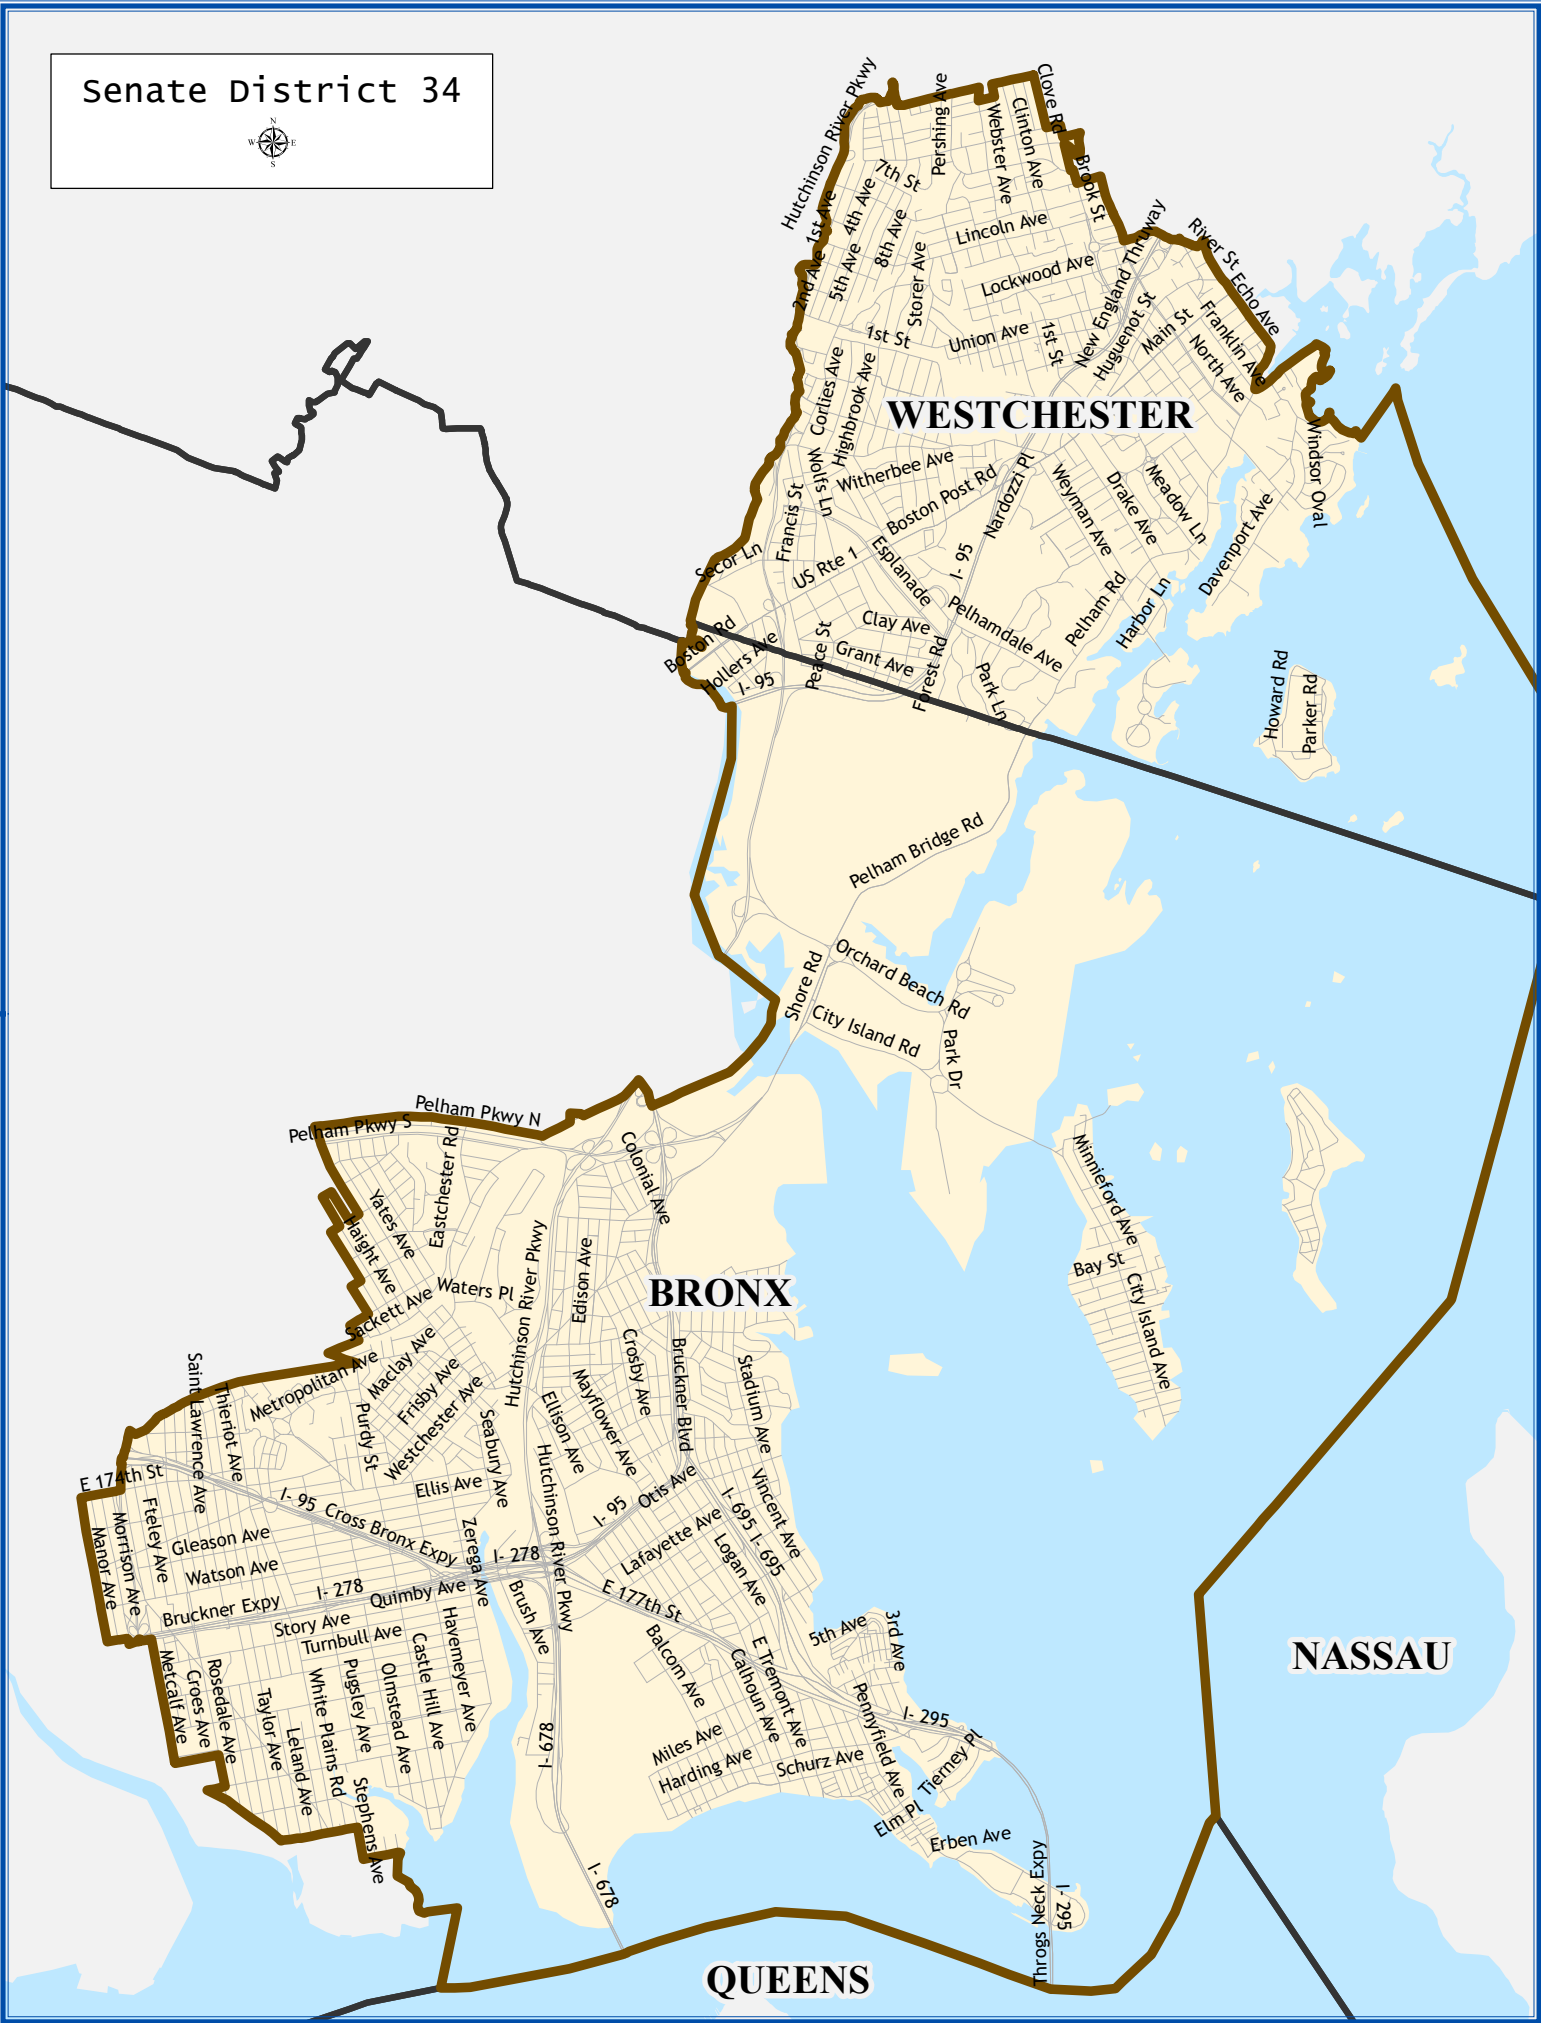

Senate District 34

WESTCHESTER

BRONX

NASSAU

QUEENS

Senate District 34

Total population : 319,735
 Deviation : -802
 Deviation Percentage : -0.25

	NH White	NH Black	Hispanic	NH Asian	NH AmInd	NH Hwn	NH Multi	NH Other
Total	62,085	59,548	151,175	34,002	813	111	7,300	4,701
% of Total	19.42	18.62	47.28	10.63	0.25	0.03	2.28	1.47
Total 18+	52,811	47,635	113,212	25,747	584	78	5,276	3,452
% of 18+	21.23	19.15	45.50	10.35	0.23	0.03	2.12	1.39
Department of Justice								
	NH White	NH Black	Hispanic	NH Asian	NH AmInd	NH Hwn	NH Multi	NH Other
Total	62,085	61,060	151,175	35,256	1,015	118	3,482	5,544
% of Total	19.42	19.10	47.28	11.03	0.32	0.04	1.09	1.73
Total 18+	52,811	48,685	113,212	26,411	748	84	2,734	4,110
% of 18+	21.23	19.57	45.50	10.62	0.30	0.03	1.10	1.65