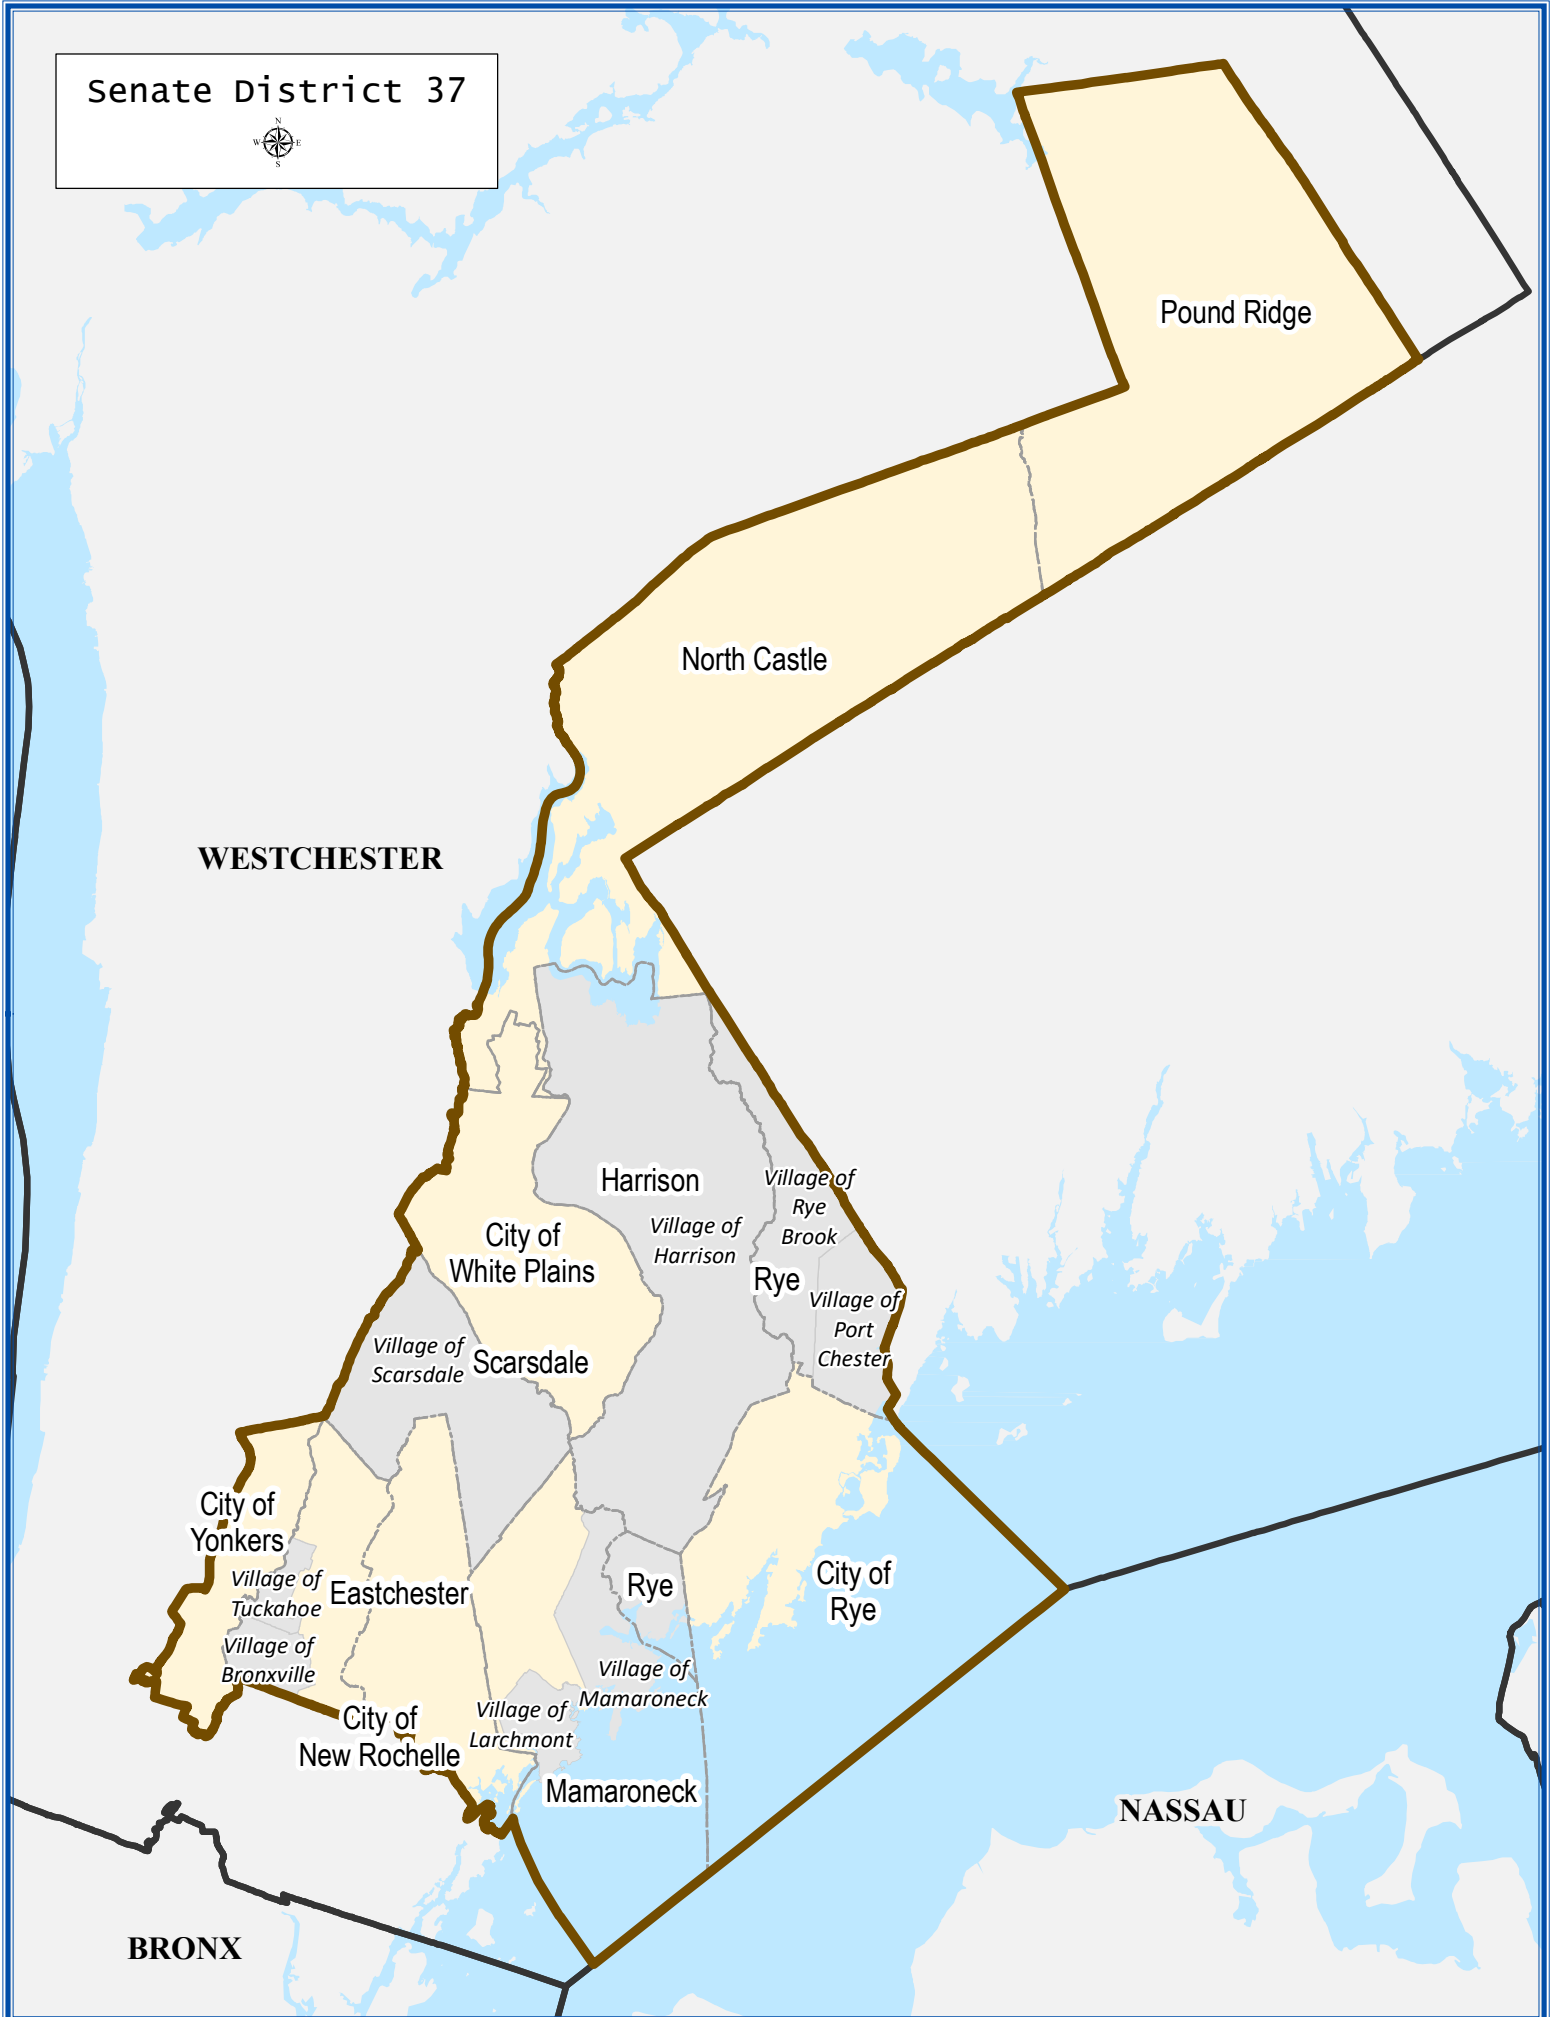

Senate District 37

Senate District 37

Total population : 319,735
 Deviation : -802
 Deviation Percentage : -0.25

| | NH White | NH Black | Hispanic | NH Asian | NH AmInd | NH Hwn | NH Multi | NH Other |
|-----------------------|----------|----------|----------|----------|----------|--------|----------|----------|
| Total | 190,225 | 18,778 | 72,248 | 25,274 | 159 | 48 | 10,466 | 2,537 |
| % of Total | 59.49 | 5.87 | 22.60 | 7.90 | 0.05 | 0.02 | 3.27 | 0.79 |
| Total 18+ | 152,003 | 15,311 | 52,765 | 19,081 | 101 | 44 | 5,831 | 1,774 |
| % of 18+ | 61.56 | 6.20 | 21.37 | 7.73 | 0.04 | 0.02 | 2.36 | 0.72 |
| Department of Justice | | | | | | | | |
| | NH White | NH Black | Hispanic | NH Asian | NH AmInd | NH Hwn | NH Multi | NH Other |
| Total | 190,225 | 20,465 | 72,248 | 28,823 | 676 | 99 | 1,508 | 5,691 |
| % of Total | 59.49 | 6.40 | 22.60 | 9.01 | 0.21 | 0.03 | 0.47 | 1.78 |
| Total 18+ | 152,003 | 16,304 | 52,765 | 20,236 | 497 | 81 | 1,044 | 3,980 |
| % of 18+ | 61.56 | 6.60 | 21.37 | 8.20 | 0.20 | 0.03 | 0.42 | 1.61 |