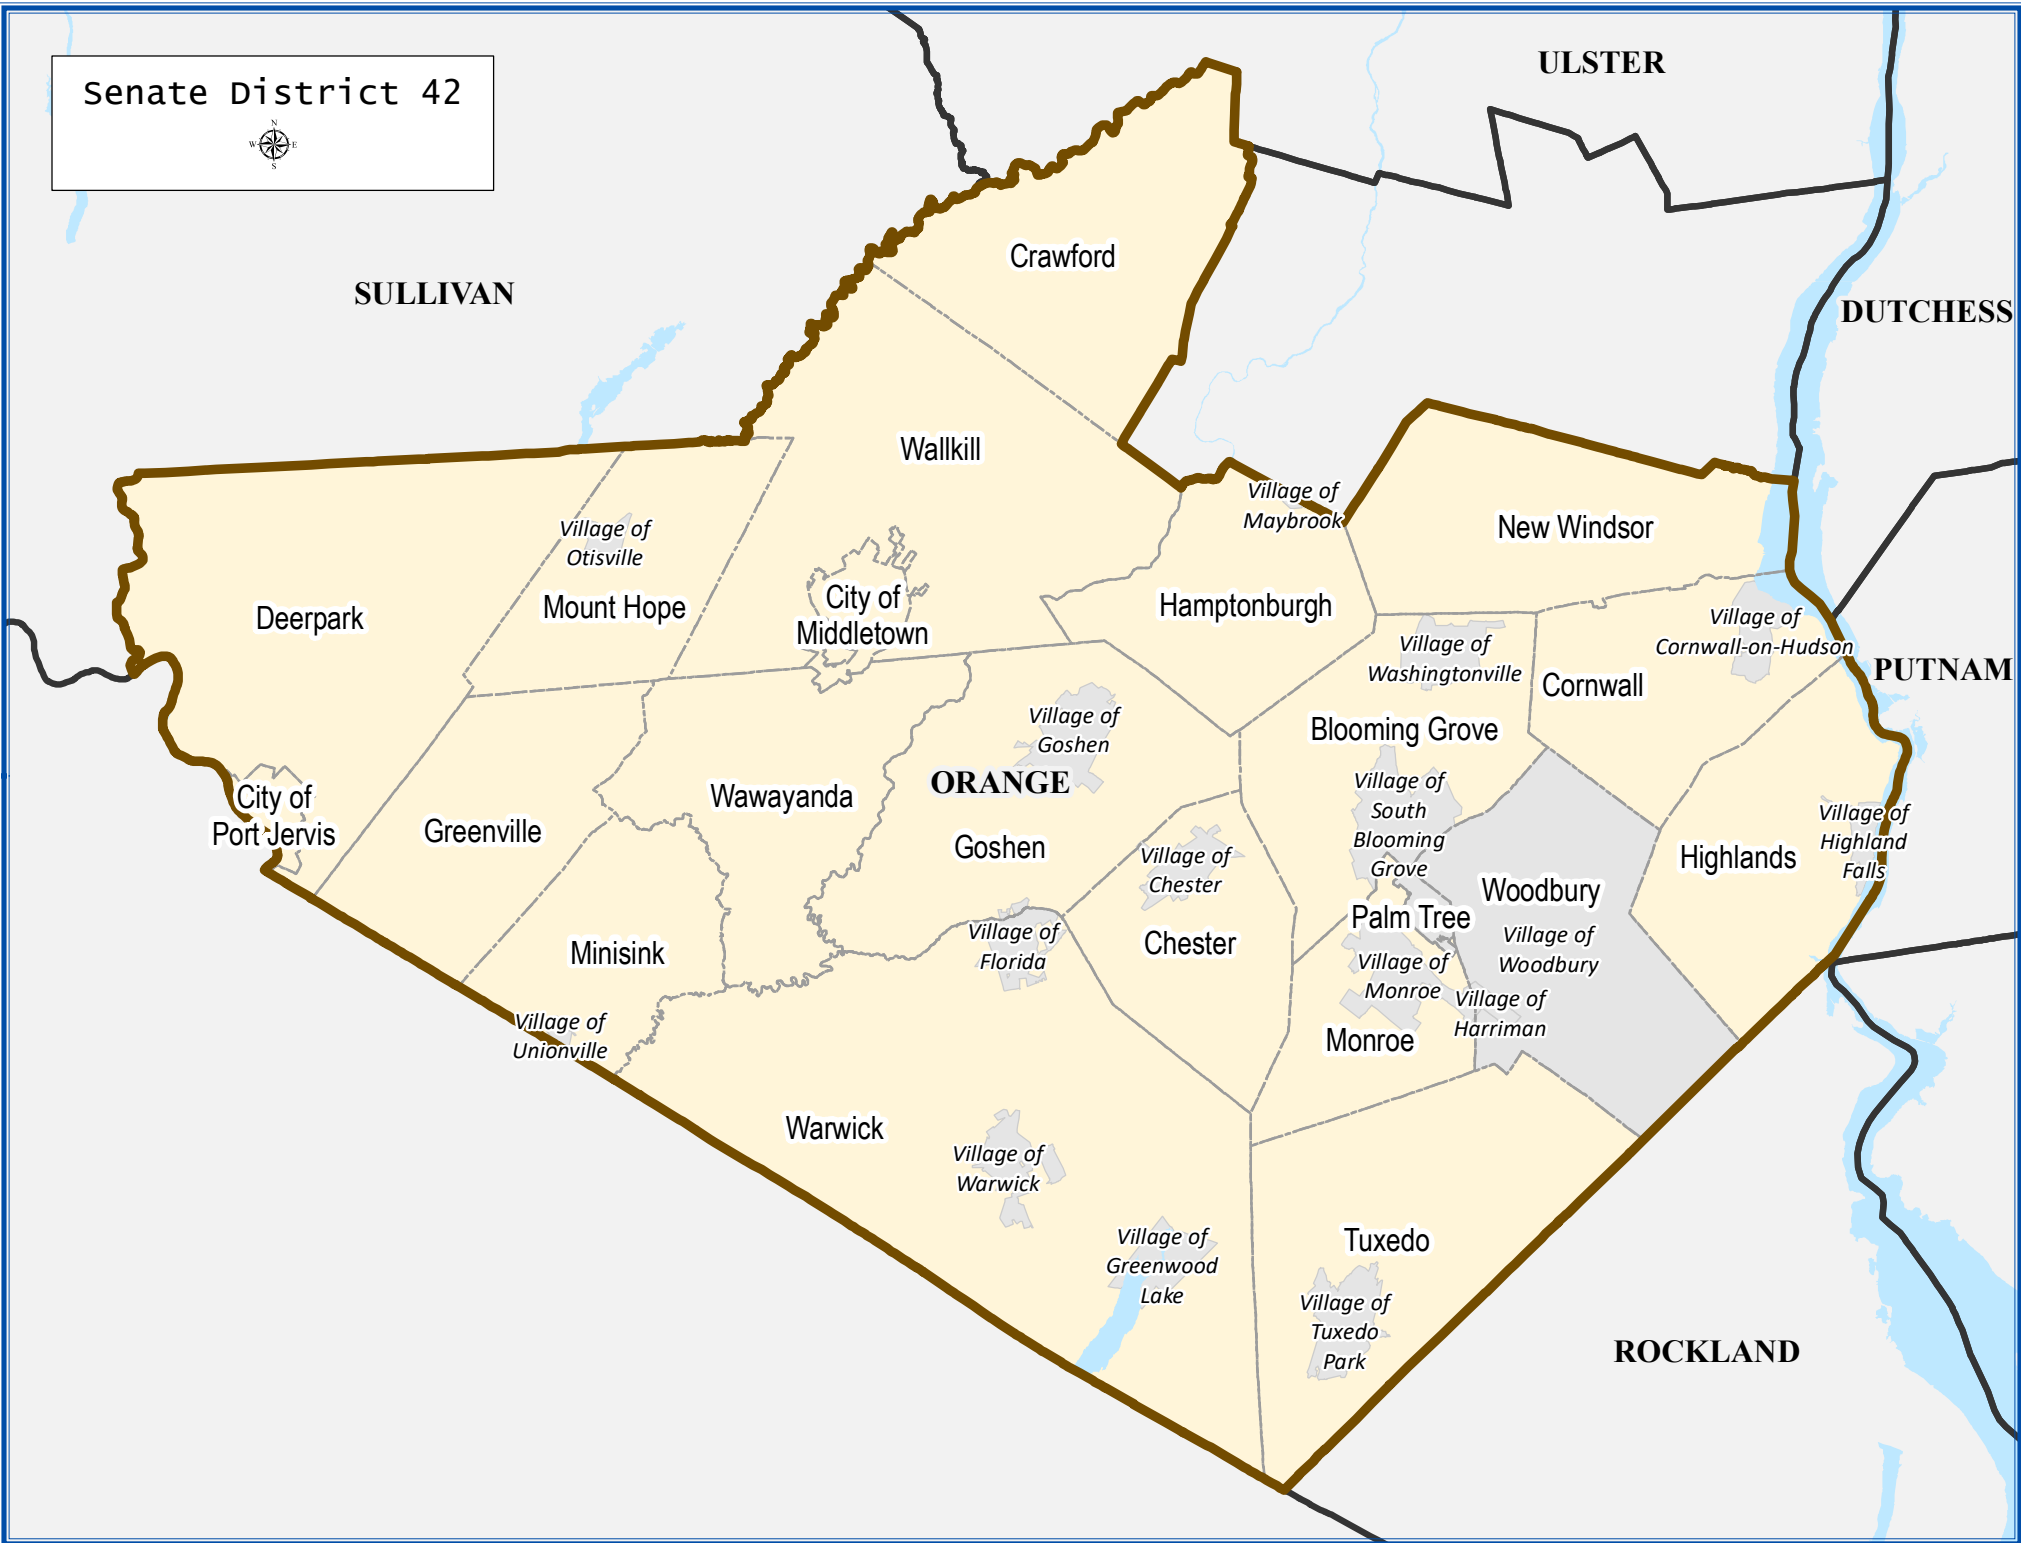

Senate District 42

Senate District 42

Total population : 316,397
 Deviation : -4,140
 Deviation Percentage : -1.29

	NH White	NH Black	Hispanic	NH Asian	NH AmInd	NH Hwn	NH Multi	NH Other
Total	192,571	27,725	63,095	10,093	602	88	10,801	11,422
% of Total	60.86	8.76	19.94	3.19	0.19	0.03	3.41	3.61
Total 18+	148,922	21,357	43,311	8,059	495	72	6,656	4,960
% of 18+	63.69	9.13	18.52	3.45	0.21	0.03	2.85	2.12
Department of Justice								
	NH White	NH Black	Hispanic	NH Asian	NH AmInd	NH Hwn	NH Multi	NH Other
Total	192,571	30,195	63,095	11,770	2,501	156	2,073	14,036
% of Total	60.86	9.54	19.94	3.72	0.79	0.05	0.66	4.44
Total 18+	148,922	22,536	43,311	8,914	1,916	116	1,432	6,685
% of 18+	63.69	9.64	18.52	3.81	0.82	0.05	0.61	2.86