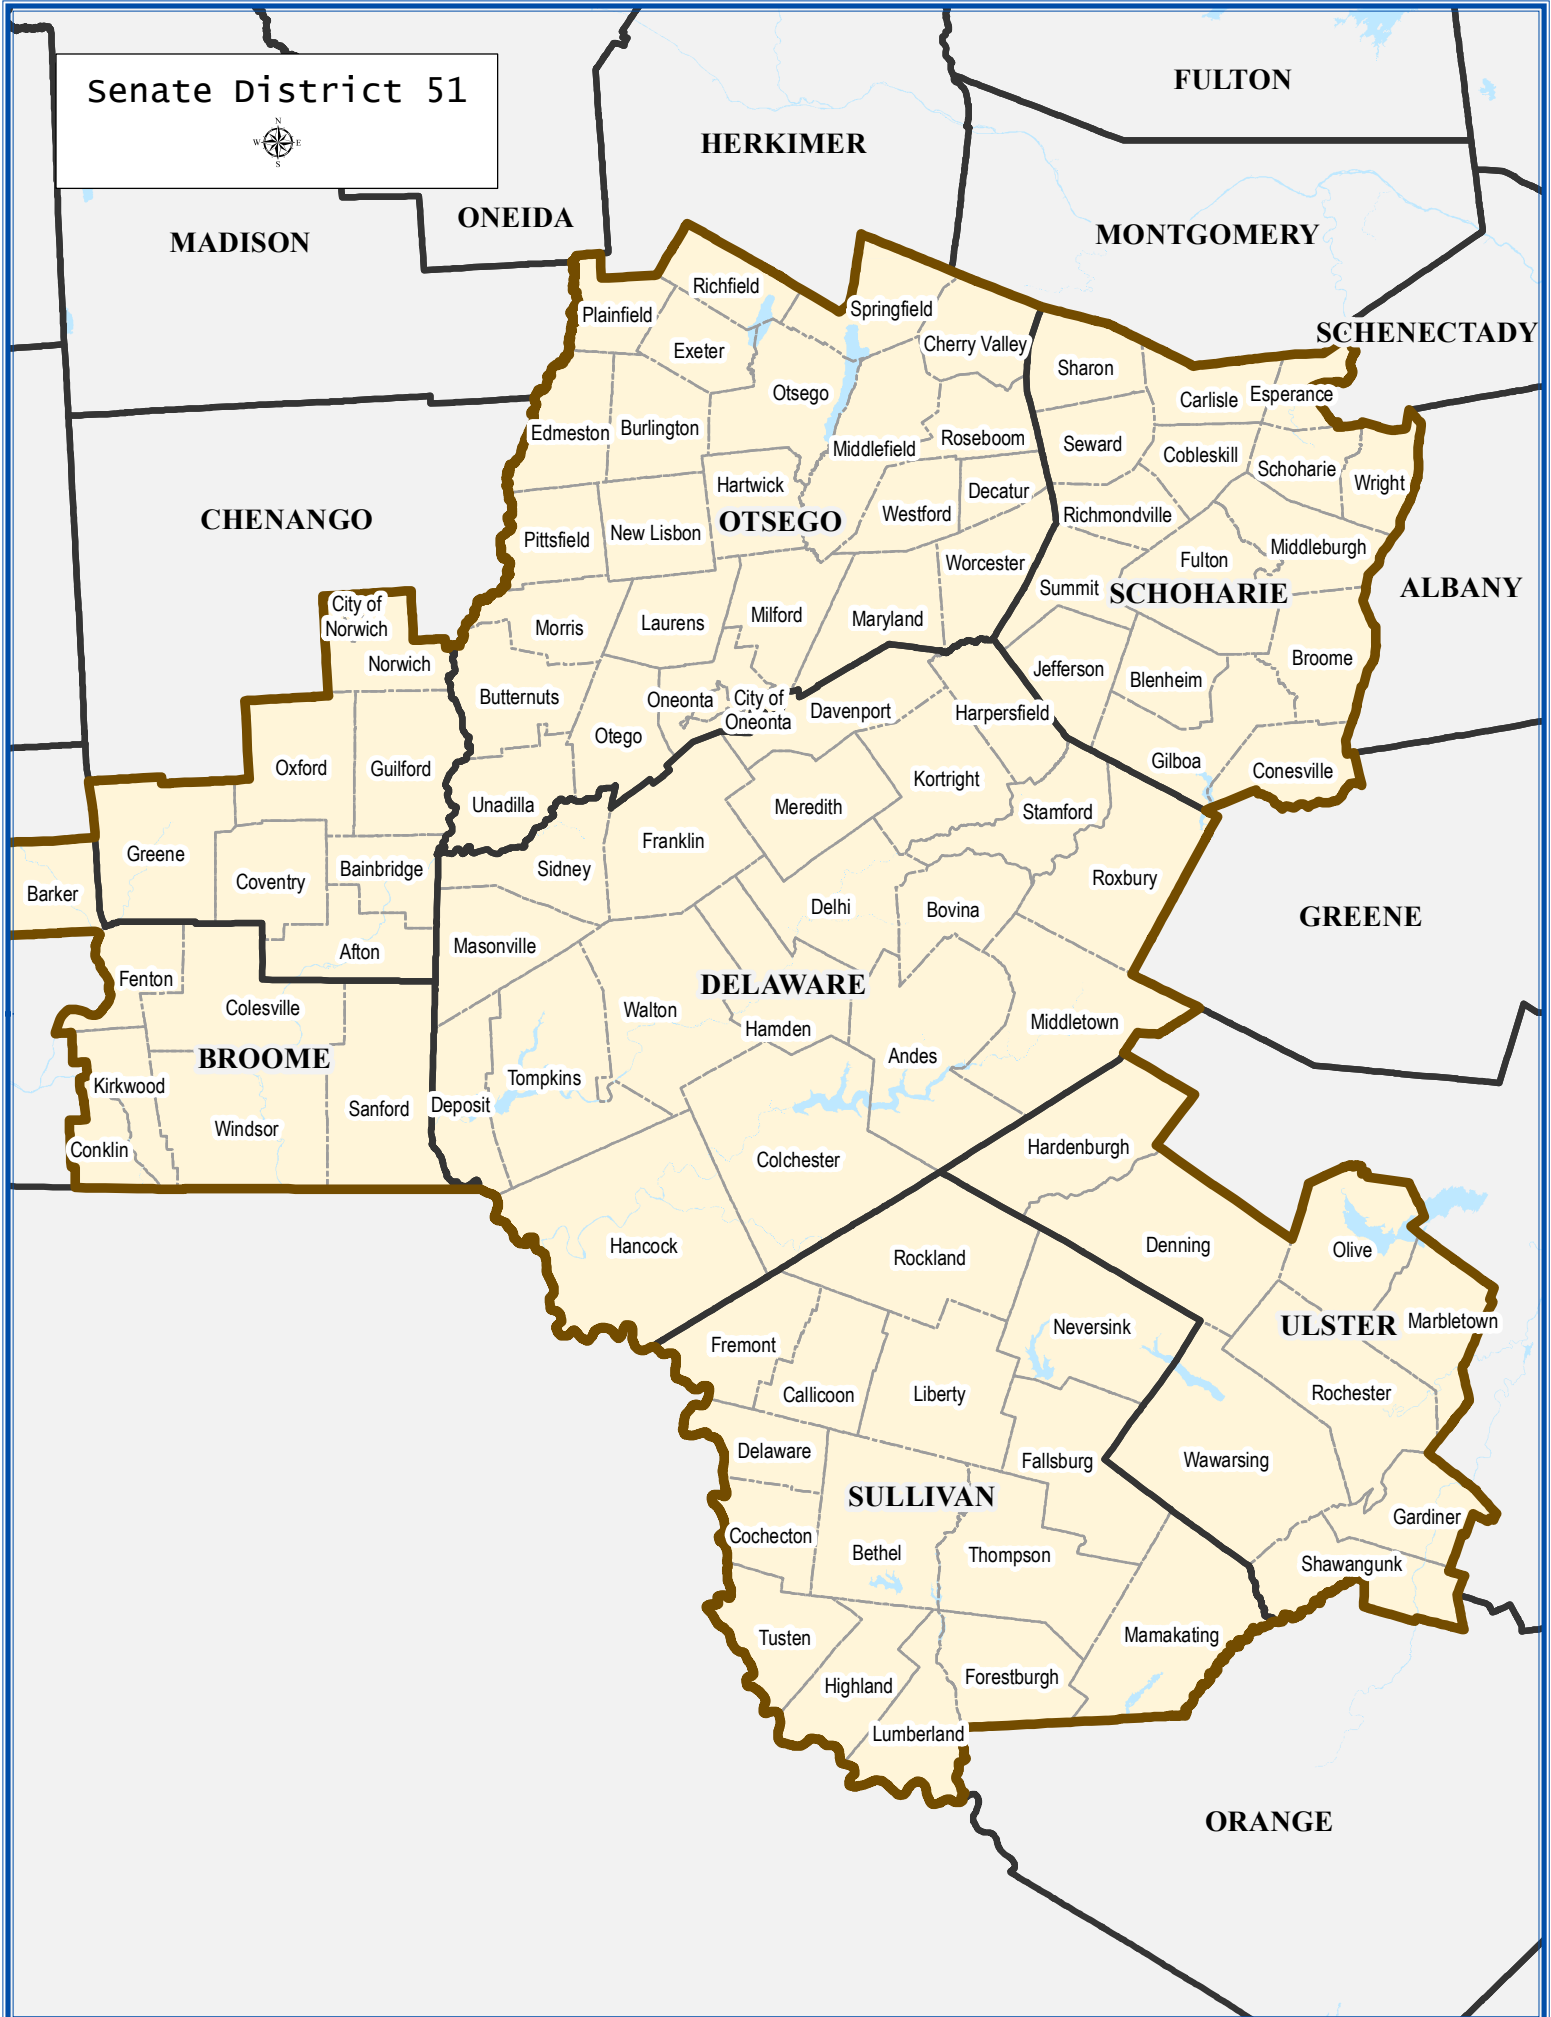

Senate District 51

Senate District 51

Total population : 319,935
 Deviation : -602
 Deviation Percentage : -0.19

	NH White	NH Black	Hispanic	NH Asian	NH AmInd	NH Hwn	NH Multi	NH Other
Total	262,967	10,262	26,358	4,105	666	52	14,057	1,468
% of Total	82.19	3.21	8.24	1.28	0.21	0.02	4.39	0.46
Total 18+	217,449	8,257	18,218	3,432	606	41	9,437	1,060
% of 18+	84.12	3.19	7.05	1.33	0.23	0.02	3.65	0.41
Department of Justice								
	NH White	NH Black	Hispanic	NH Asian	NH AmInd	NH Hwn	NH Multi	NH Other
Total	262,967	12,910	26,358	5,431	5,253	126	1,234	5,656
% of Total	82.19	4.04	8.24	1.70	1.64	0.04	0.39	1.77
Total 18+	217,449	9,420	18,218	4,133	4,232	92	811	4,145
% of 18+	84.12	3.64	7.05	1.60	1.64	0.04	0.31	1.60